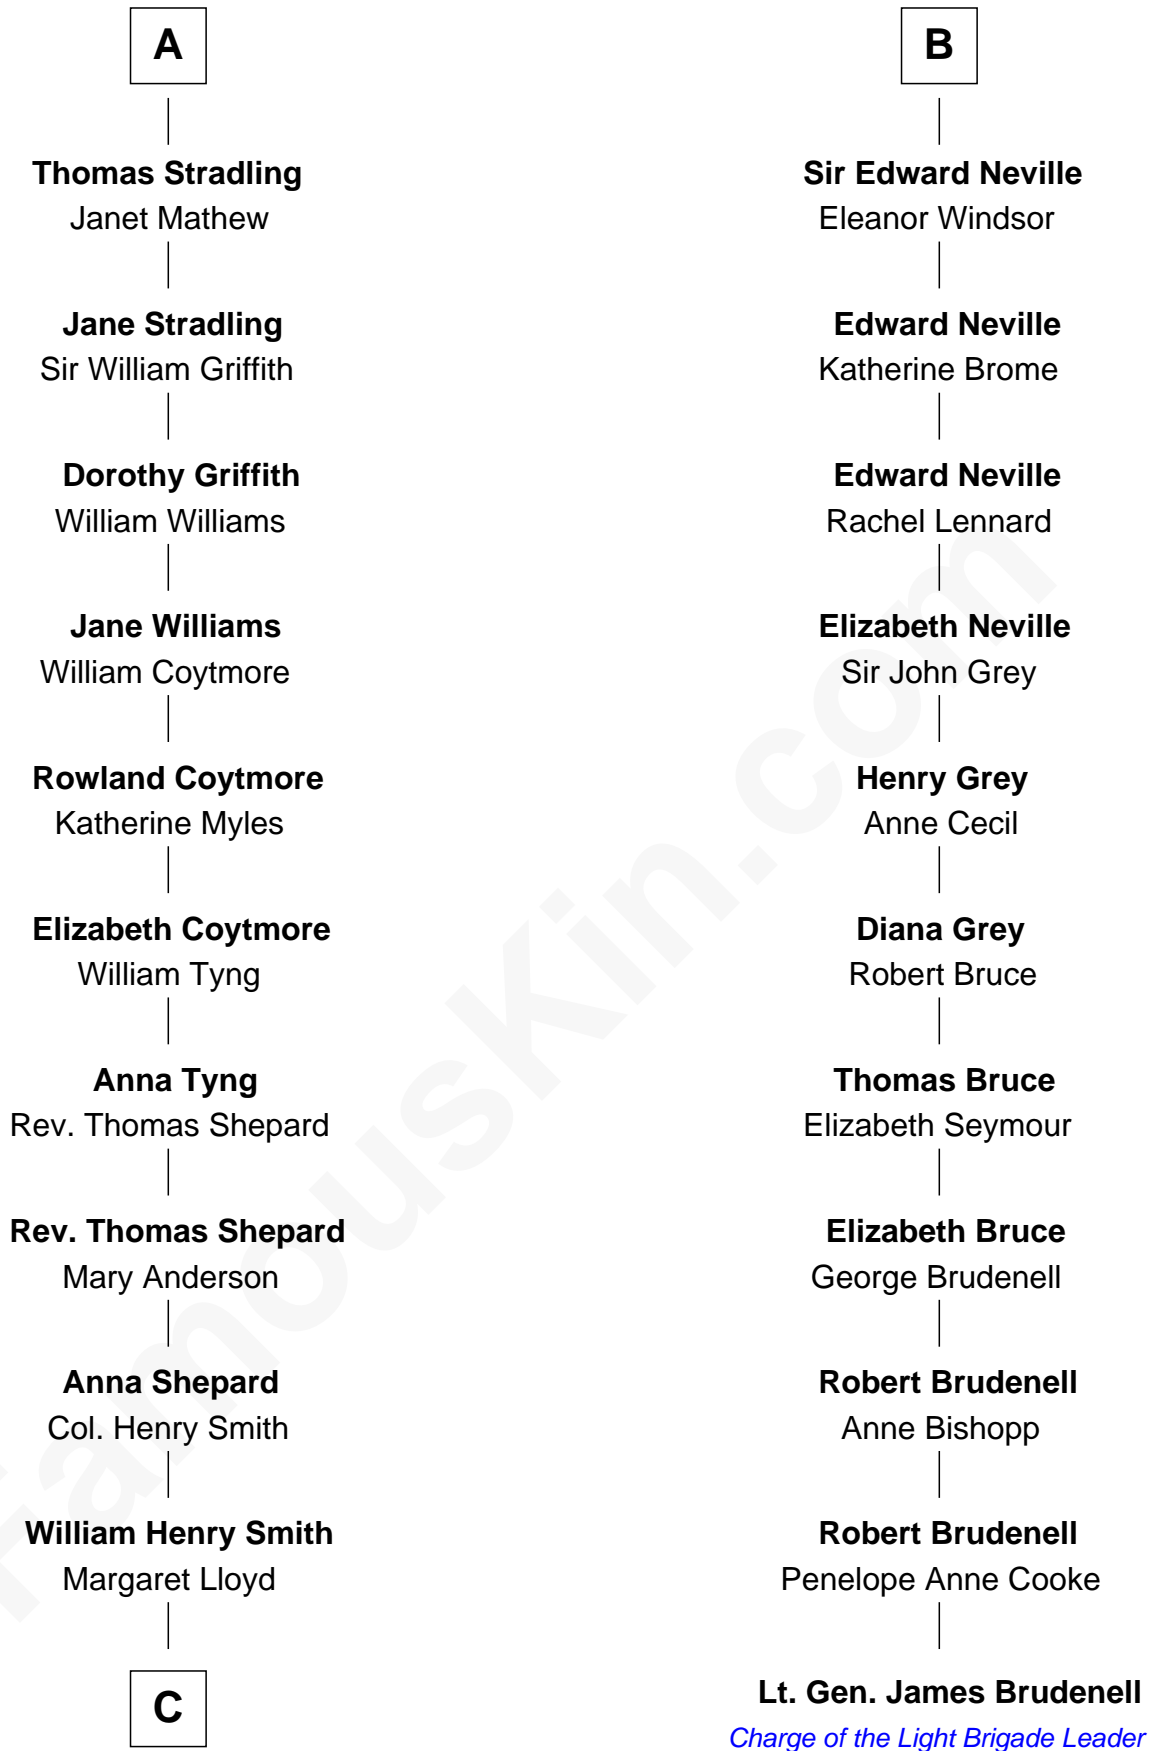

**FamousKin.com**  
**Relationship Chart of**  
**Franklin D. Roosevelt**  
*32nd U.S. President*

**17th cousin 4 times removed of**  
**Lt. Gen. James Brudenell**  
*Leader of the "Charge of the Light Brigade"*

**C**

Rebecca Smith

John Aspinwall

John Aspinwall

Susan Howland

Mary Rebecca Aspinwall

Isaac Daniel Roosevelt

James Roosevelt

Sara Delano

Franklin D. Roosevelt

*32nd U.S. President*

FamousKin.com