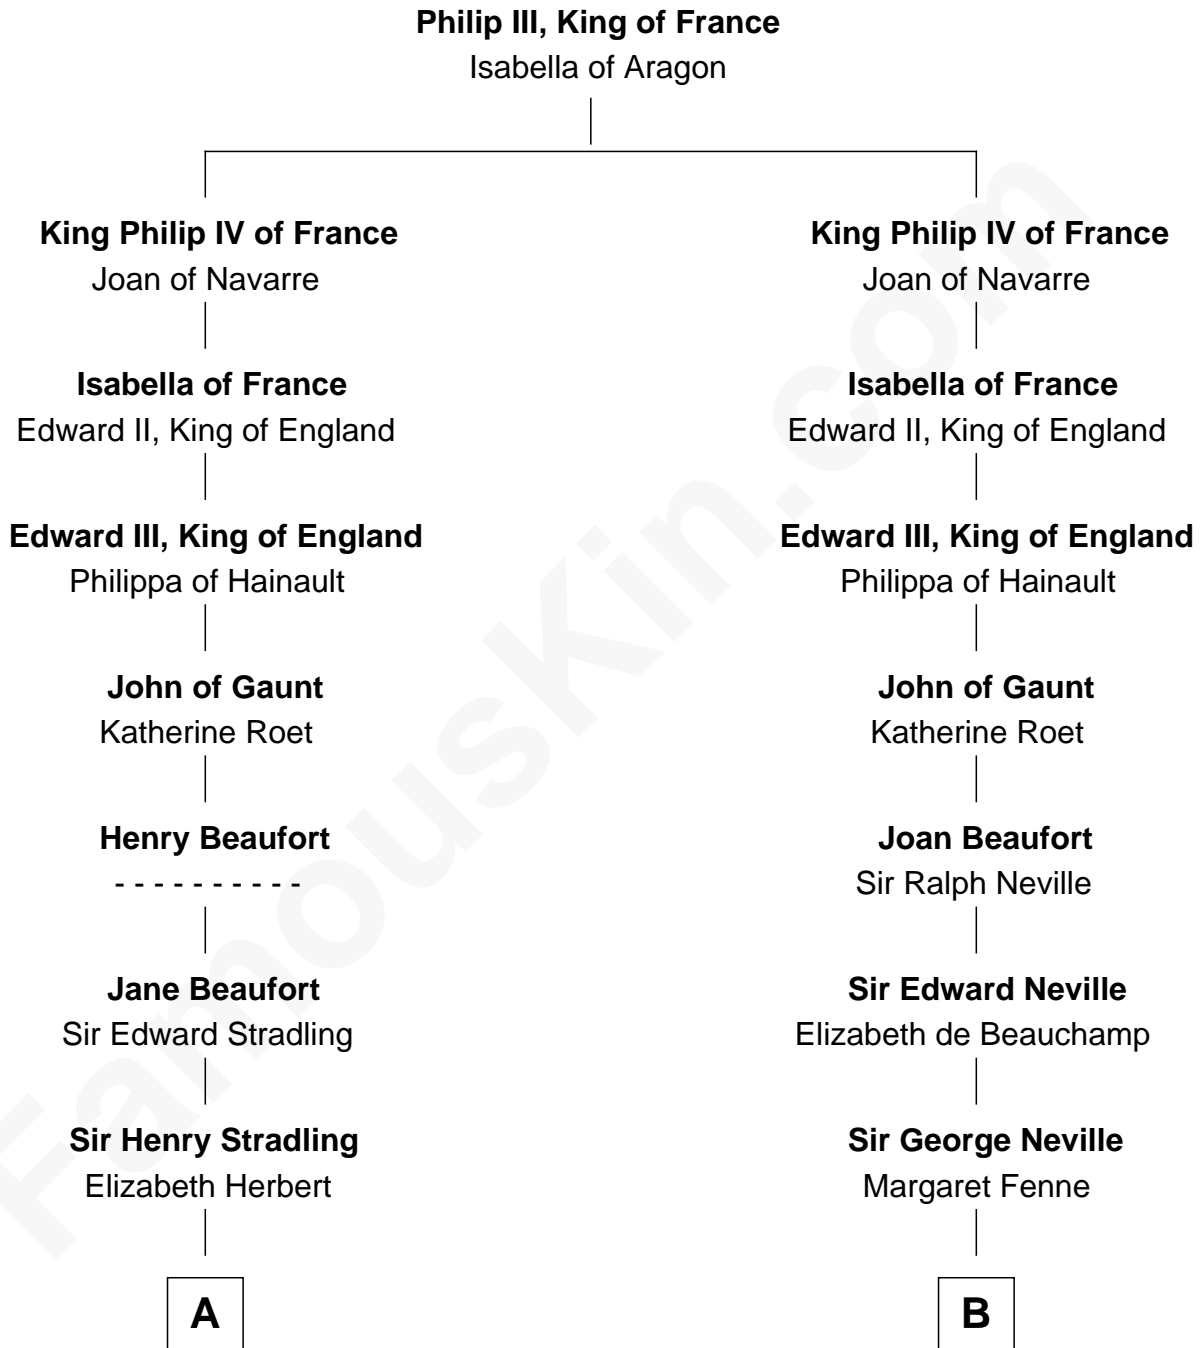

**FamousKin.com**  
**Relationship Chart of**  
**Franklin D. Roosevelt**  
*32nd U.S. President*

**17th cousin 4 times removed of**  
**Lt. Gen. James Brudenell**  
*Leader of the "Charge of the Light Brigade"*

**C**

Rebecca Smith

John Aspinwall

John Aspinwall

Susan Howland

Mary Rebecca Aspinwall

Isaac Daniel Roosevelt

James Roosevelt

Sara Delano

Franklin D. Roosevelt

*32nd U.S. President*

FamousKin.com