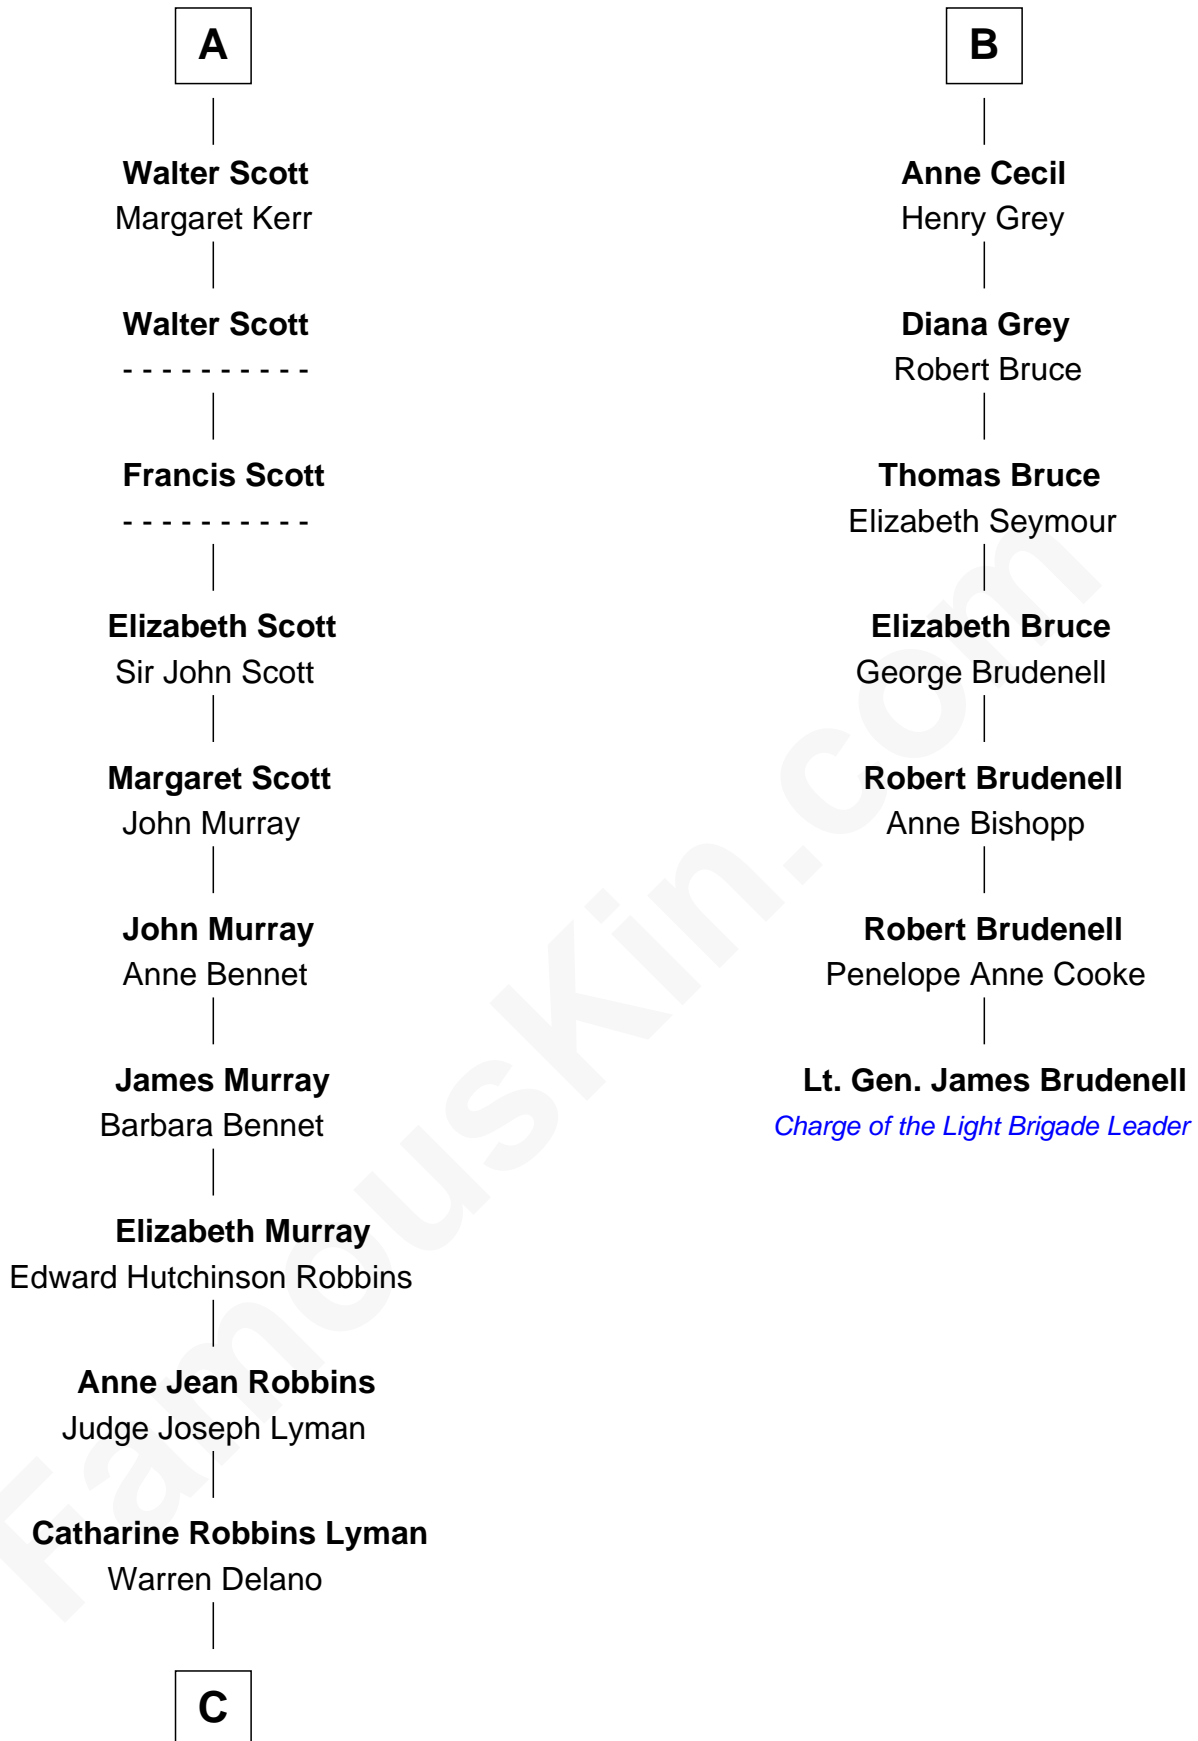

FamousKin.com
Relationship Chart of
Franklin D. Roosevelt
32nd U.S. President

13th cousin 5 times removed of
Lt. Gen. James Brudenell
Leader of the "Charge of the Light Brigade"

C

—
Sara Delano
James Roosevelt

—
Franklin D. Roosevelt
32nd U.S. President

FamousKin.com