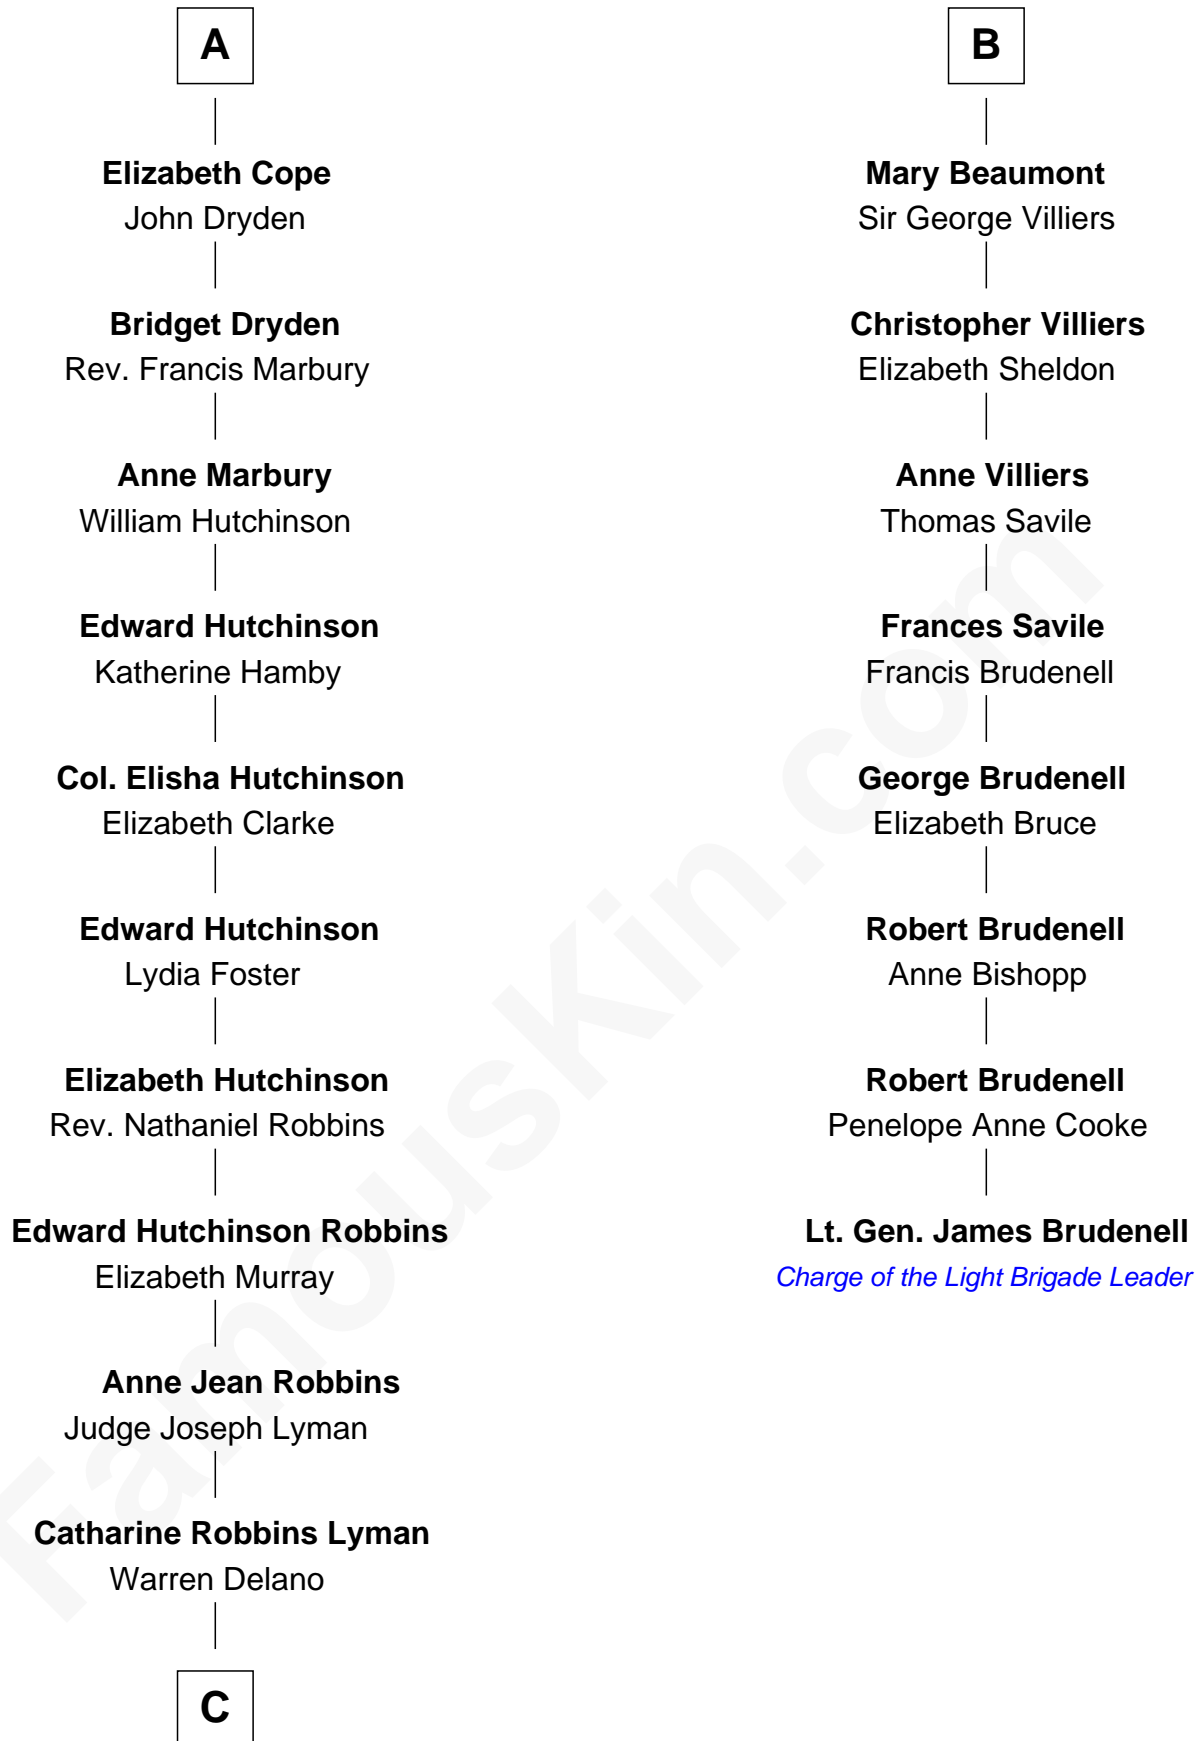

FamousKin.com
Relationship Chart of
Franklin D. Roosevelt
32nd U.S. President

14th cousin 4 times removed of
Lt. Gen. James Brudenell
Leader of the "Charge of the Light Brigade"

C

—
Sara Delano
James Roosevelt

—
Franklin D. Roosevelt
32nd U.S. President

FamousKin.com