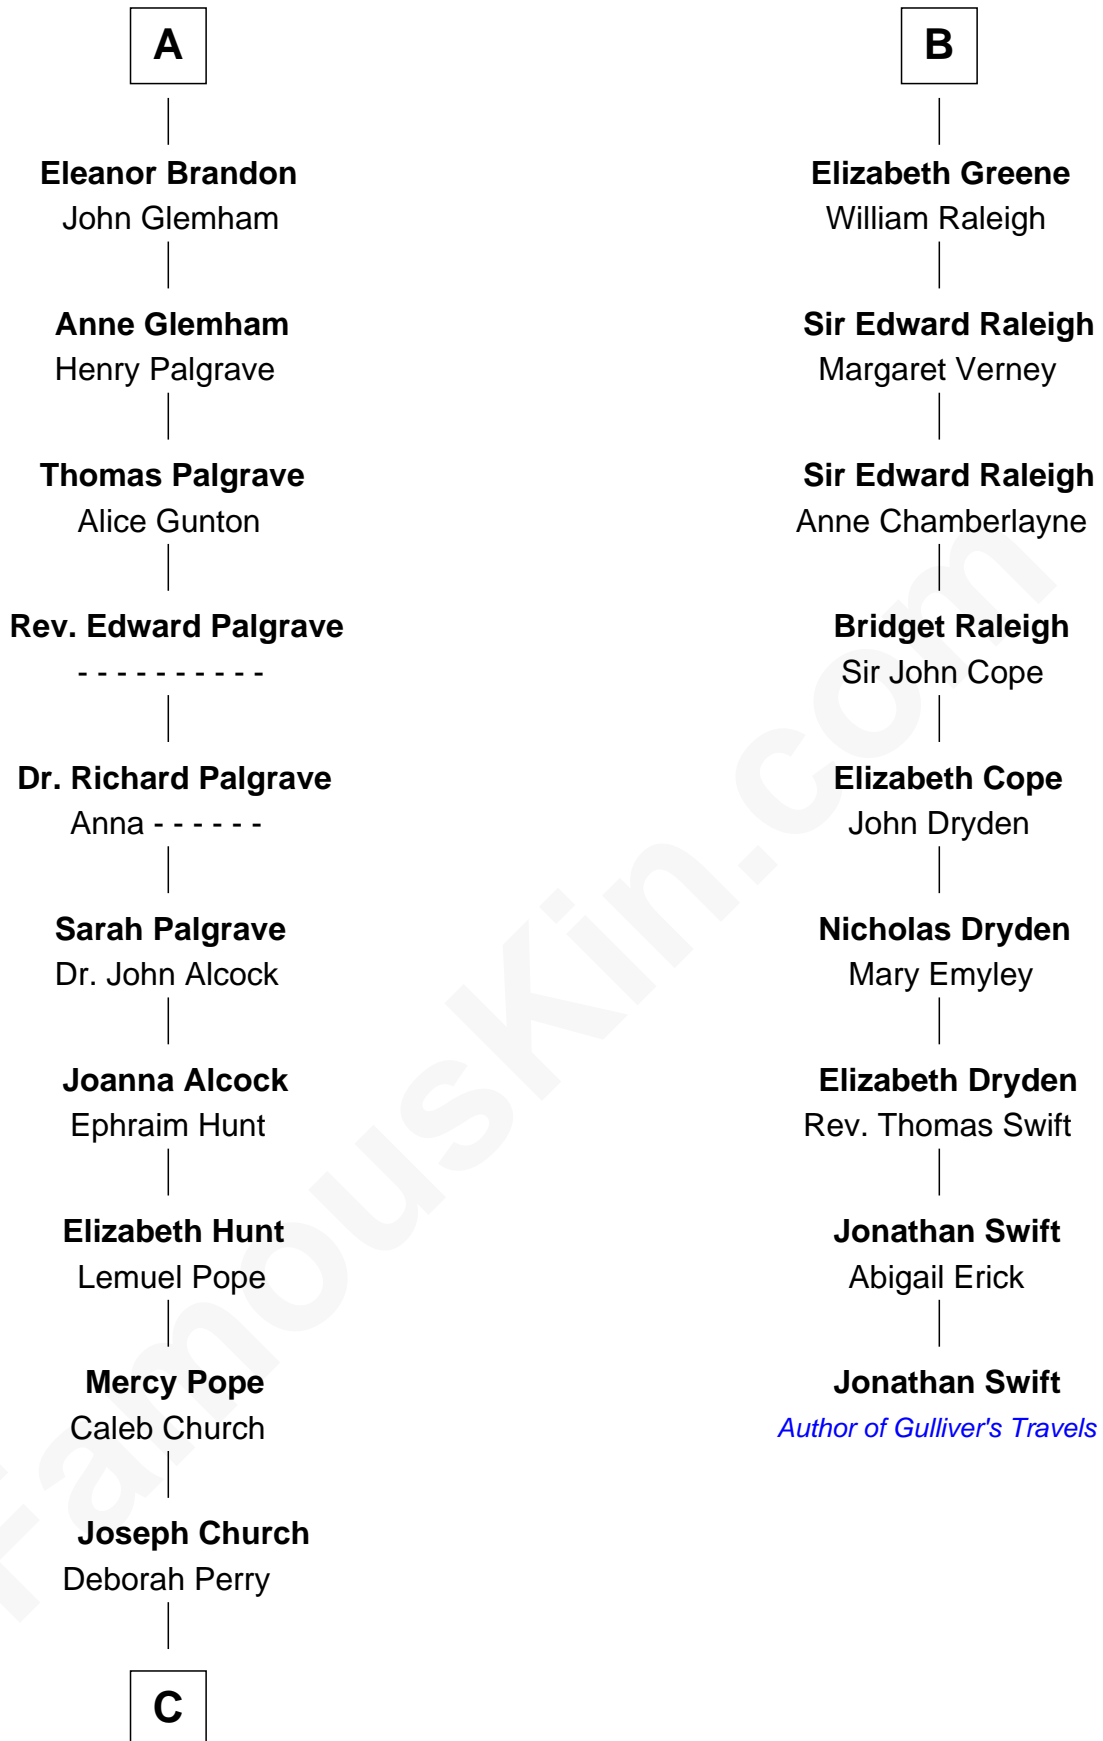

FamousKin.com
Relationship Chart of
Franklin D. Roosevelt
32nd U.S. President

15th cousin 5 times removed of

Jonathan Swift
Author of Gulliver's Travels

C

—
Deborah P. Church

Warren Delano

—
Warren Delano

Catharine Robbins Lyman

—
Sara Delano

James Roosevelt

—
Franklin D. Roosevelt

32nd U.S. President

FamousKin.com