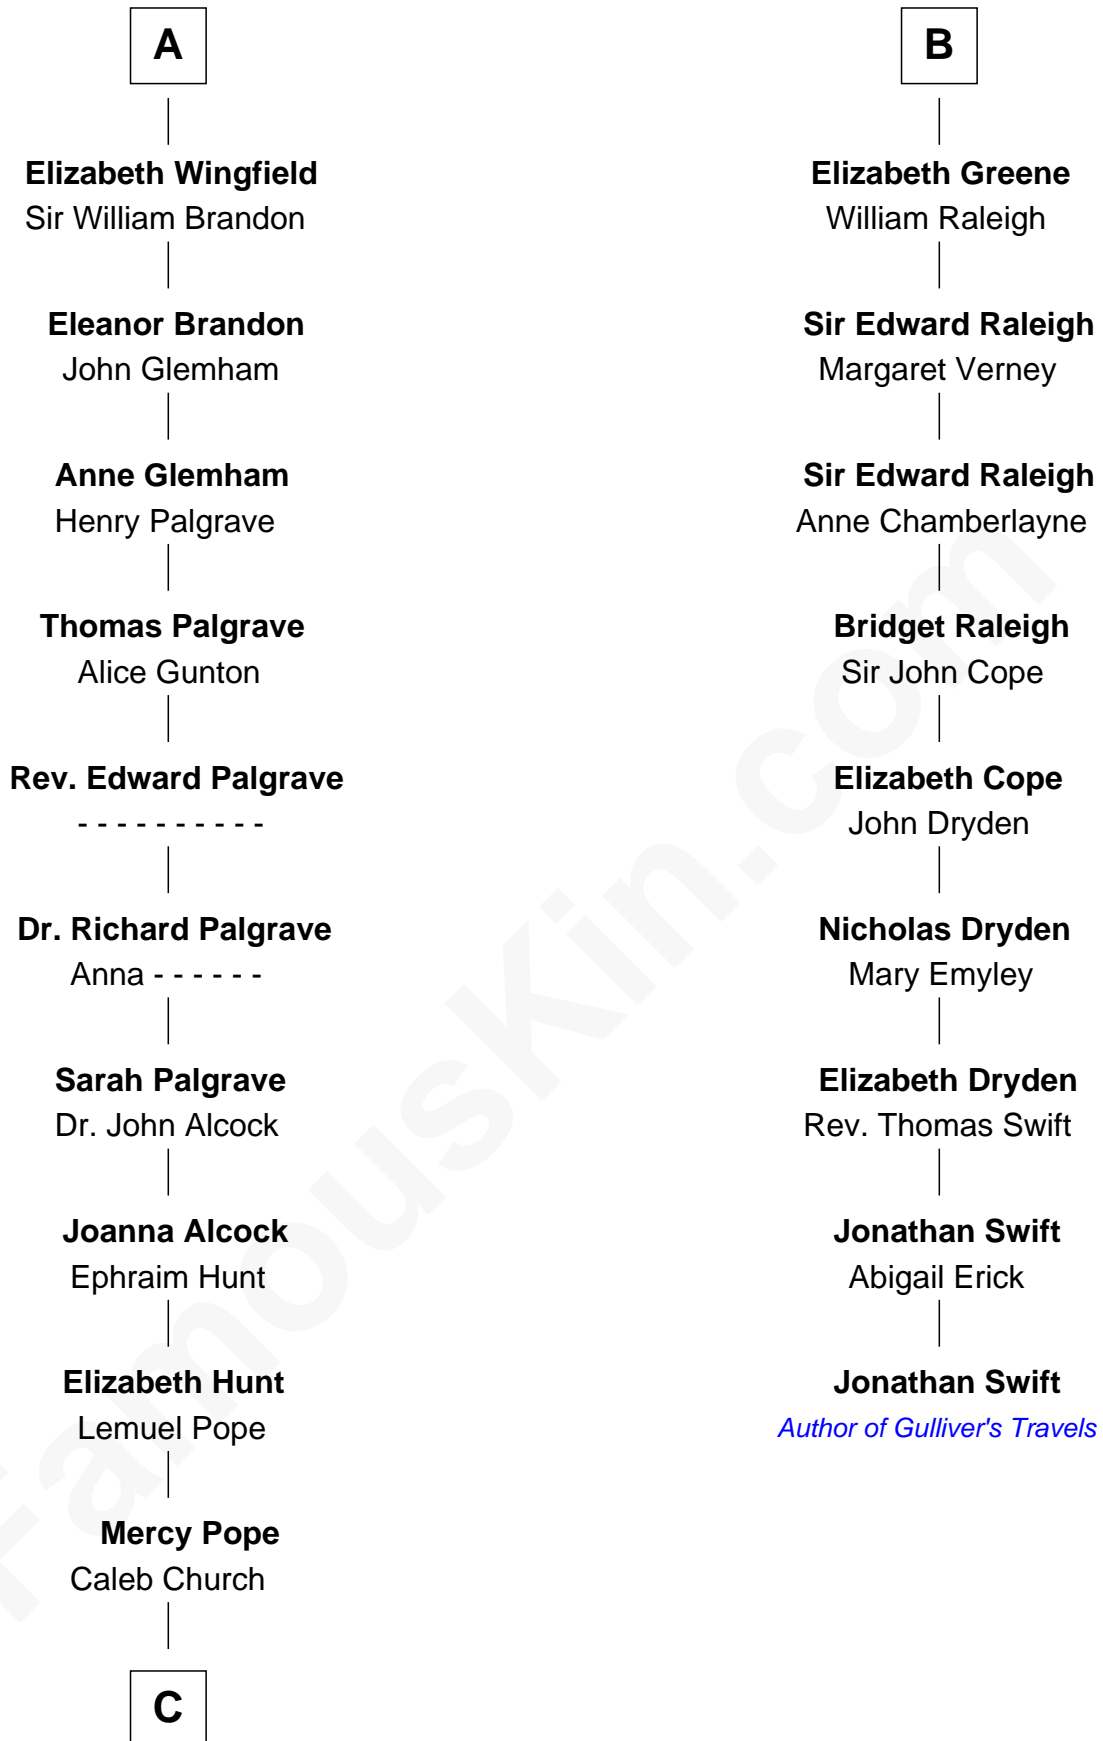

FamousKin.com
Relationship Chart of
Franklin D. Roosevelt
32nd U.S. President

15th cousin 6 times removed of
Jonathan Swift
Author of Gulliver's Travels

C

Joseph Church

Deborah Perry

Deborah P. Church

Warren Delano

Warren Delano

Catharine Robbins Lyman

Sara Delano

James Roosevelt

Franklin D. Roosevelt

32nd U.S. President