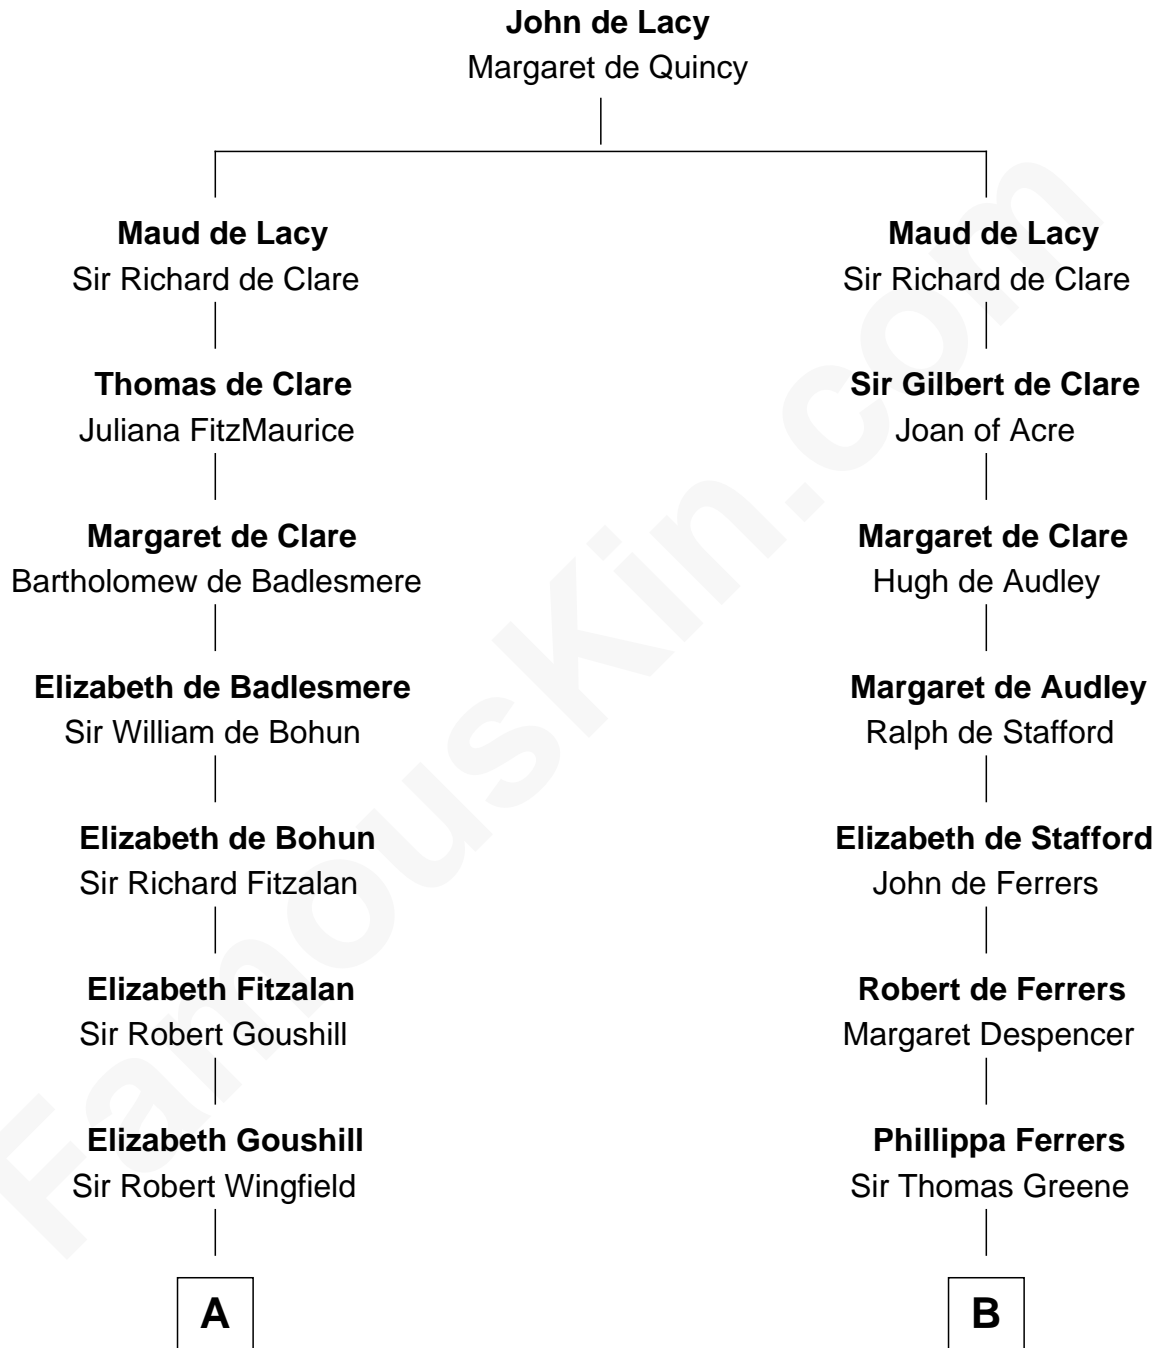

FamousKin.com
Relationship Chart of
Franklin D. Roosevelt
32nd U.S. President

15th cousin 6 times removed of

Jonathan Swift
Author of Gulliver's Travels

C

—
Joseph Church

Deborah Perry

—
Deborah P. Church

Warren Delano

—
Warren Delano

Catharine Robbins Lyman

—
Sara Delano

James Roosevelt

—
Franklin D. Roosevelt

32nd U.S. President

FamousKin.com