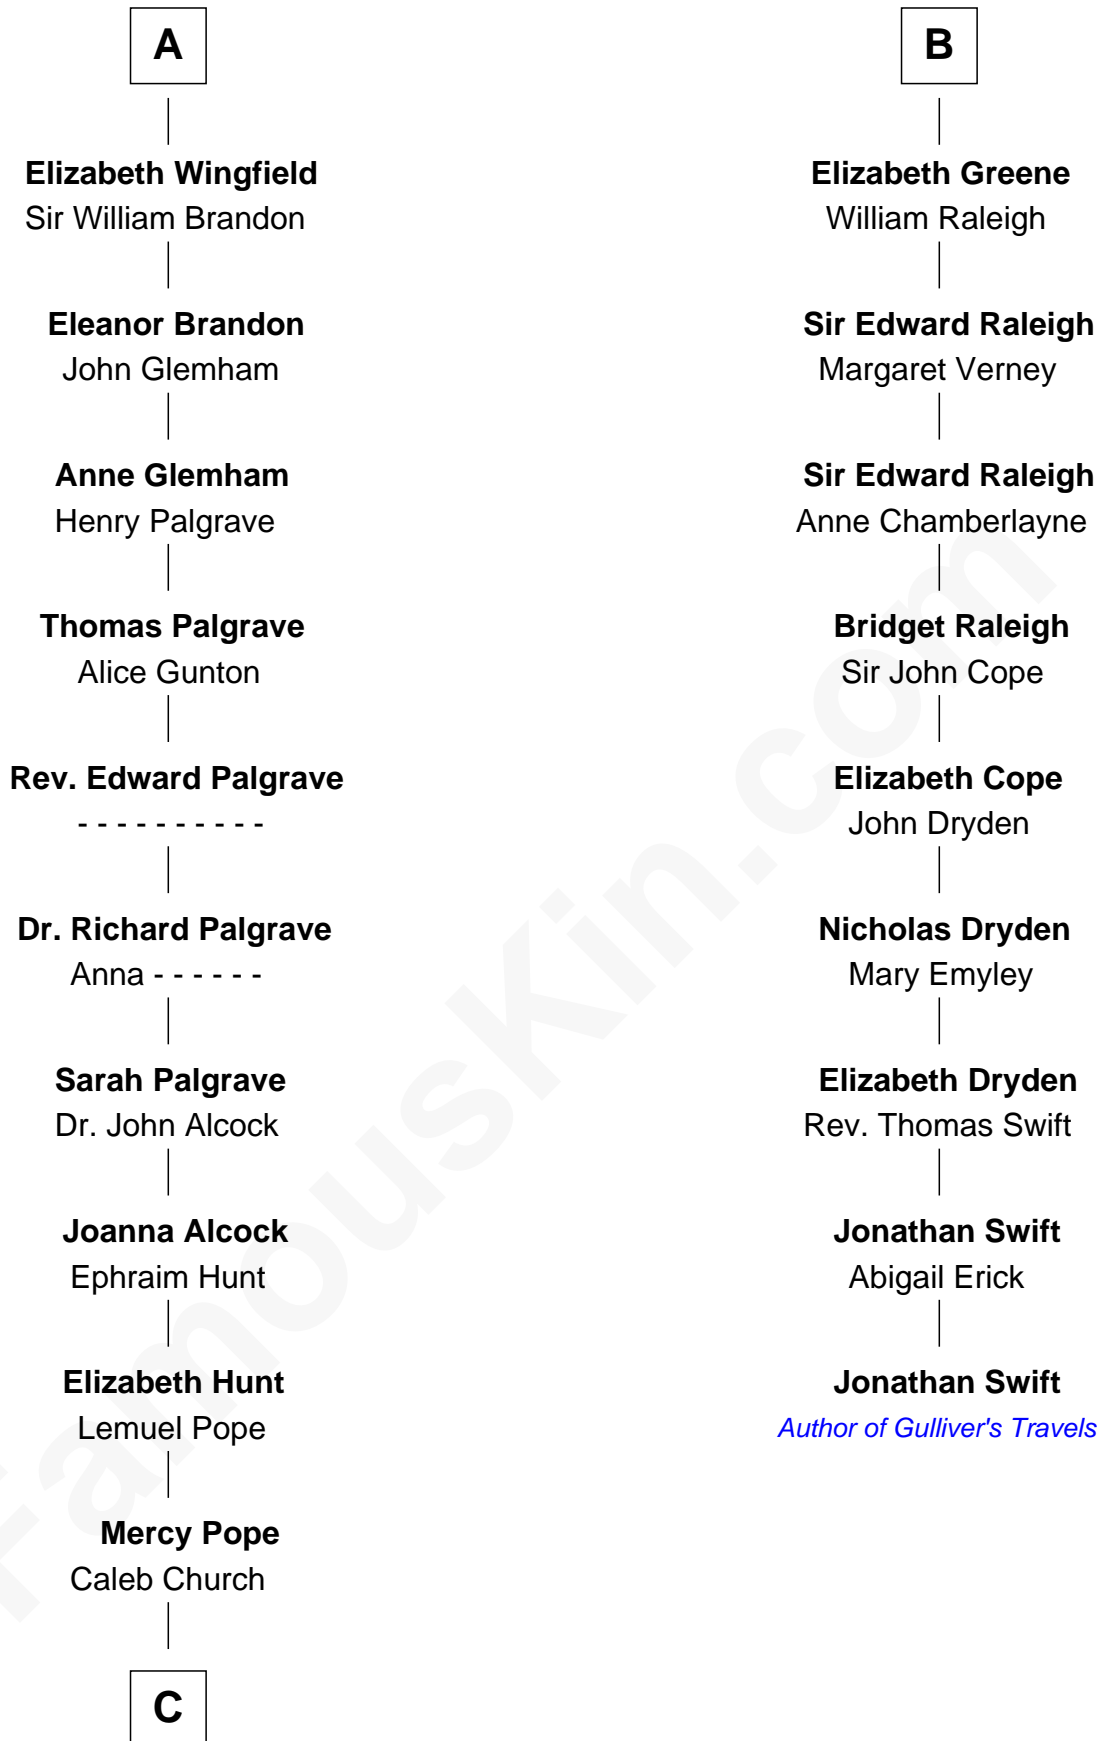

FamousKin.com
Relationship Chart of
Franklin D. Roosevelt
32nd U.S. President

15th cousin 6 times removed of

Jonathan Swift
Author of Gulliver's Travels

C

—
Joseph Church

Deborah Perry

—
Deborah P. Church

Warren Delano

—
Warren Delano

Catharine Robbins Lyman

—
Sara Delano

James Roosevelt

—
Franklin D. Roosevelt

32nd U.S. President

FamousKin.com