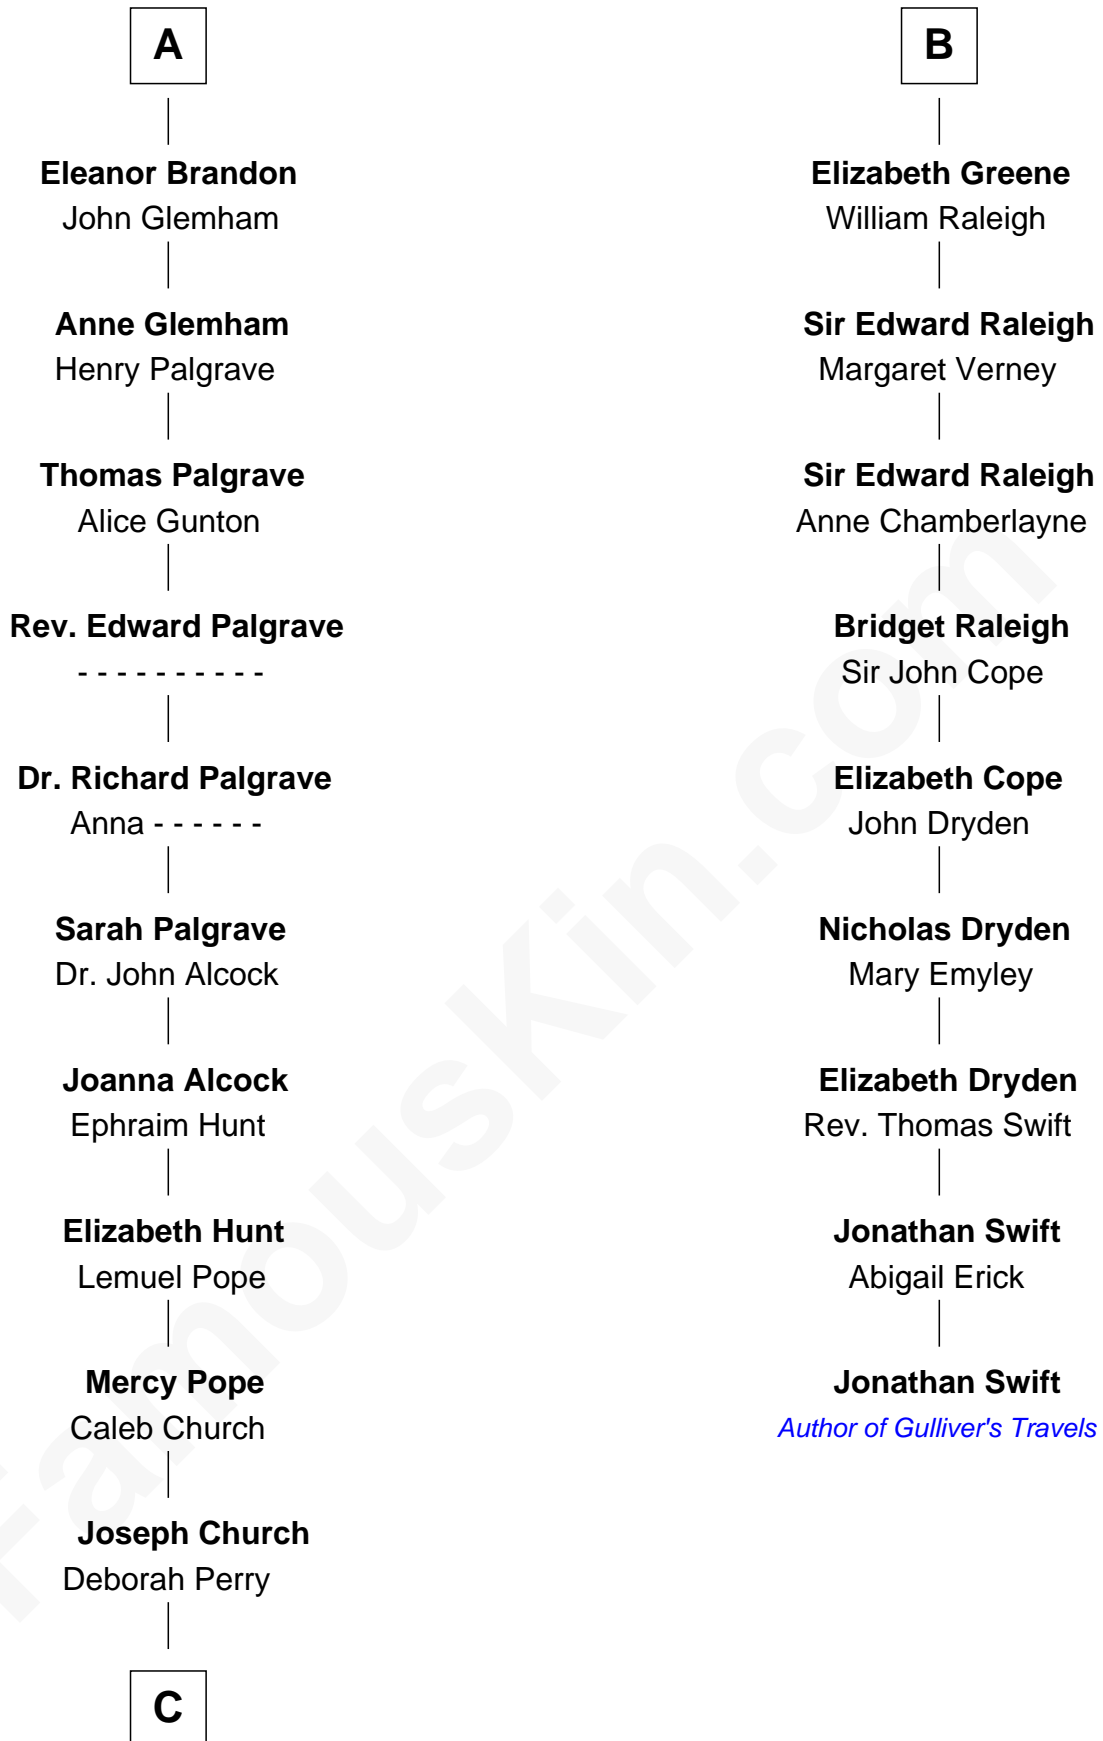

FamousKin.com
Relationship Chart of
Franklin D. Roosevelt
32nd U.S. President

15th cousin 5 times removed of
Jonathan Swift
Author of Gulliver's Travels

Sir Humphrey de Bohun
 Eleanor de Braiose

C

—
Deborah P. Church

Warren Delano

—
Warren Delano

Catharine Robbins Lyman

—
Sara Delano

James Roosevelt

—
Franklin D. Roosevelt

32nd U.S. President

FamousKin.com