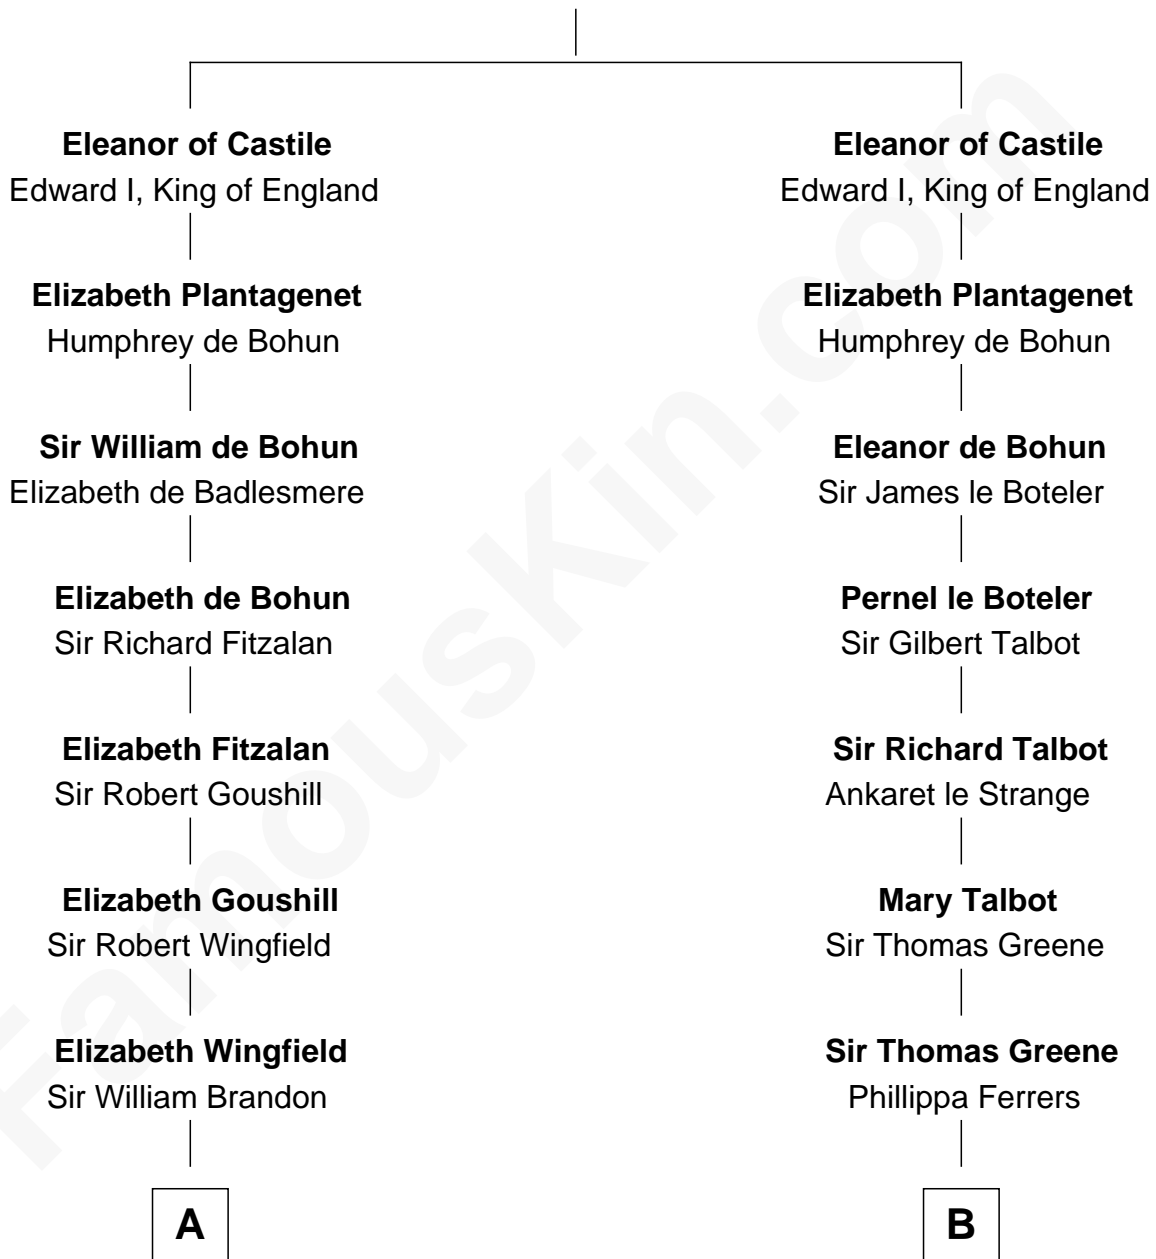

FamousKin.com
Relationship Chart of
Franklin D. Roosevelt
32nd U.S. President

15th cousin 5 times removed of
Jonathan Swift
Author of Gulliver's Travels

Ferdinand III, King of Castile
 Joanna of Ponthieu

C

—
Deborah P. Church

Warren Delano

—
Warren Delano

Catharine Robbins Lyman

—
Sara Delano

James Roosevelt

—
Franklin D. Roosevelt

32nd U.S. President

FamousKin.com