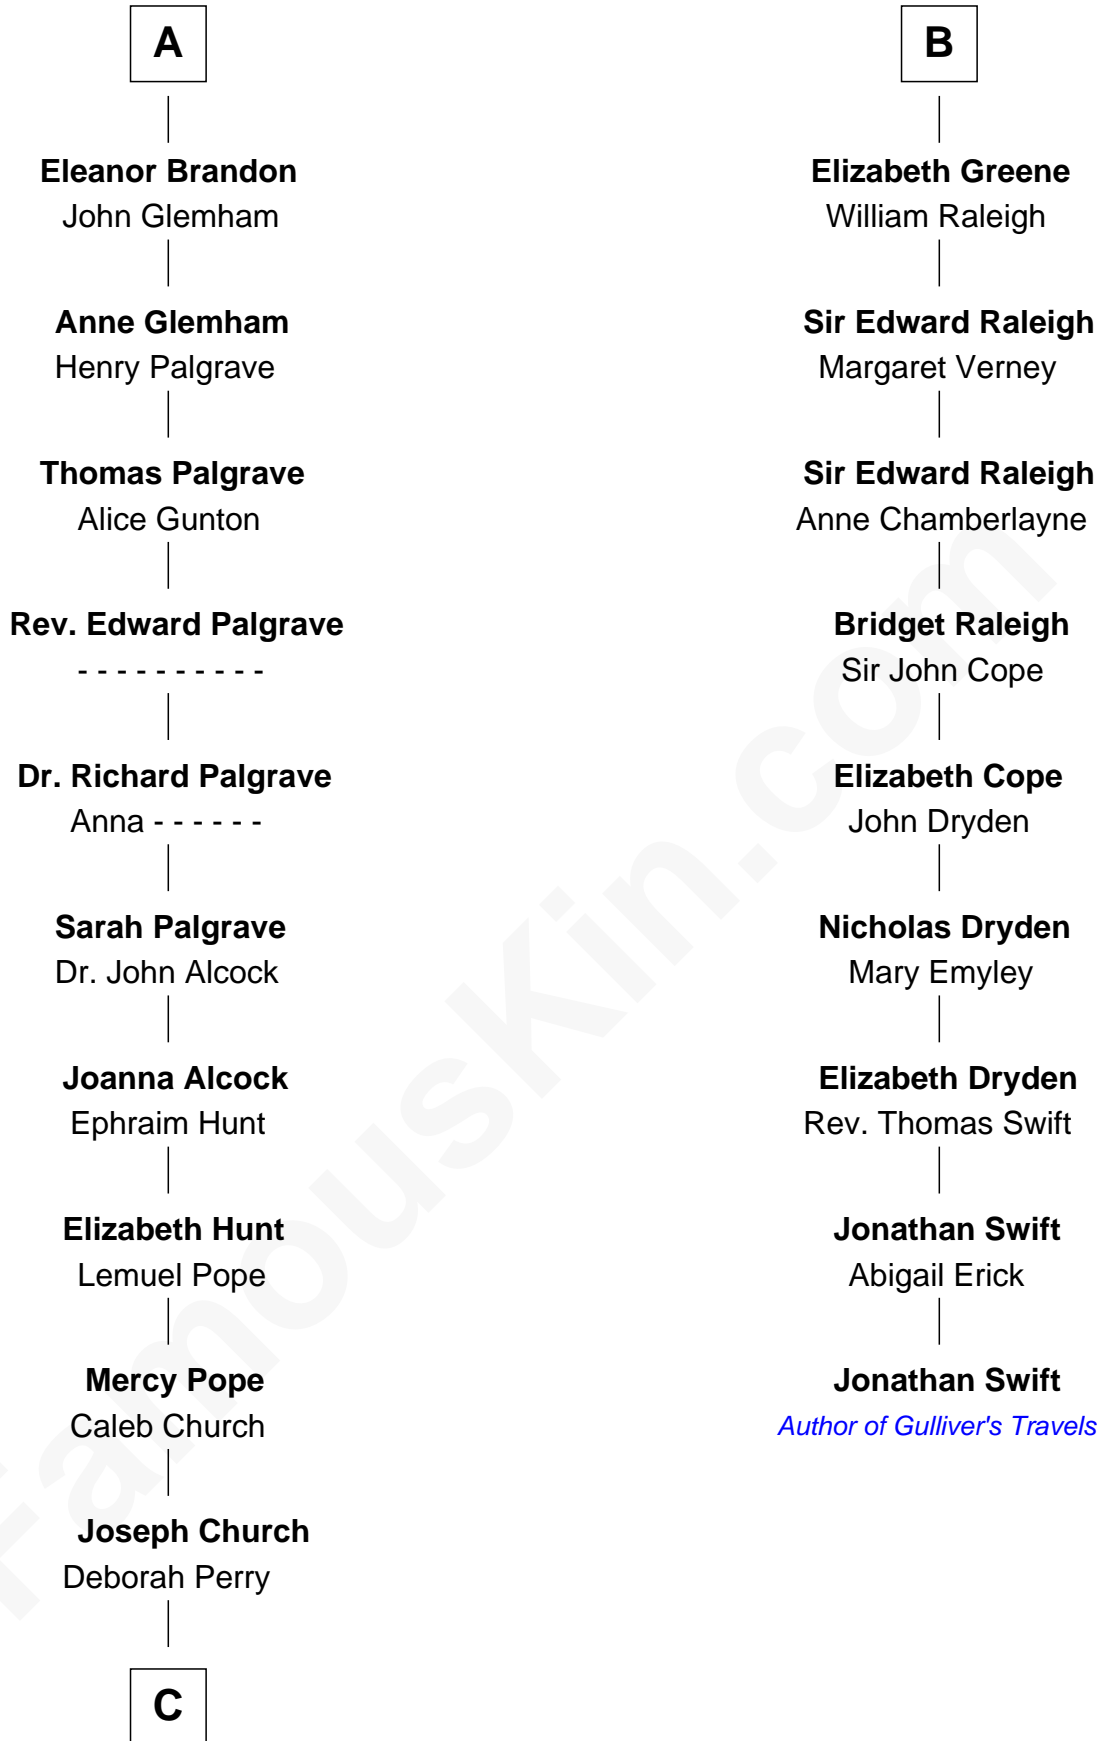

FamousKin.com
Relationship Chart of
Franklin D. Roosevelt
32nd U.S. President

15th cousin 5 times removed of
Jonathan Swift
Author of Gulliver's Travels

Ferdinand III, King of Castile
 Joanna of Ponthieu

C

—
Deborah P. Church

Warren Delano

—
Warren Delano

Catharine Robbins Lyman

—
Sara Delano

James Roosevelt

—
Franklin D. Roosevelt