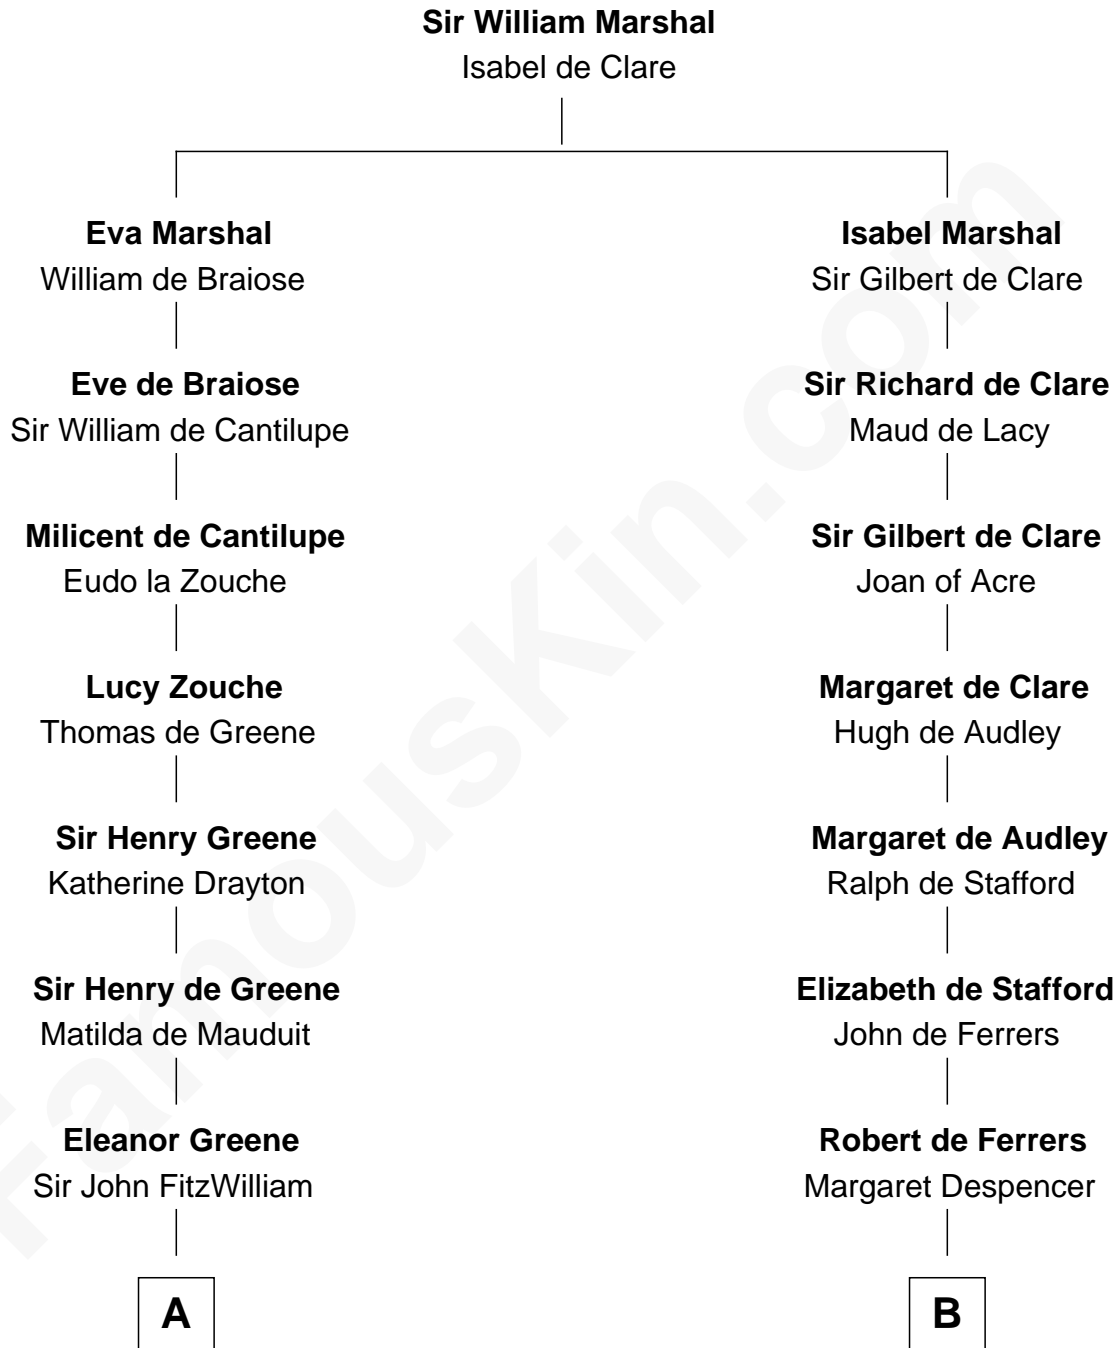

**FamousKin.com**  
**Relationship Chart of**  
**Franklin D. Roosevelt**  
*32nd U.S. President*

16th cousin 5 times removed of

**Jonathan Swift**  
*Author of Gulliver's Travels*

**C**

—  
**Rebecca Smith**

John Aspinwall

—  
**John Aspinwall**

Susan Howland

—  
**Mary Rebecca Aspinwall**

Isaac Daniel Roosevelt

—  
**James Roosevelt**

Sara Delano

—  
**Franklin D. Roosevelt**

*32nd U.S. President*

FamousKin.com