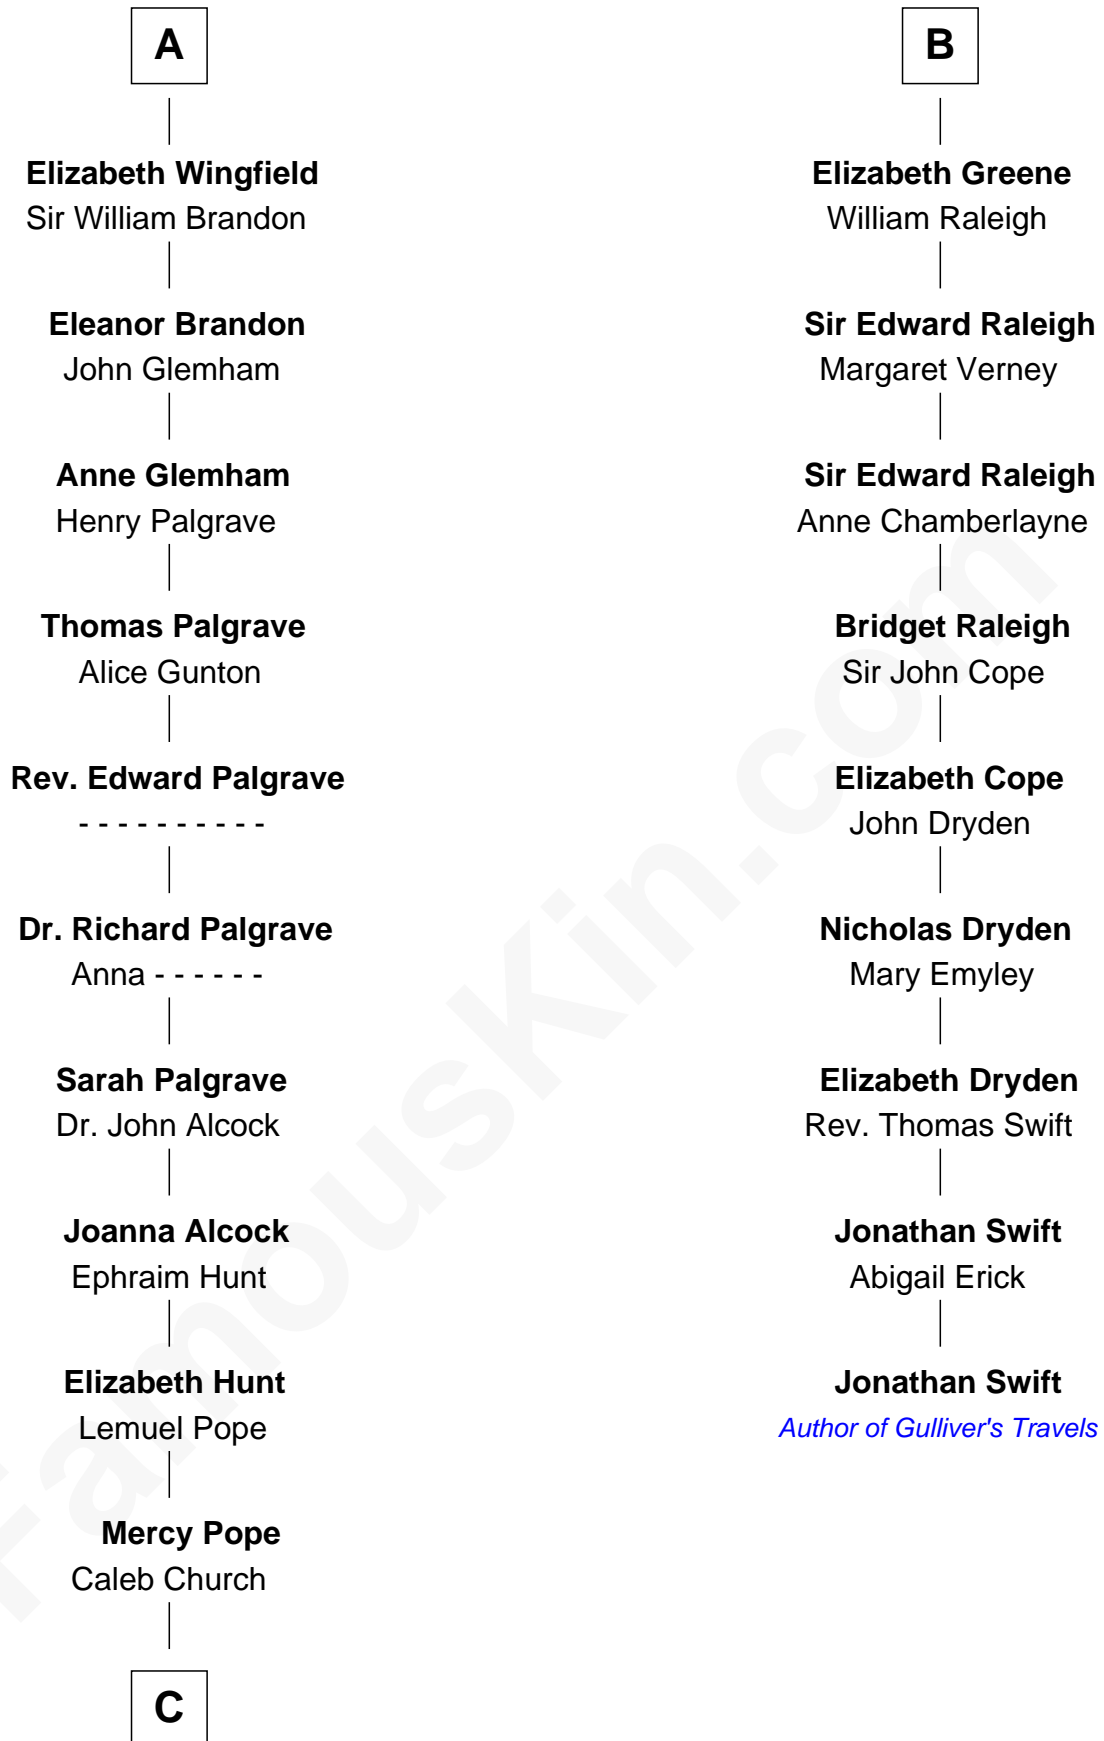

FamousKin.com
Relationship Chart of
Franklin D. Roosevelt
32nd U.S. President

15th cousin 6 times removed of
Jonathan Swift
Author of Gulliver's Travels

C

Joseph Church

Deborah Perry

Deborah P. Church

Warren Delano

Warren Delano

Catharine Robbins Lyman

Sara Delano

James Roosevelt

Franklin D. Roosevelt

32nd U.S. President

FamousKin.com