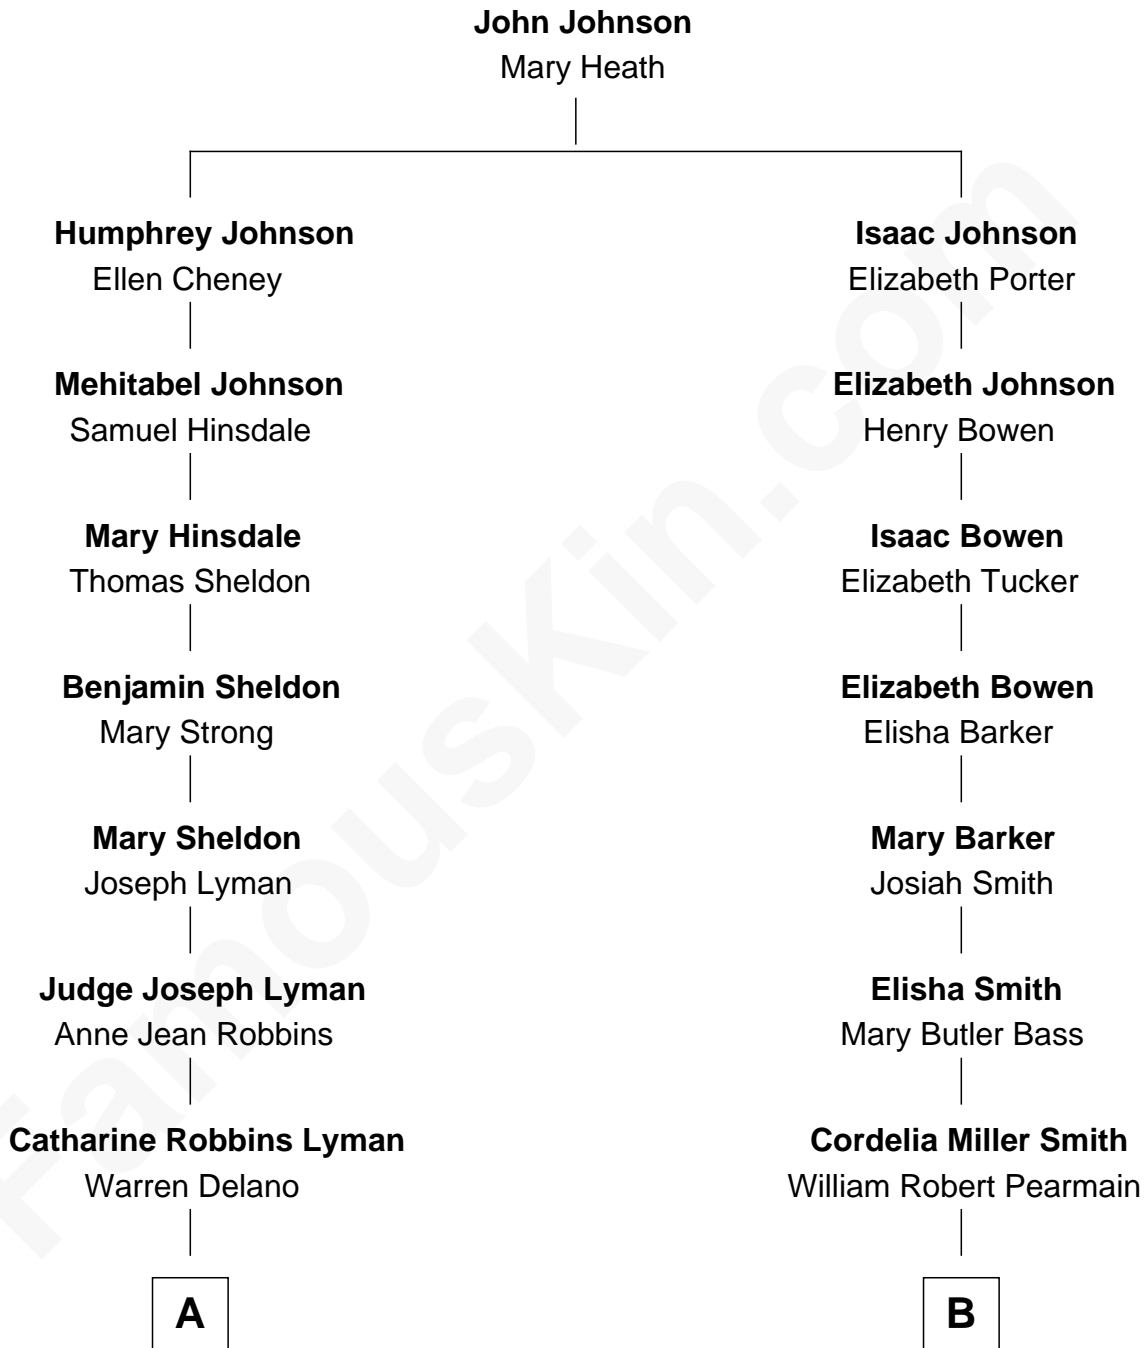

FamousKin.com
Relationship Chart of
Franklin D. Roosevelt
32nd U.S. President

8th cousin 1 time removed of
Erskine Childers
4th President of Ireland

A

Sara Delano
James Roosevelt

Franklin D. Roosevelt
32nd U.S. President

B

Margaret Cushing Pearmain
Dr. Hamilton Osgood

Mary Alden Osgood
Erskine Childers

Erskine Childers
4th President of Ireland

FamousKin.com