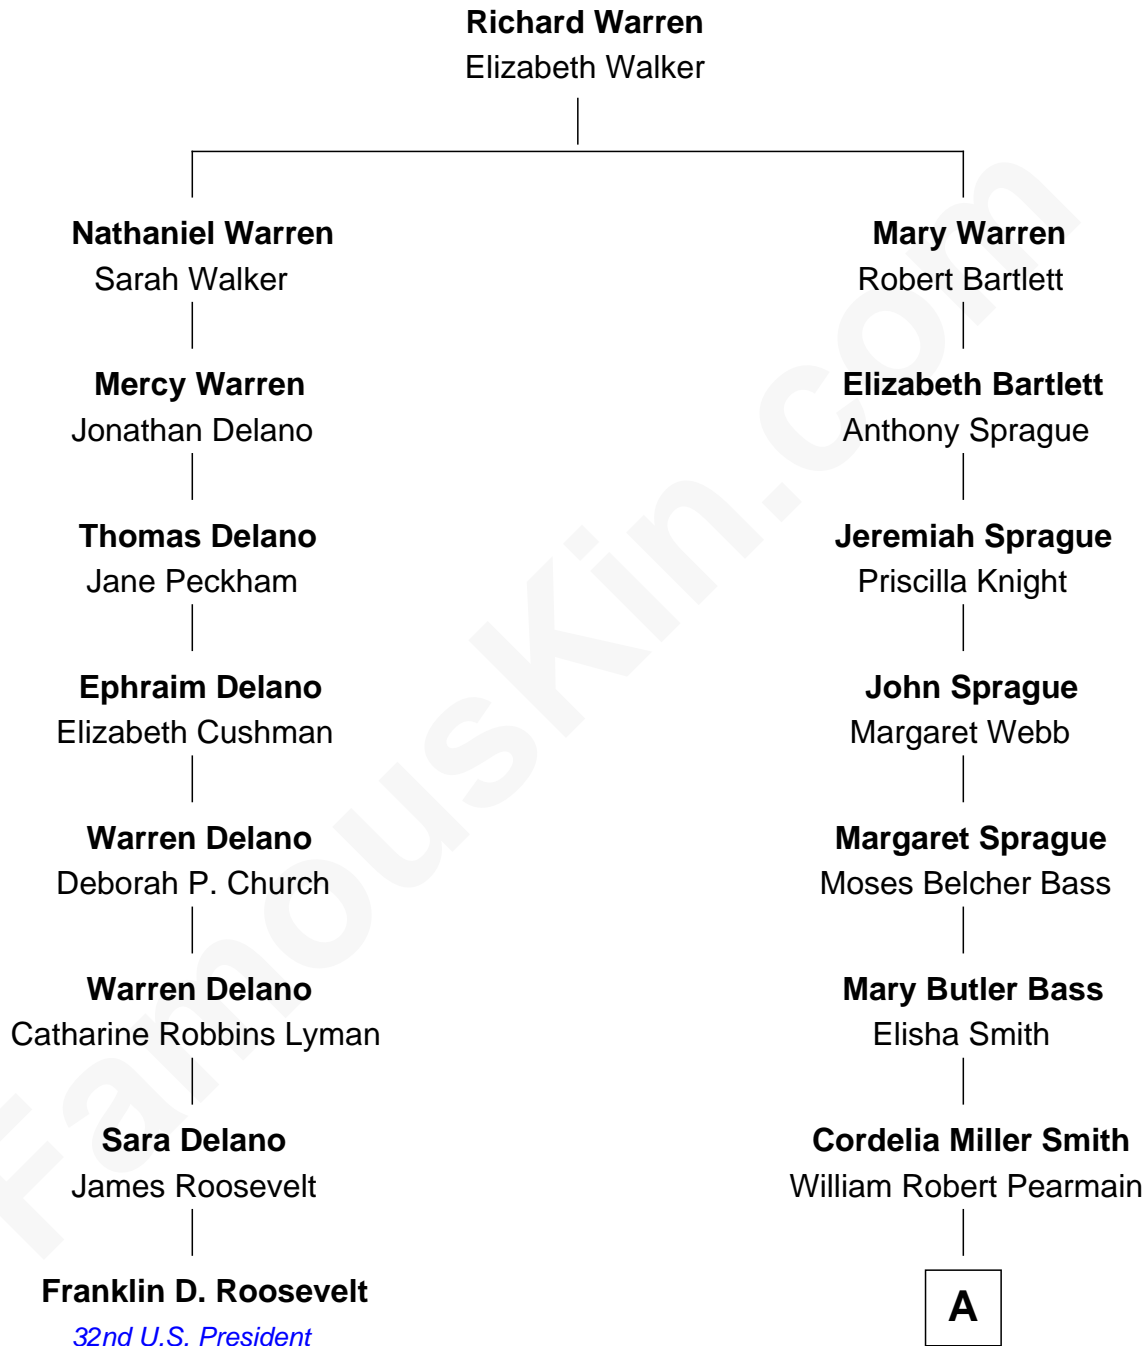

FamousKin.com
Relationship Chart of
Franklin D. Roosevelt
32nd U.S. President

7th cousin 2 times removed of
Erskine Childers
4th President of Ireland

A

—
Margaret Cushing Pearmain

Dr. Hamilton Osgood

—
Mary Alden Osgood

Erskine Childers

—
Erskine Childers

4th President of Ireland

FamousKin.com