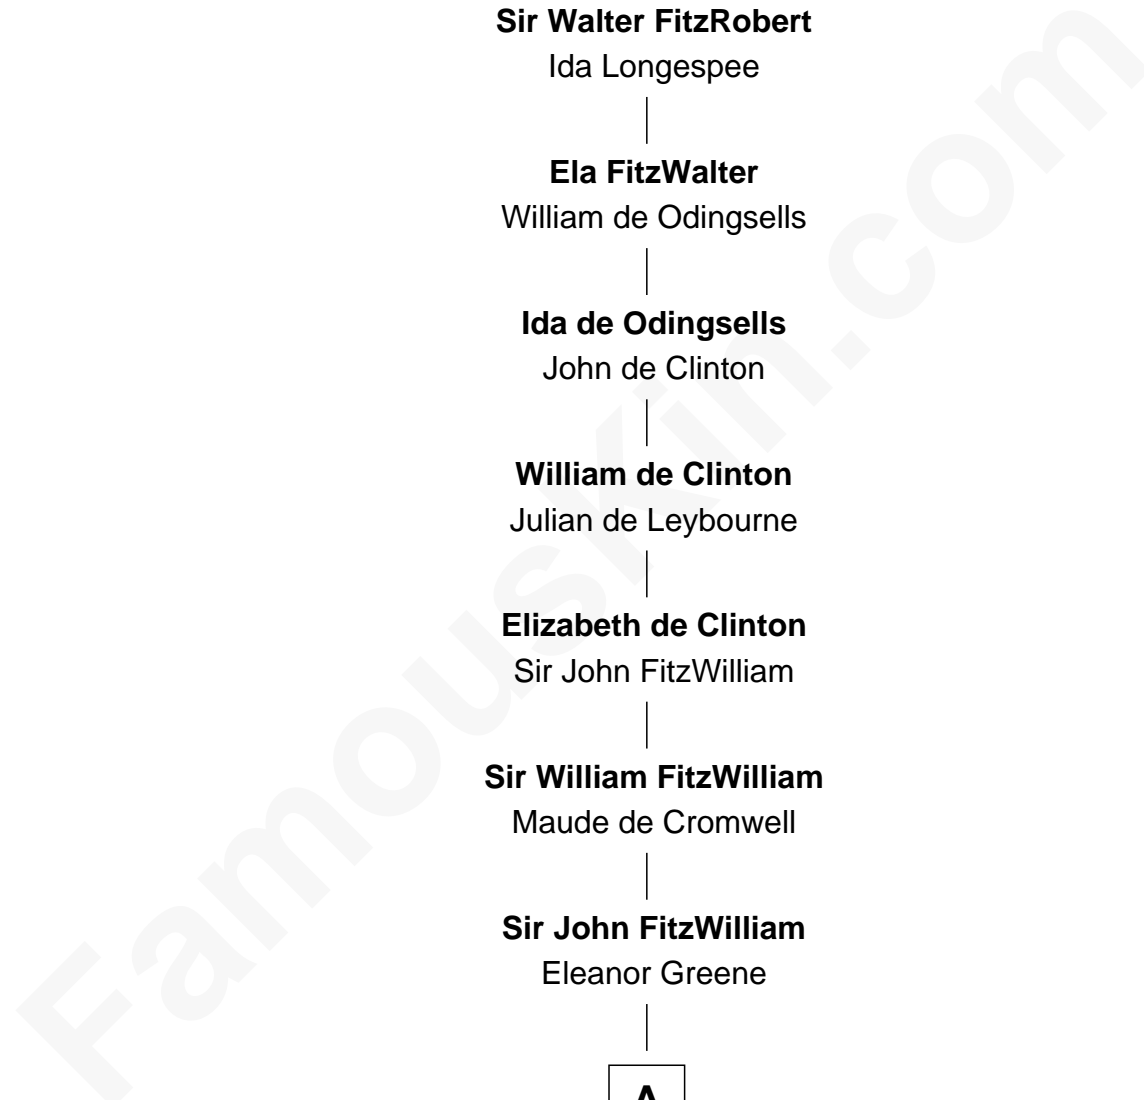

FamousKin.com Relationship Chart of

Franklin D. Roosevelt

32nd U.S. President

20th Great-grandson of

Robert Fitzwalter

Magna Carta Surety

Robert Fitzwalter

Rohese - - - - -

Sir Walter FitzRobert

Ida Longespee

Ela FitzWalter

William de Odingsells

Ida de Odingsells

John de Clinton

William de Clinton

Julian de Leybourne

Elizabeth de Clinton

Sir John FitzWilliam

Sir William FitzWilliam

Maude de Cromwell

Sir John FitzWilliam

Eleanor Greene

A

A