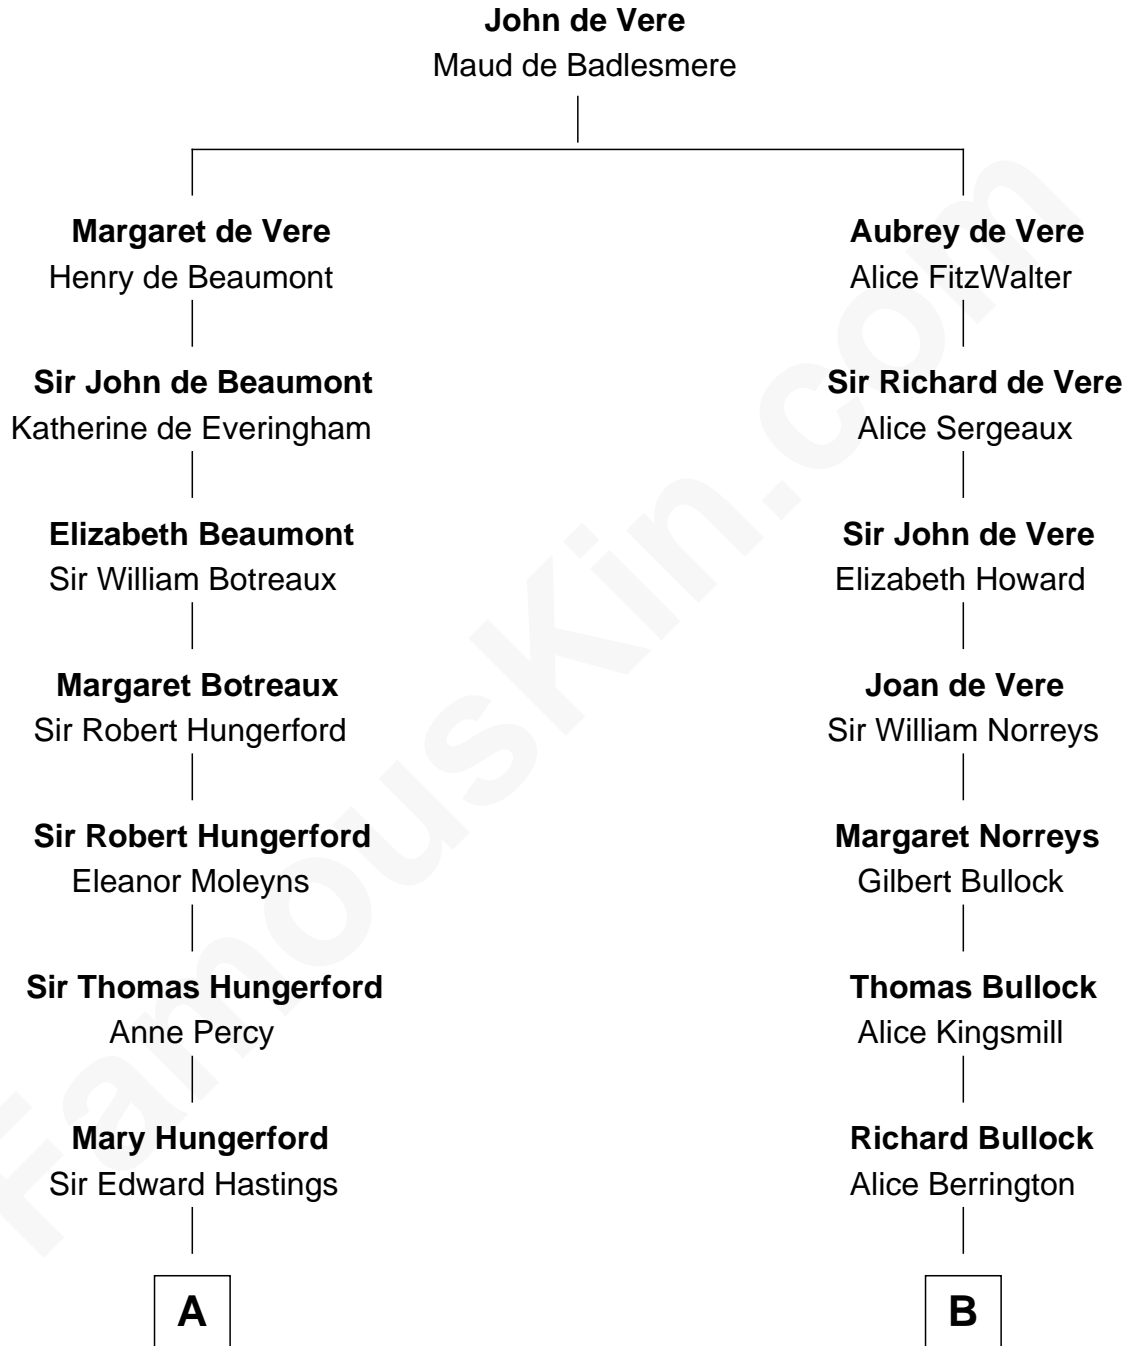

FamousKin.com
Relationship Chart of
Franklin D. Roosevelt
32nd U.S. President

17th cousin 4 times removed of

Alan Ladd
Movie Actor

C

—
Rebecca Smith

John Aspinwall

—
John Aspinwall

Susan Howland

—
Mary Rebecca Aspinwall

Isaac Daniel Roosevelt

—
James Roosevelt

Sara Delano

—
Franklin D. Roosevelt

32nd U.S. President

FamousKin.com