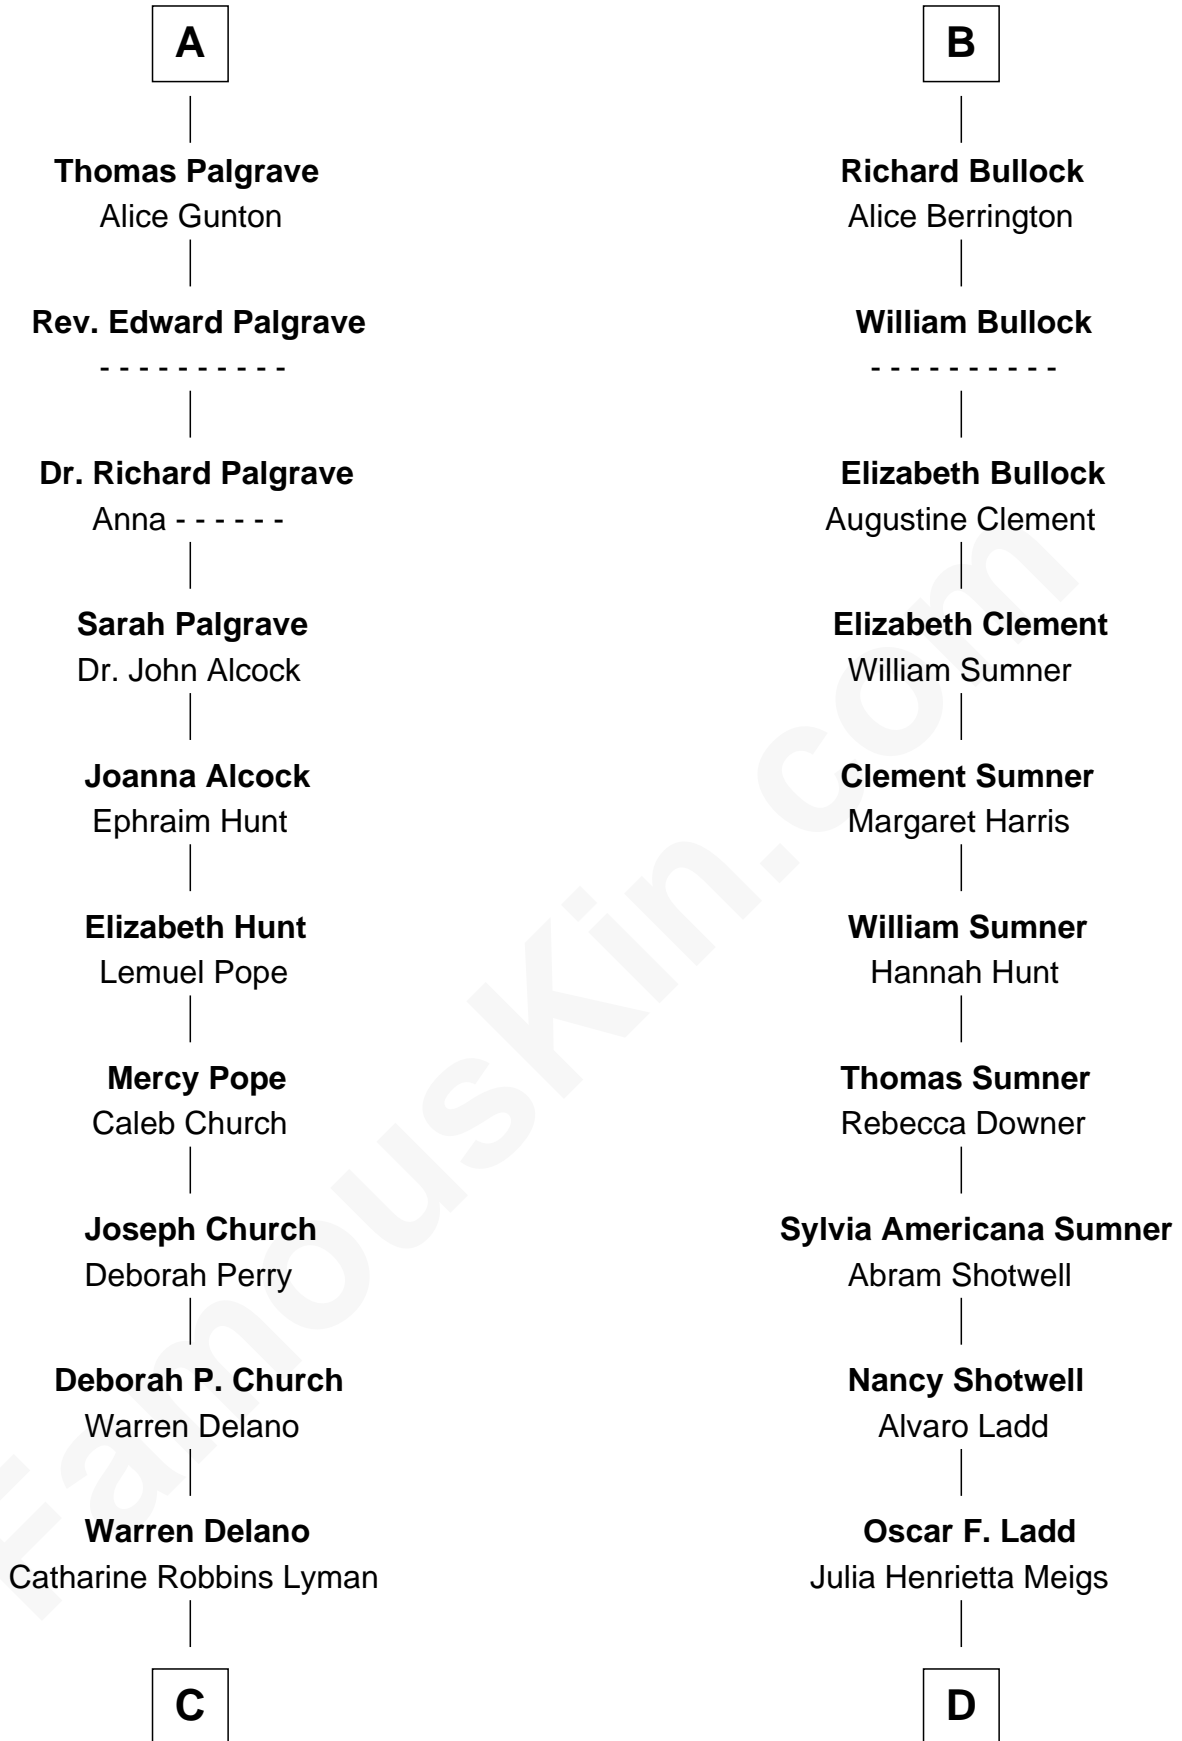

FamousKin.com
Relationship Chart of
Franklin D. Roosevelt
32nd U.S. President

18th cousin of

Alan Ladd
Movie Actor

Bartholomew de Badlesmere
 Margaret de Clare

Elizabeth de Badlesmere

Sir William de Bohun

Elizabeth de Bohun

Sir Richard de Vere

Alice Sergeaux

Sir John de Vere

Elizabeth Howard

Joan de Vere

Sir William Norreys

Margaret Norreys

Gilbert Bullock

Thomas Bullock

Alice Kingsmill

B

C

Sara Delano
James Roosevelt

Franklin D. Roosevelt
32nd U.S. President

D

Alan Harwood Ladd
Selina Raleigh