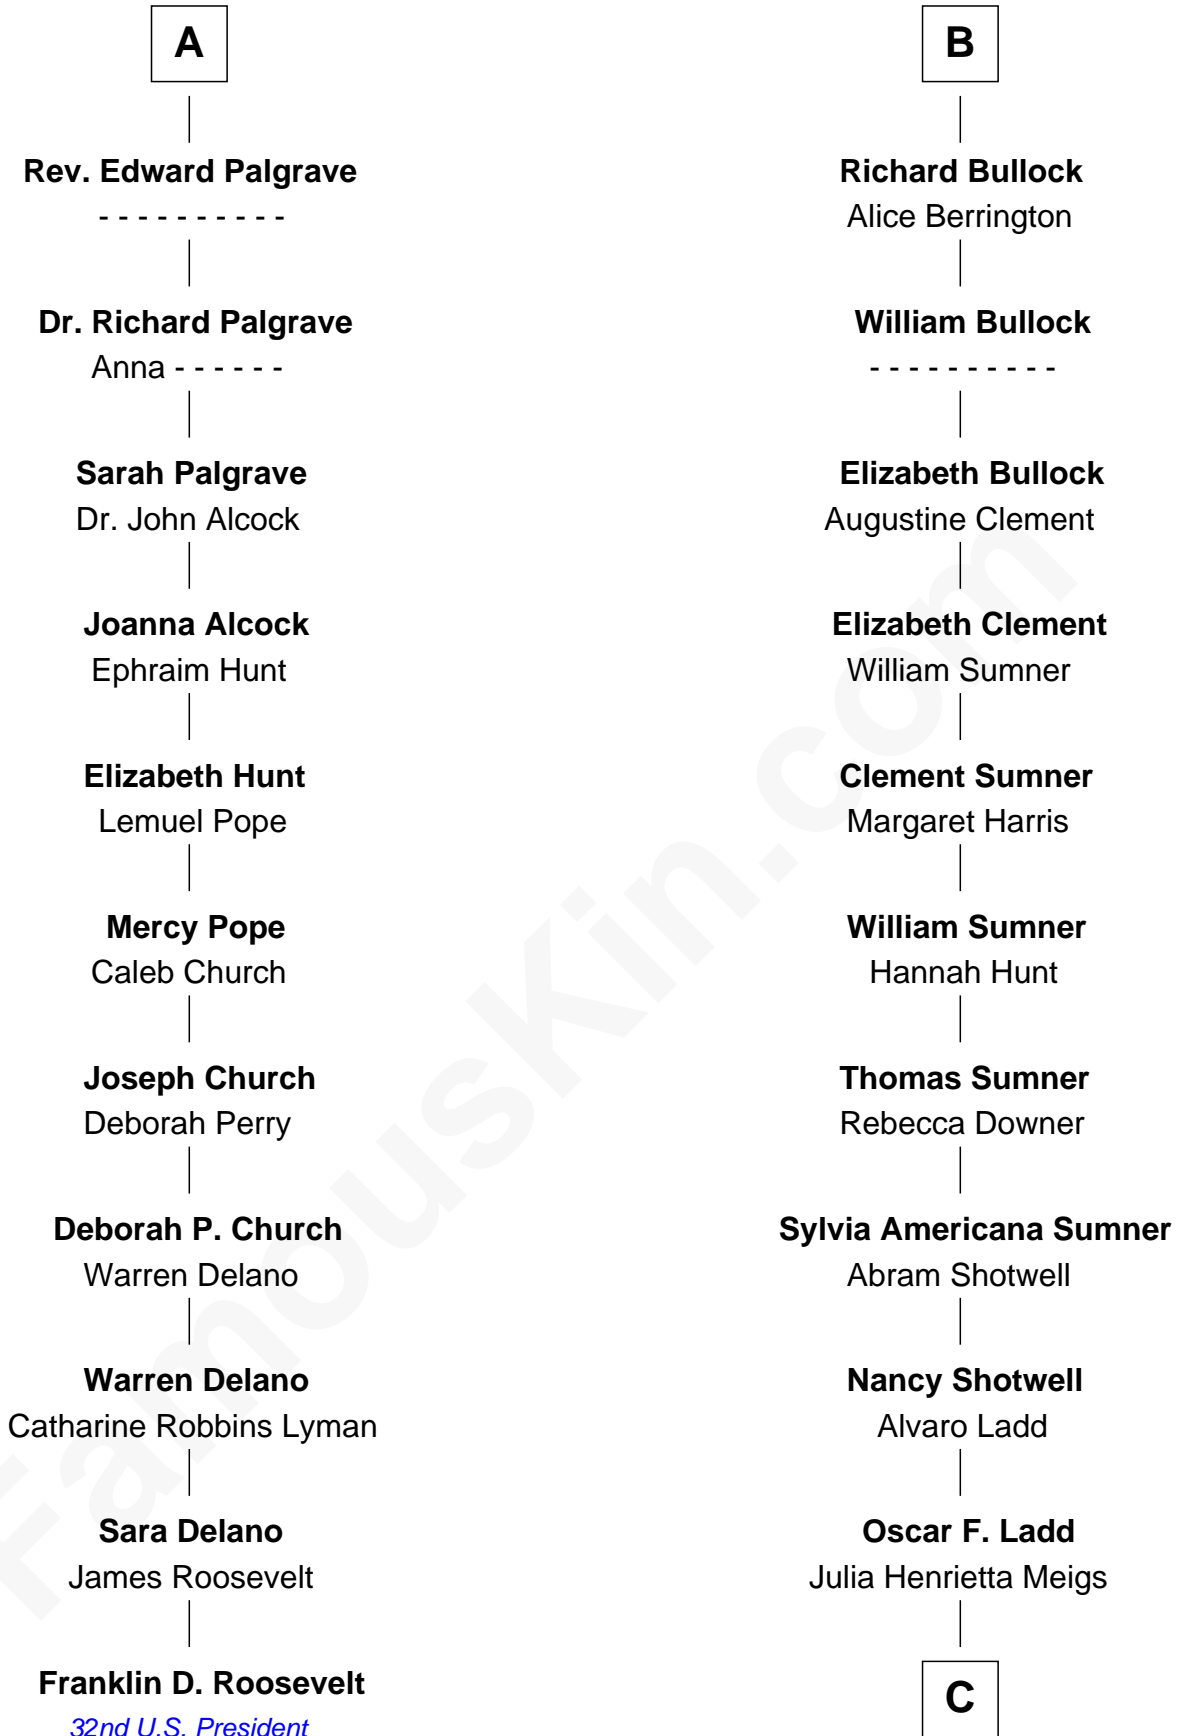

FamousKin.com
Relationship Chart of
Franklin D. Roosevelt
32nd U.S. President

17th cousin 1 time removed of

Alan Ladd
Movie Actor

C

Alan Harwood Ladd

Selina Raleigh

Alan Ladd

Movie Actor

FamousKin.com