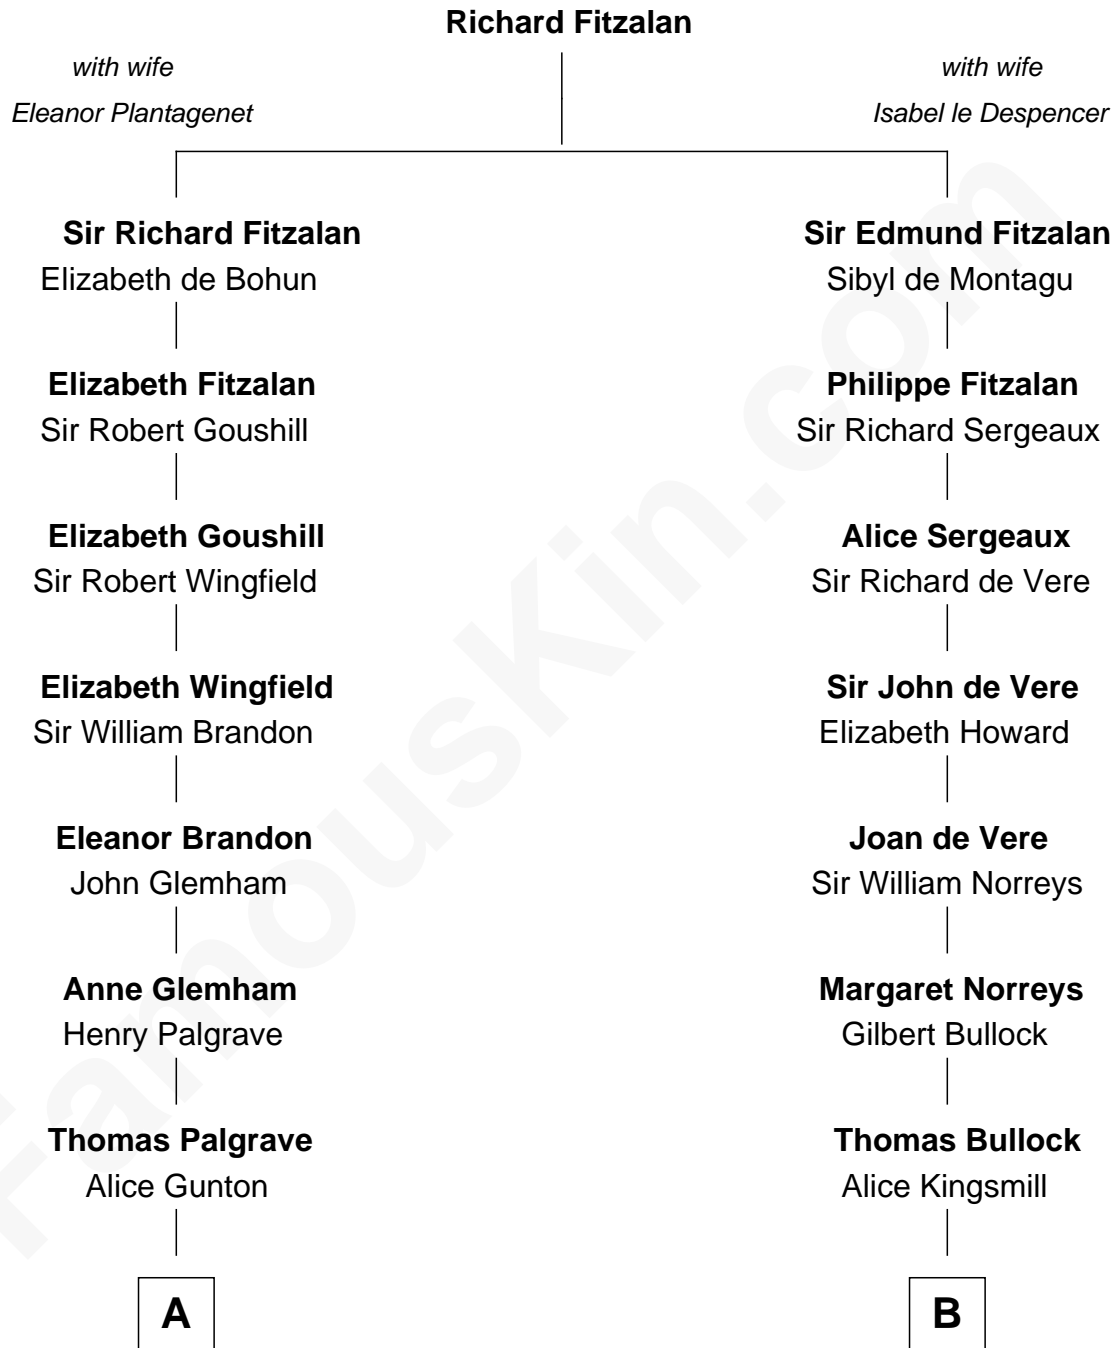

FamousKin.com
Relationship Chart of
Franklin D. Roosevelt
32nd U.S. President

17th cousin 1 time removed of

Alan Ladd
Movie Actor

C

Alan Harwood Ladd

Selina Raleigh

Alan Ladd

Movie Actor

FamousKin.com