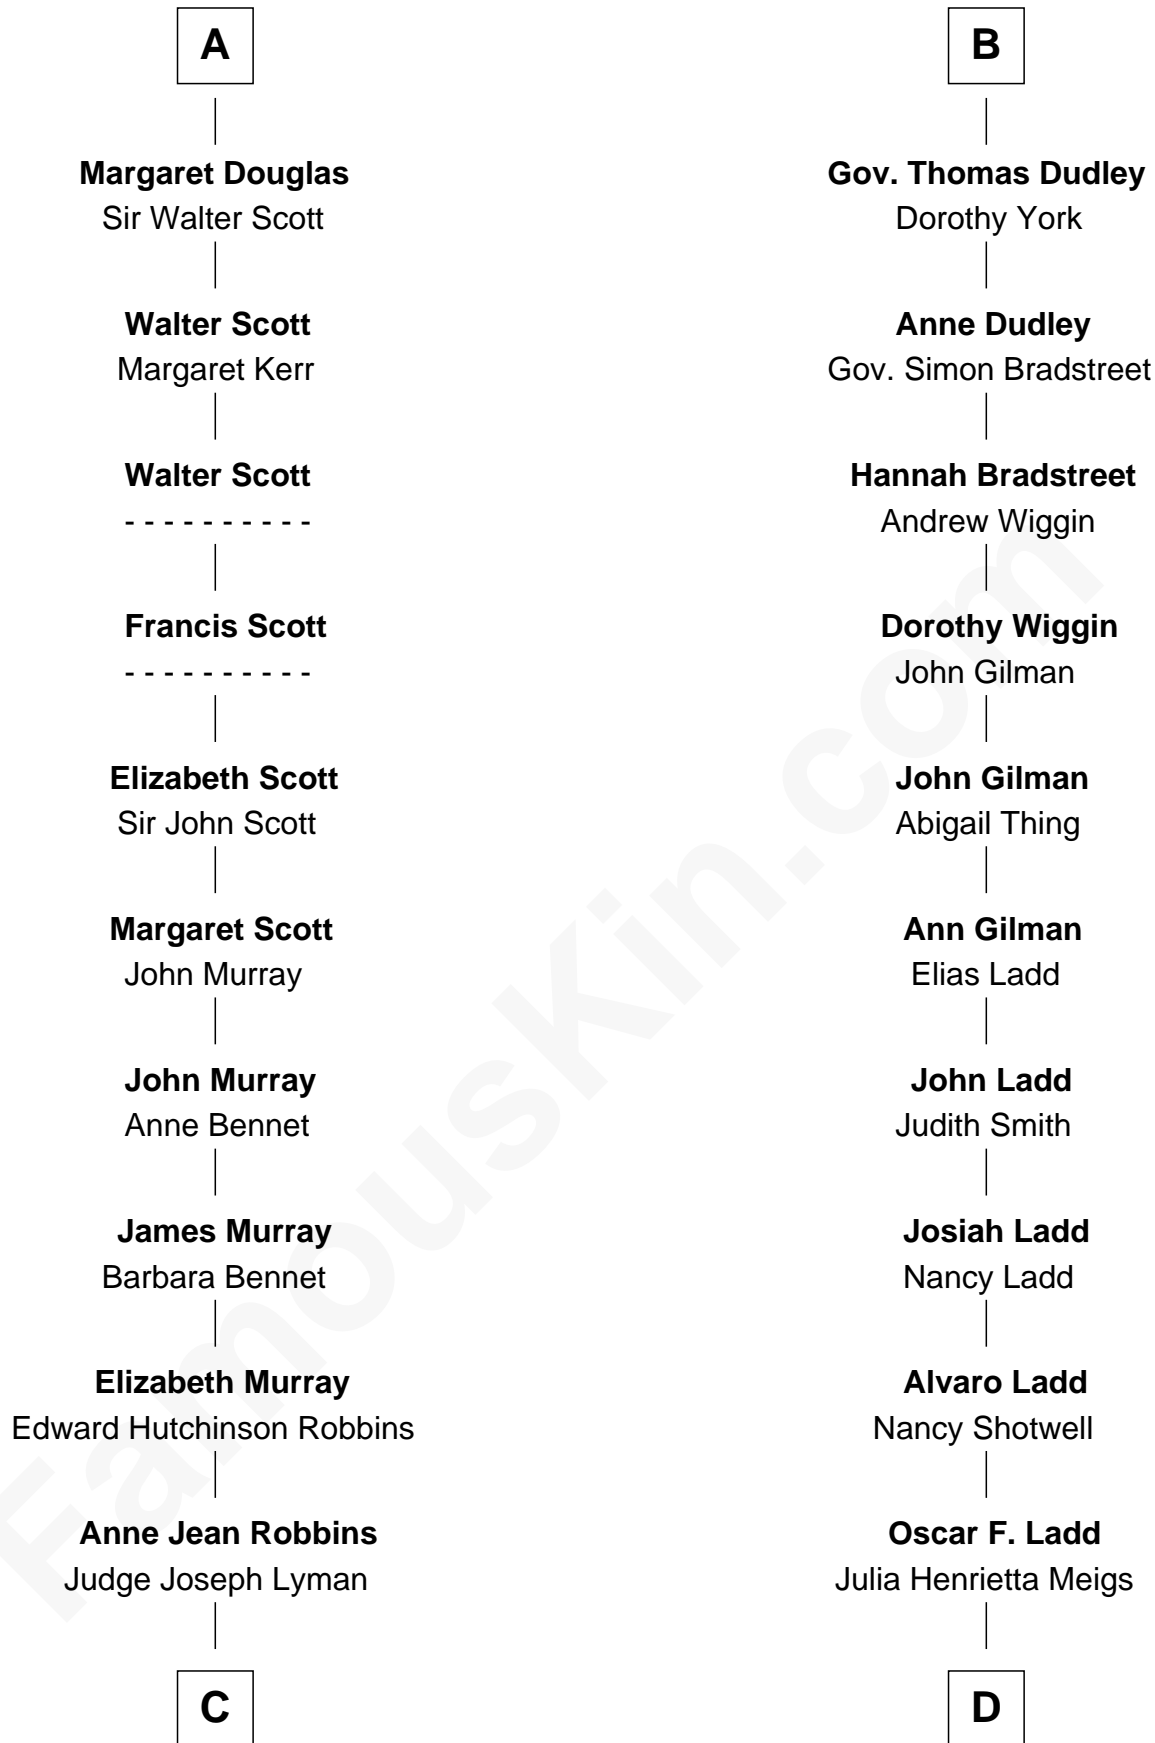

FamousKin.com
Relationship Chart of
Franklin D. Roosevelt
32nd U.S. President

18th cousin 1 time removed of

Alan Ladd
Movie Actor

Sir Thomas de Holand
 Alice Fitzalan

C

Catharine Robbins Lyman

Warren Delano

Sara Delano

James Roosevelt

Franklin D. Roosevelt

32nd U.S. President

D

Alan Harwood Ladd

Selina Raleigh

Alan Ladd