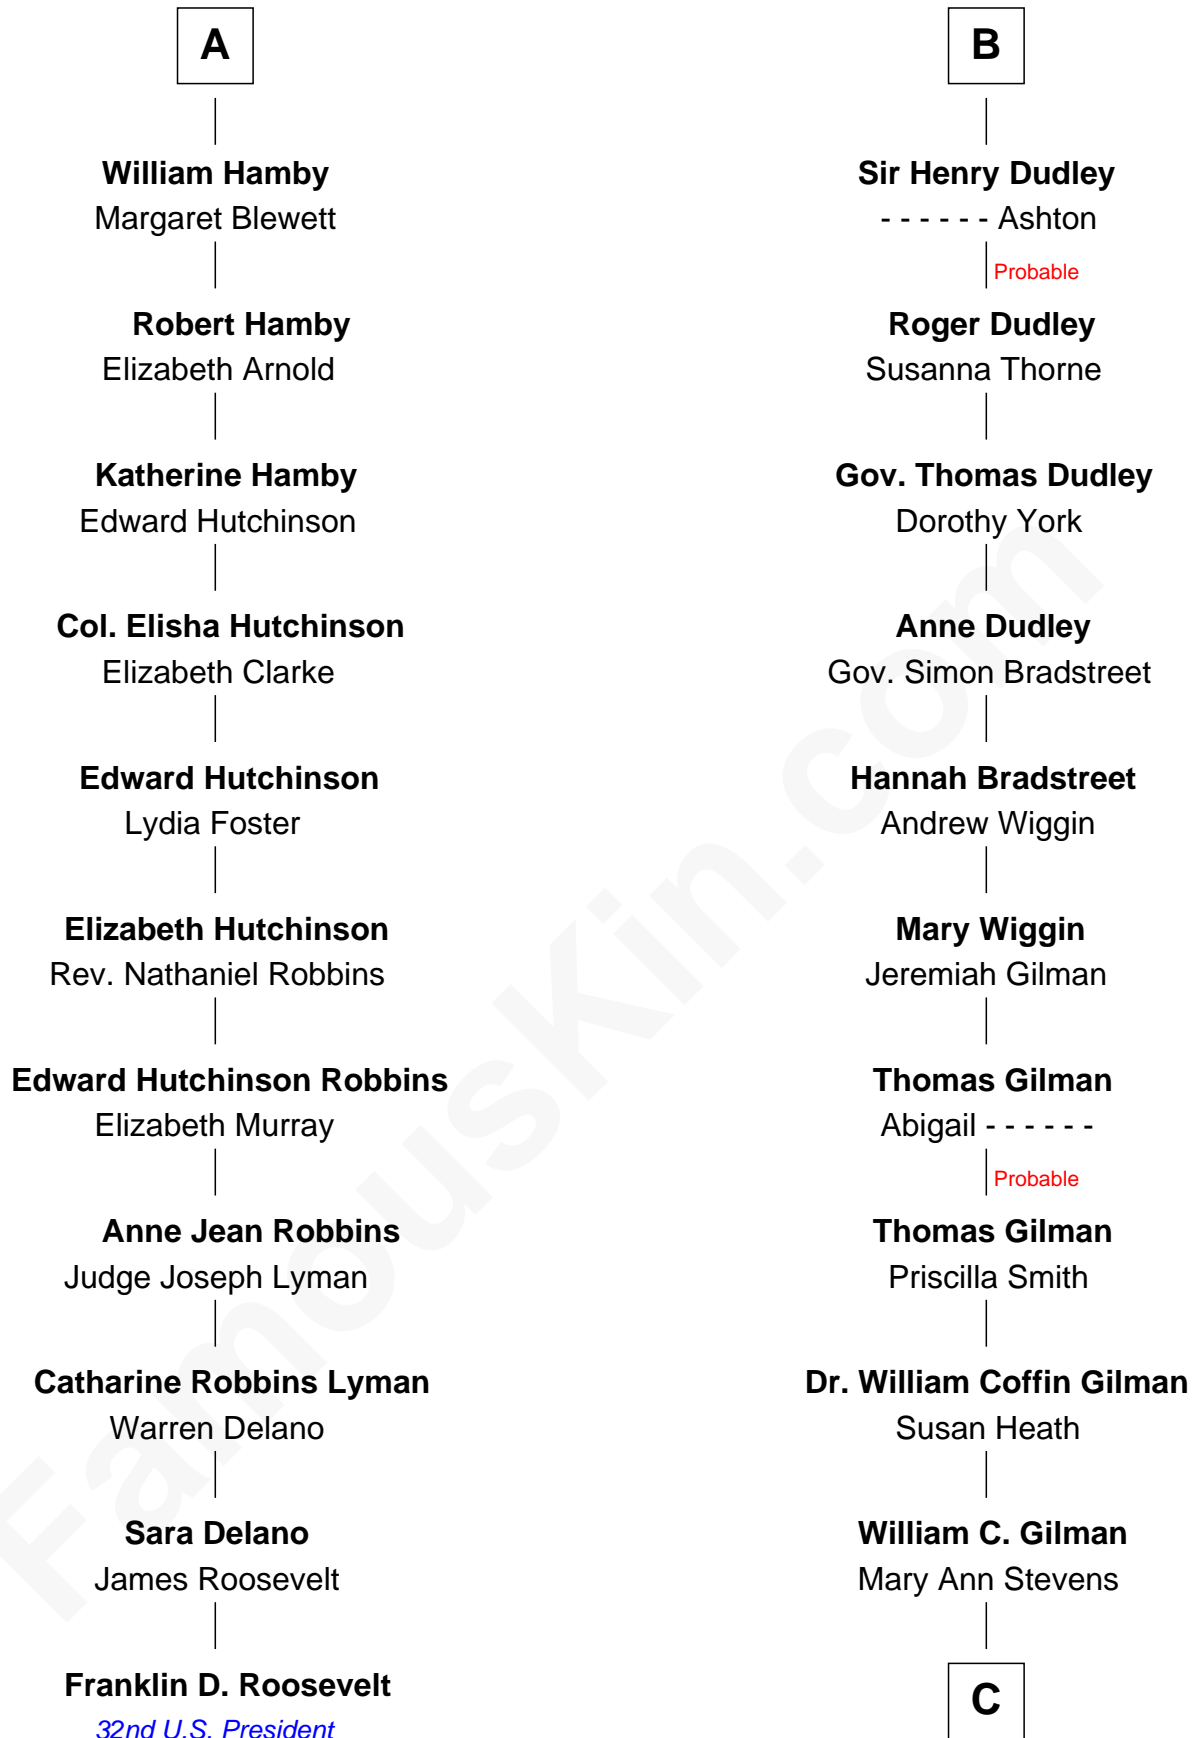

**FamousKin.com**  
**Relationship Chart of**  
**Franklin D. Roosevelt**  
*32nd U.S. President*

17th cousin 3 times removed of

**George Hamilton**  
*TV and Movie Actor*

**Sir Philip le Despencer**  
 Joan de Cobham

C

**George C. Gilman**  
Elizabeth Melissa Lane

**Lillian C. Gilman**  
Harry Fuller Hamilton

**George William Hamilton**  
Anne Lucille Stevens

**George Hamilton**  
*TV and Movie Actor*