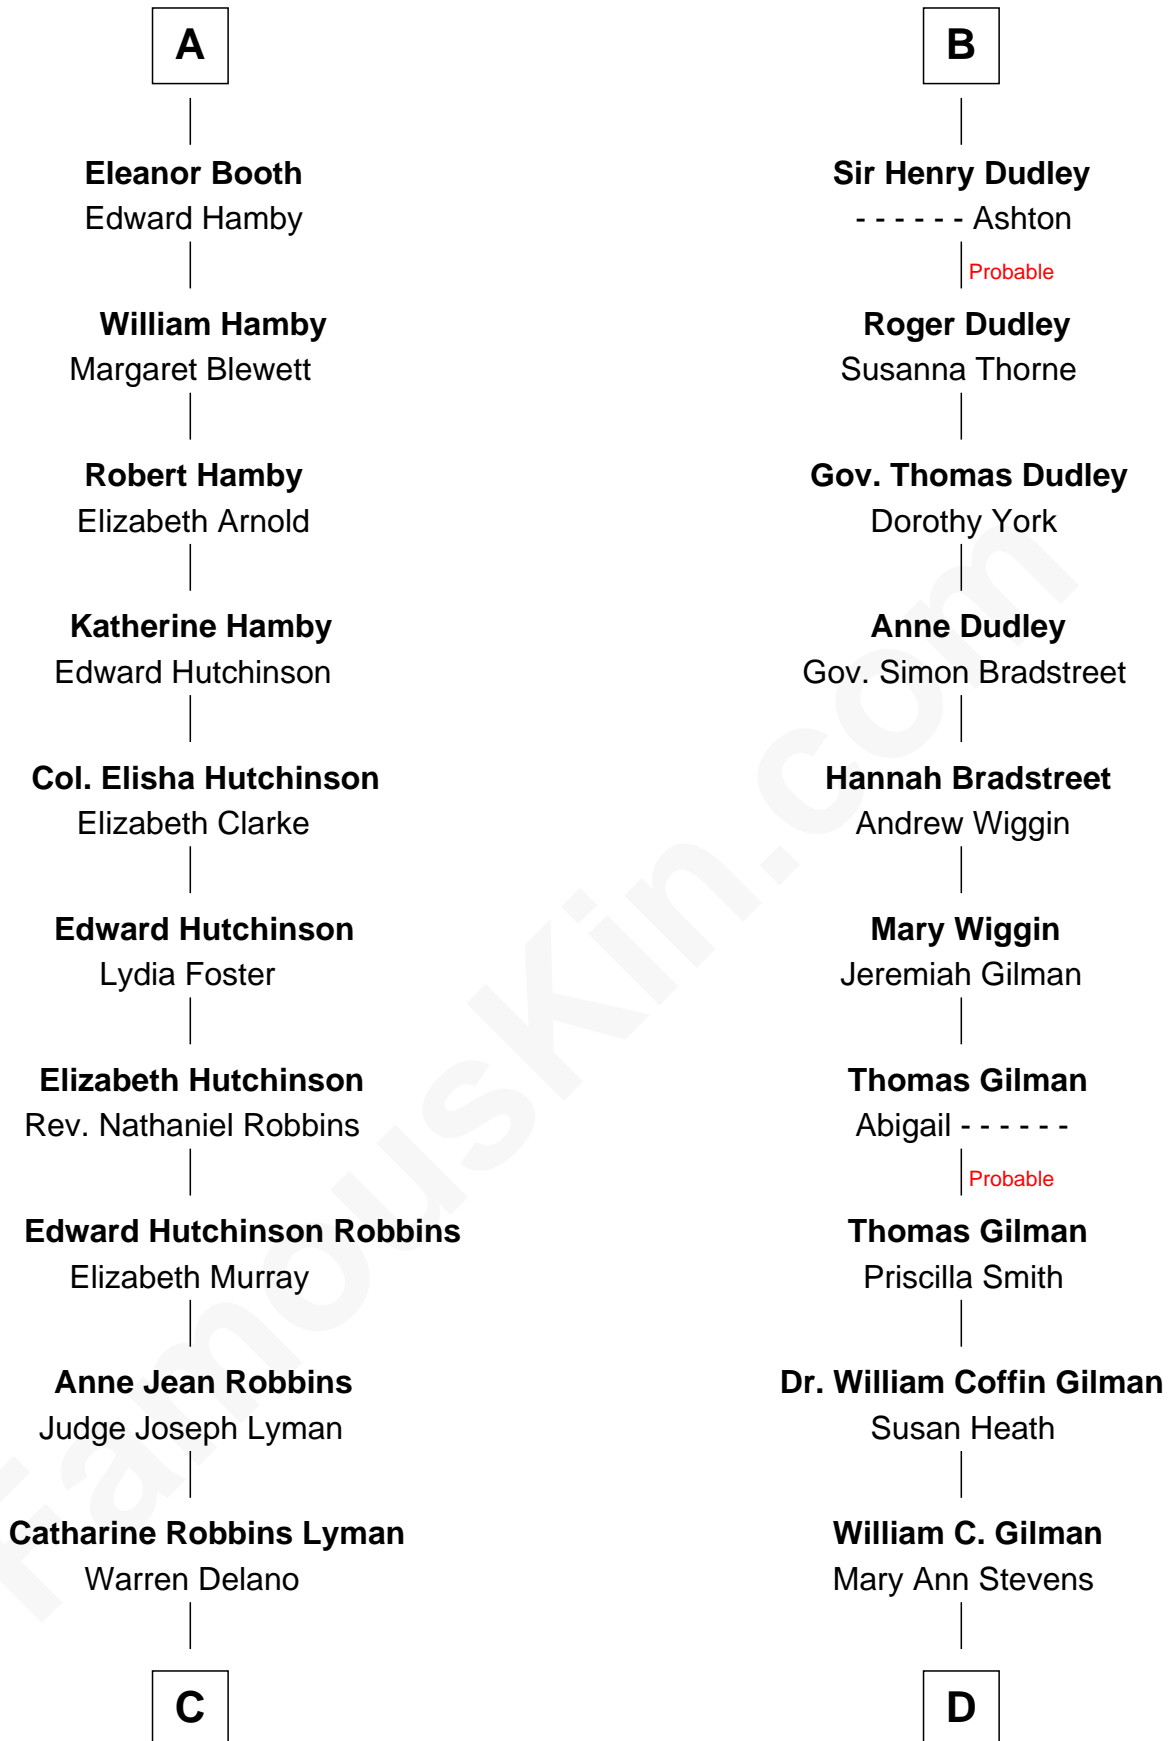

FamousKin.com
Relationship Chart of
Franklin D. Roosevelt
32nd U.S. President

18th cousin 2 times removed of
George Hamilton
TV and Movie Actor

C

Sara Delano
James Roosevelt

Franklin D. Roosevelt
32nd U.S. President

D

George C. Gilman
Elizabeth Melissa Lane

Lillian C. Gilman
Harry Fuller Hamilton

George William Hamilton
Anne Lucille Stevens

George Hamilton
TV and Movie Actor