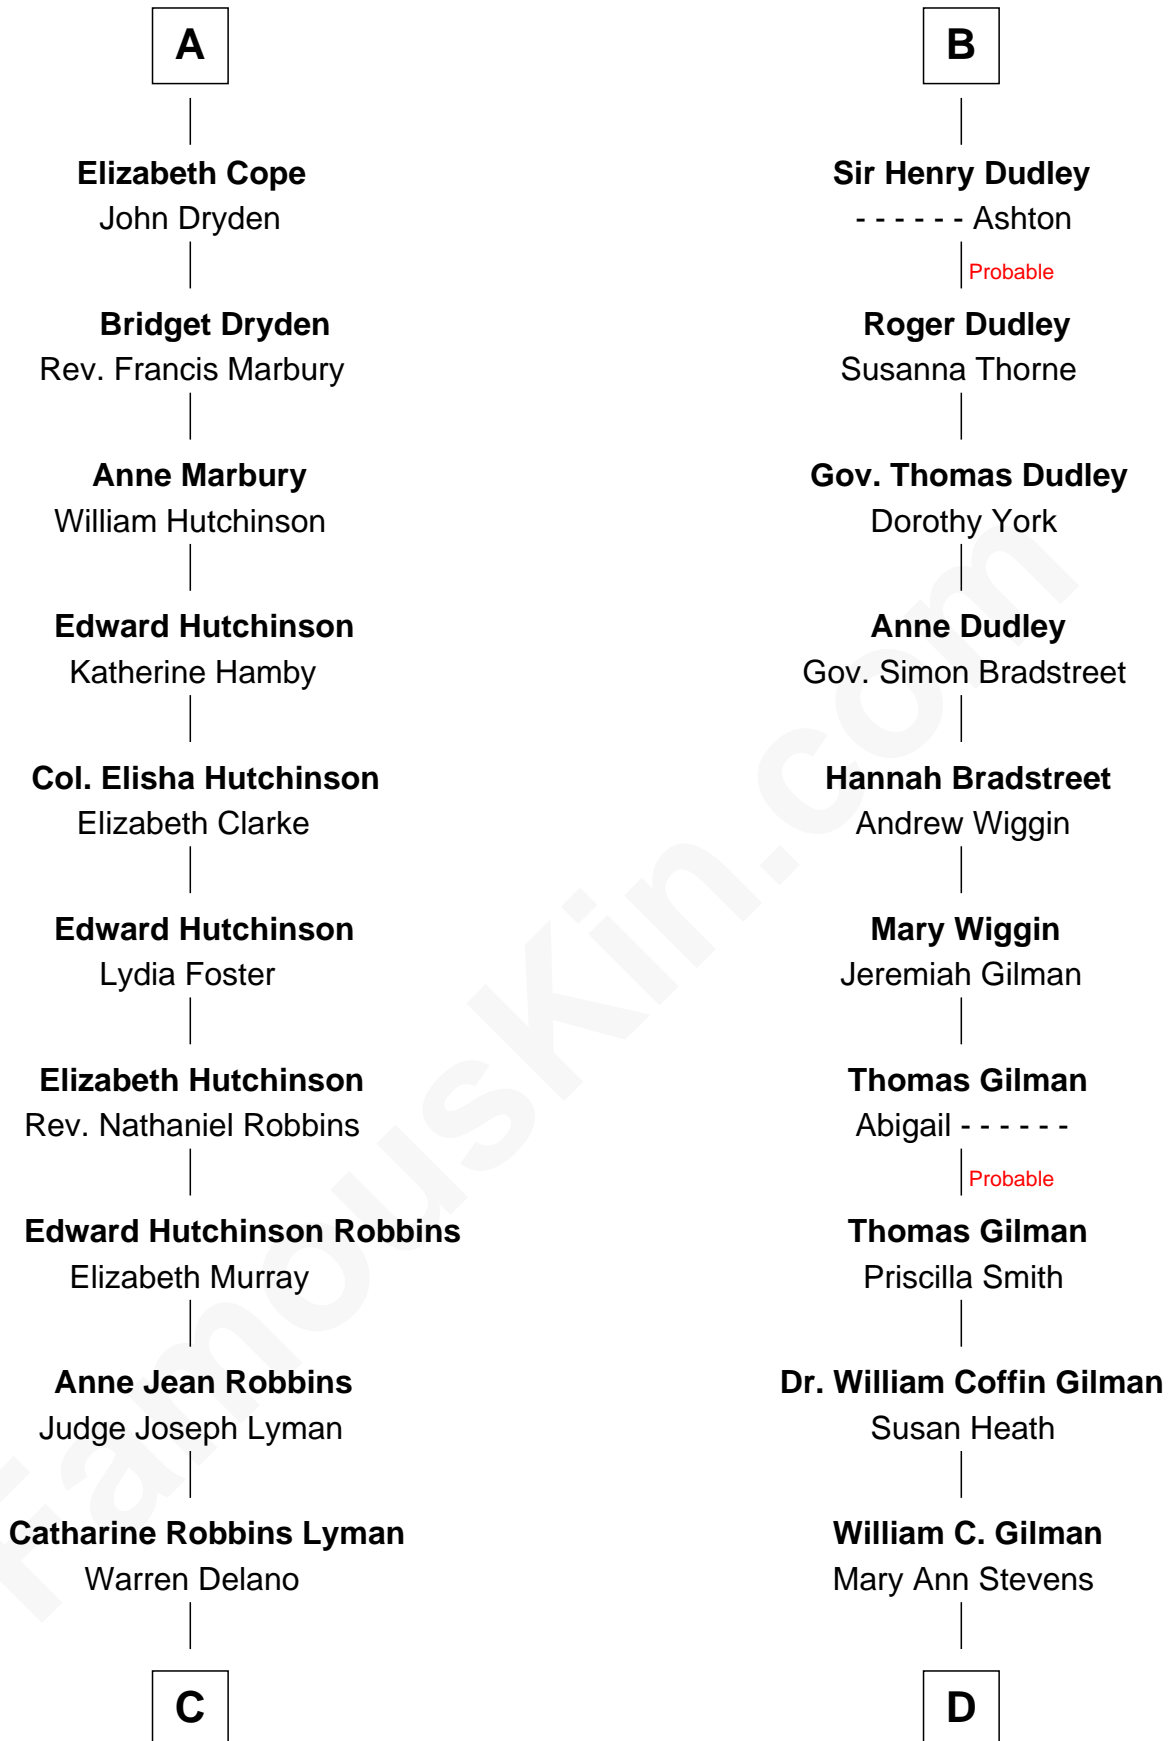

FamousKin.com
Relationship Chart of
Franklin D. Roosevelt
32nd U.S. President

18th cousin 2 times removed of

George Hamilton
TV and Movie Actor

Ralph de Stafford
 Margaret de Audley

Elizabeth de Stafford

John de Ferrers

Robert de Ferrers

Margaret Despencer

Phillippa Ferrers

Sir Thomas Greene

Elizabeth Greene

William Raleigh

Sir Edward Raleigh

Margaret Verney

Sir Reynold Grey

Margaret Grey

Sir William Bonville

William Bonville

Elizabeth Harington

William Bonville

Katherine Neville

Cecily Bonville

Thomas Grey

Cecily Grey

Sir John Sutton

B

C

Sara Delano
James Roosevelt

Franklin D. Roosevelt
32nd U.S. President

D