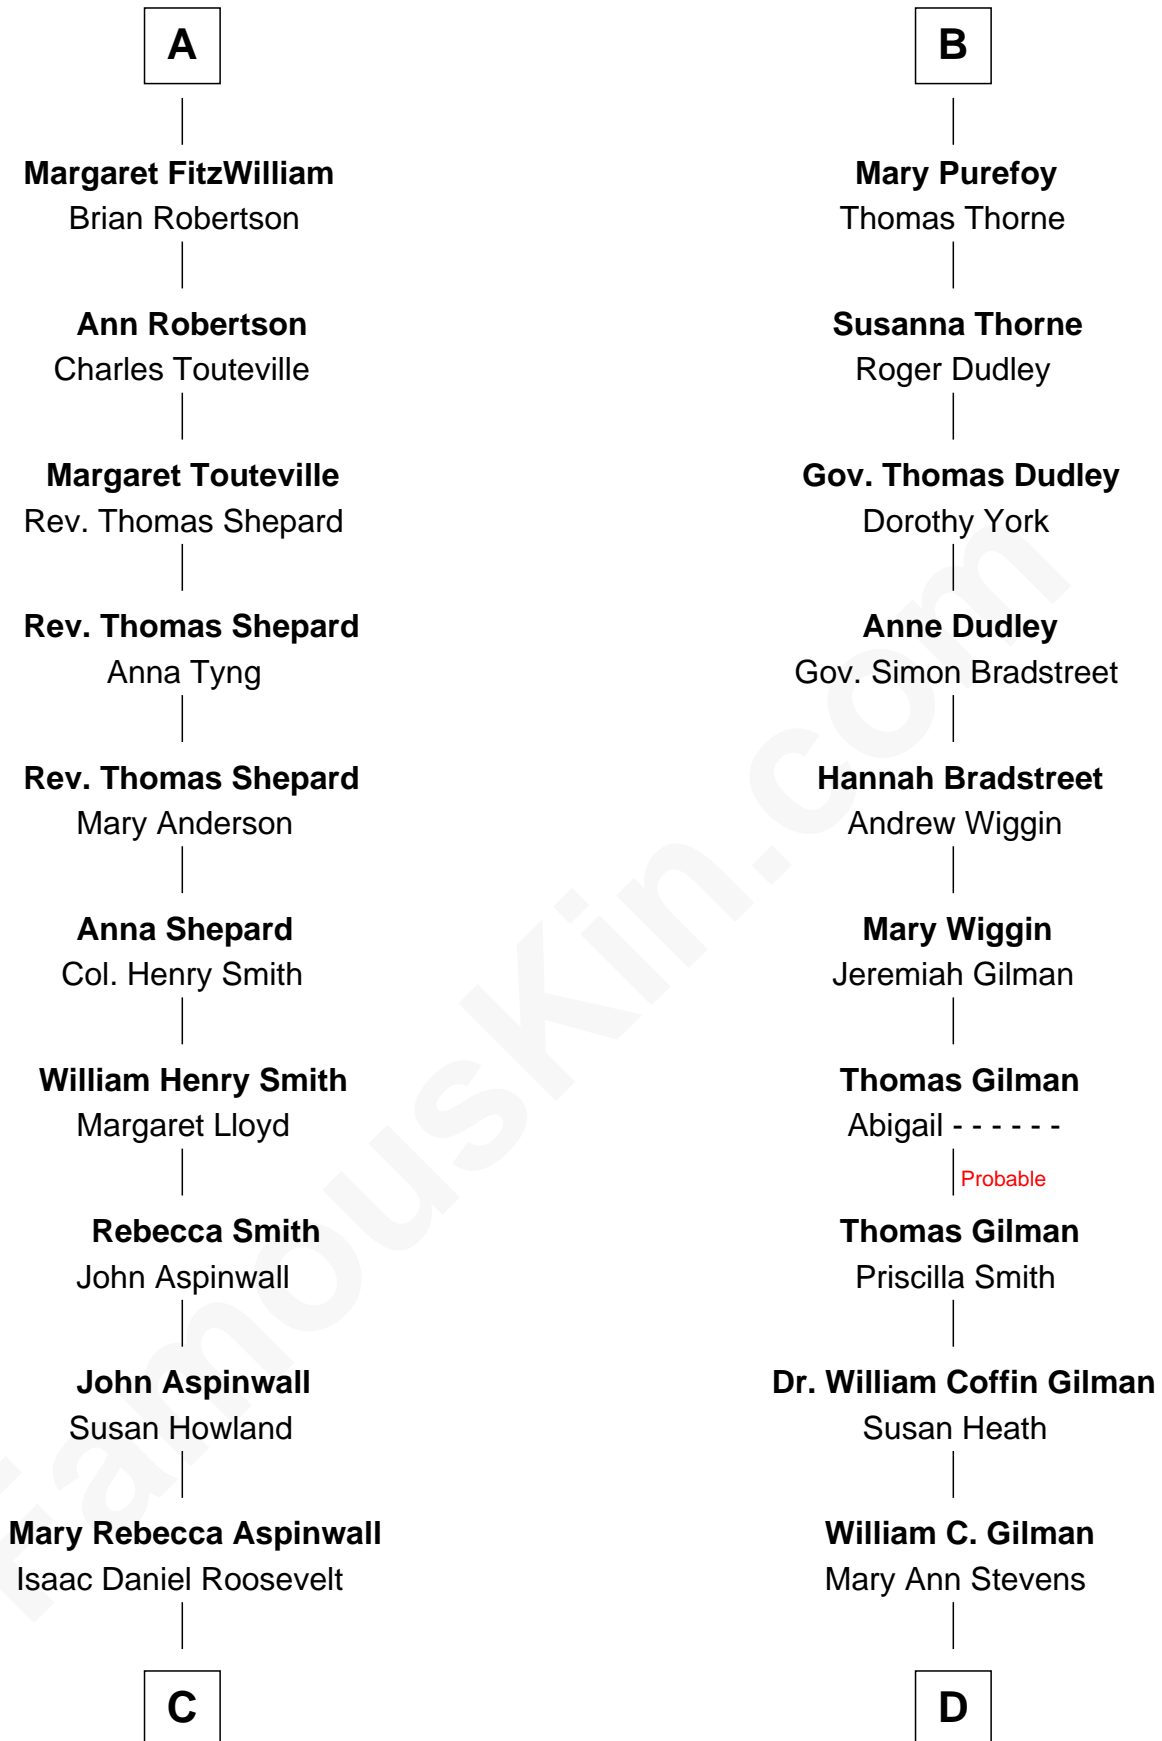

FamousKin.com
Relationship Chart of
Franklin D. Roosevelt
32nd U.S. President

18th cousin 2 times removed of
George Hamilton
TV and Movie Actor

Sir John Marmion
Maud de Furnival

C

James Roosevelt

Sara Delano

Franklin D. Roosevelt

32nd U.S. President

D

George C. Gilman

Elizabeth Melissa Lane

Lillian C. Gilman

Harry Fuller Hamilton

George William Hamilton