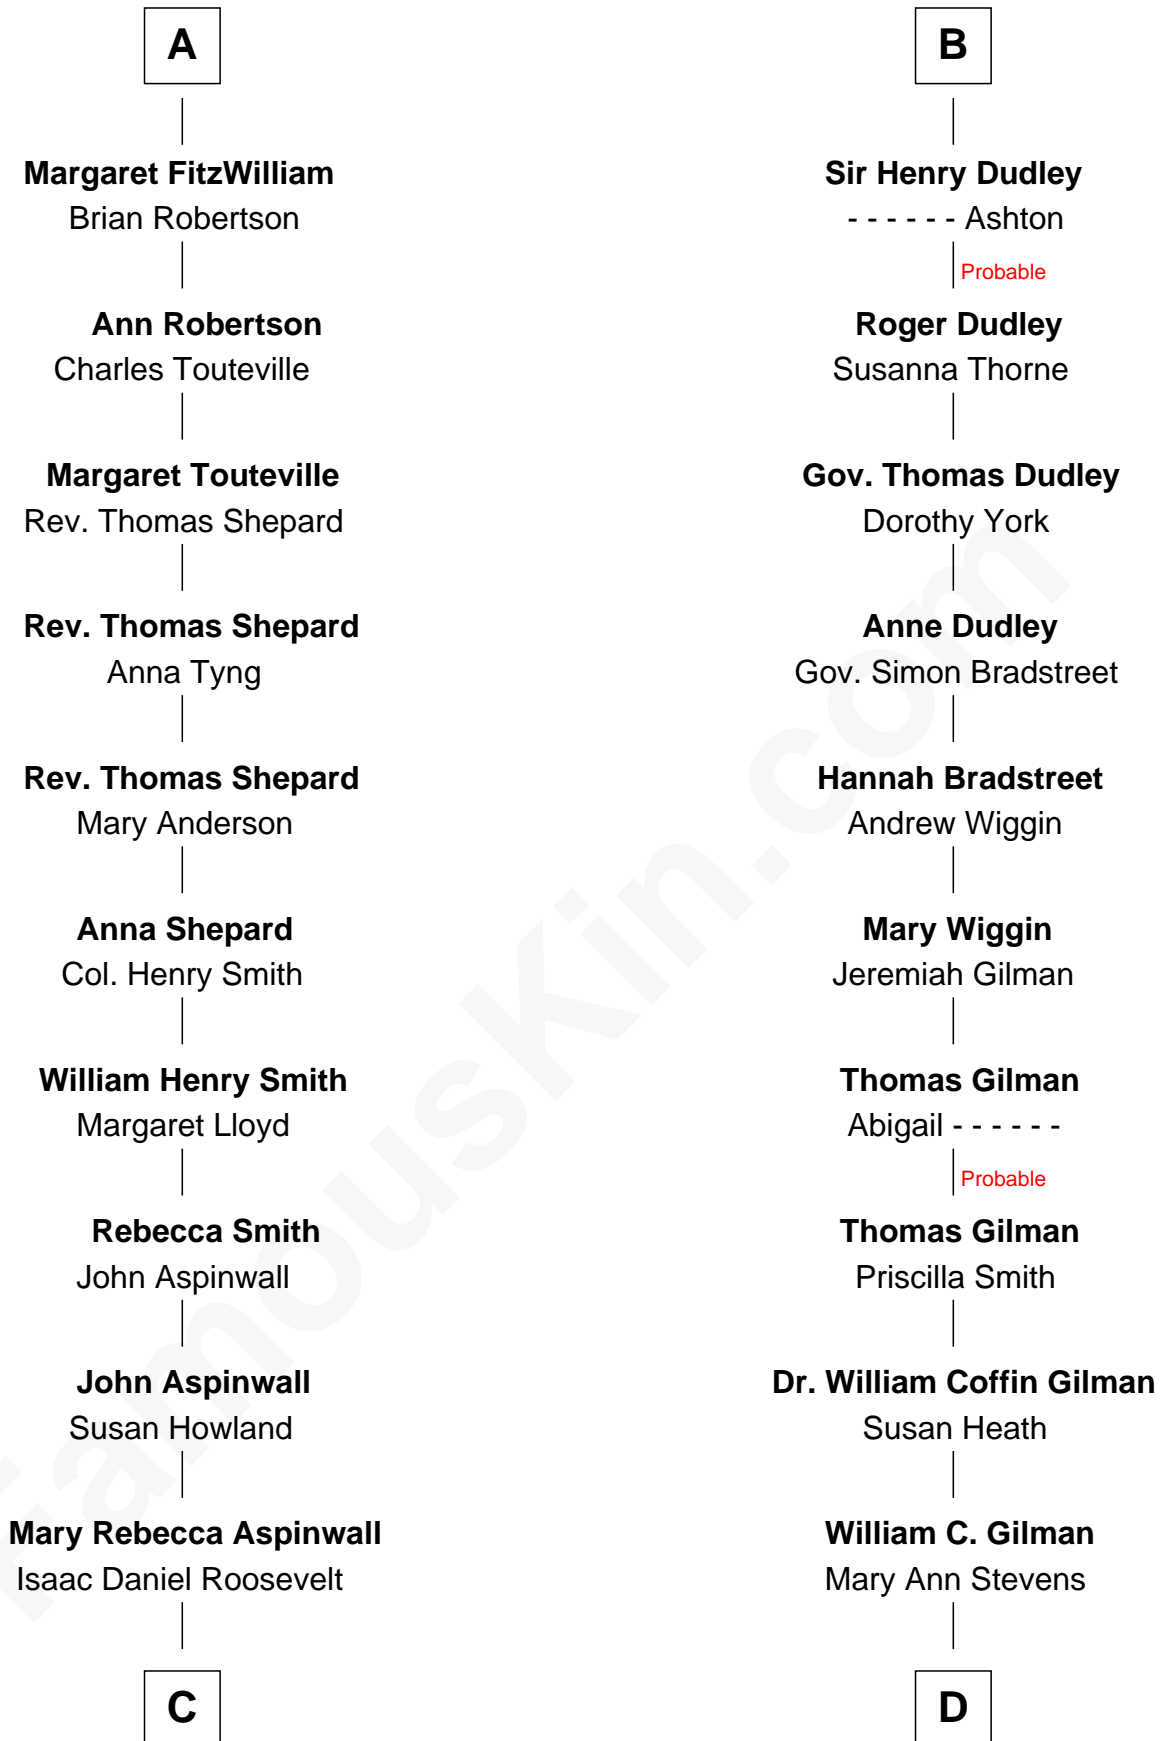

**FamousKin.com**  
**Relationship Chart of**  
**Franklin D. Roosevelt**  
*32nd U.S. President*

18th cousin 2 times removed of

**George Hamilton**  
*TV and Movie Actor*

**Eudo la Zouche**  
 Milicent de Cantilupe

**C**

**James Roosevelt**

Sara Delano

**Franklin D. Roosevelt**

*32nd U.S. President*

**D**

**George C. Gilman**

Elizabeth Melissa Lane

**Lillian C. Gilman**

Harry Fuller Hamilton

**George William Hamilton**

Anne Lucille Stevens

**George Hamilton**

*TV and Movie Actor*