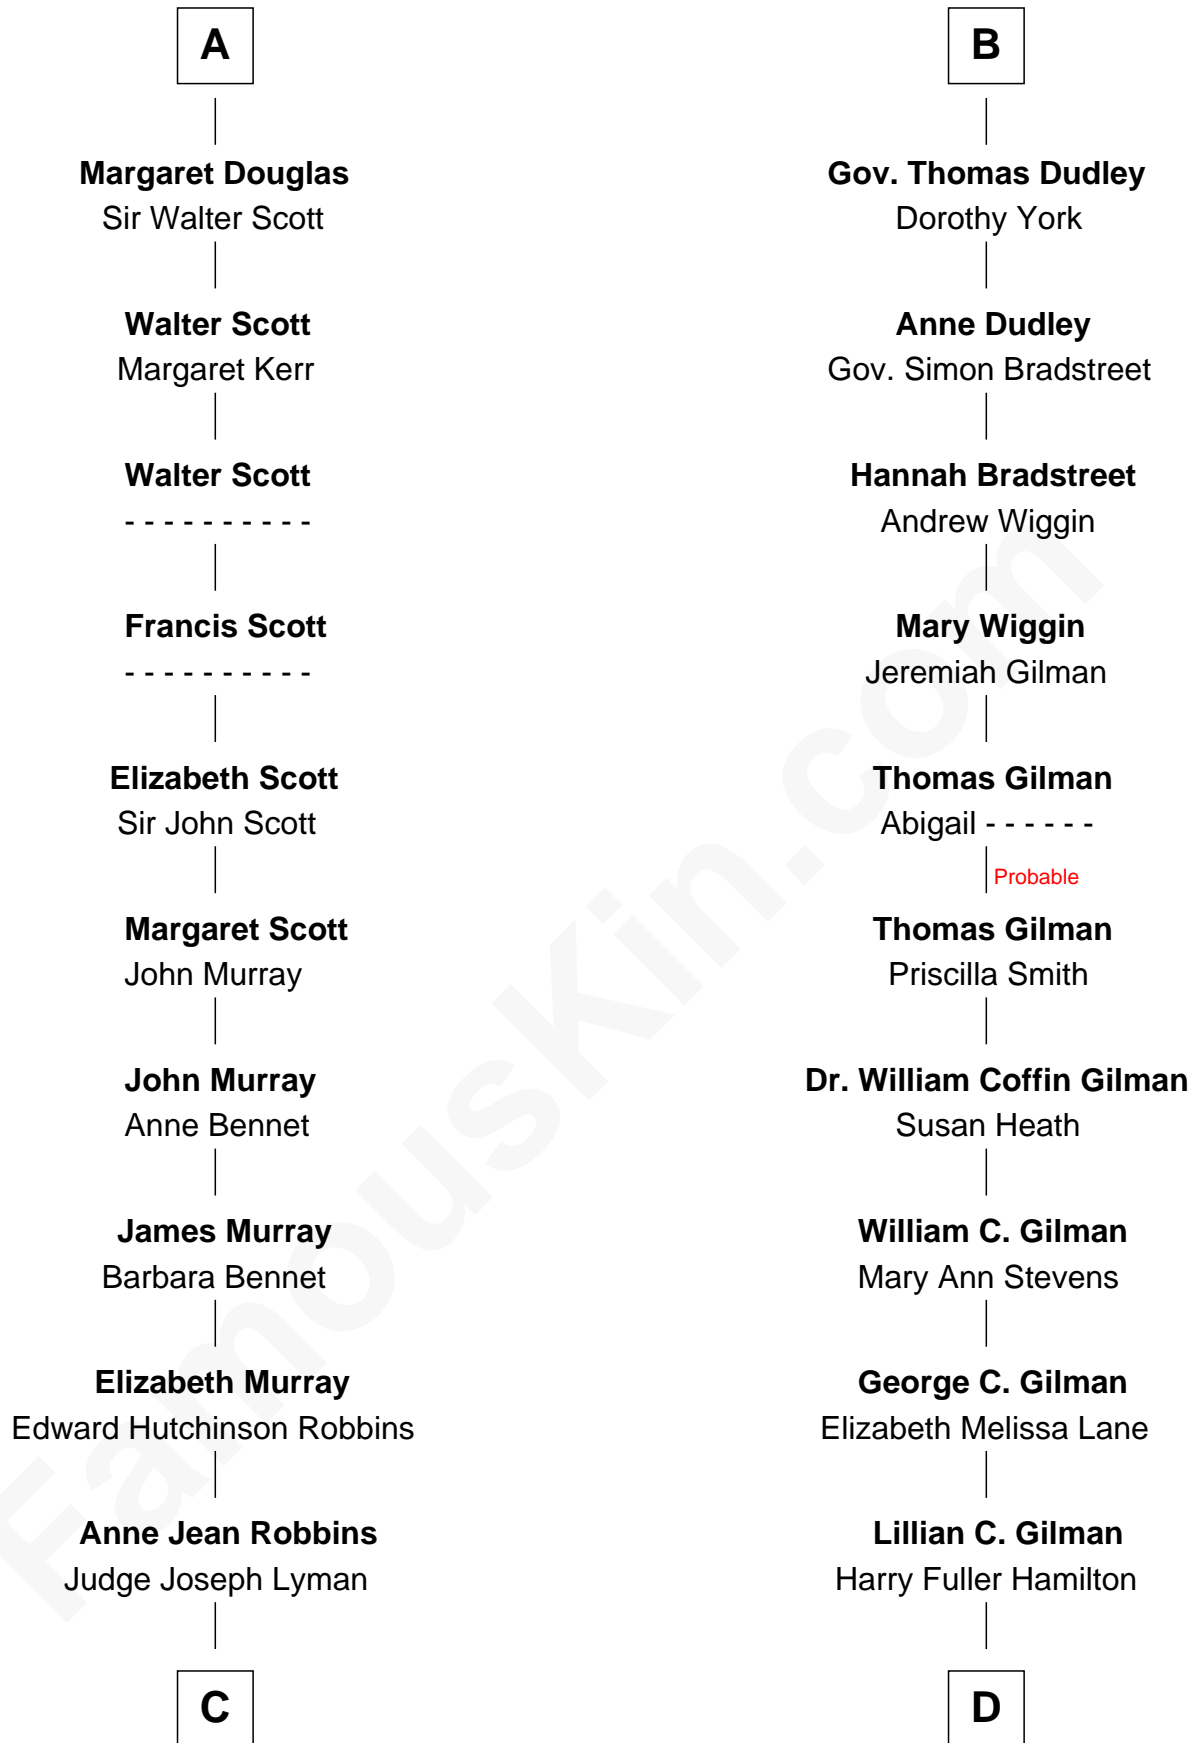

FamousKin.com
Relationship Chart of
Franklin D. Roosevelt
32nd U.S. President

18th cousin 1 time removed of
George Hamilton
TV and Movie Actor

Sir Thomas de Holand
 Alice Fitzalan

George Hamilton photo by [Angela George](#) [\(CC BY-SA 3.0\)](#)