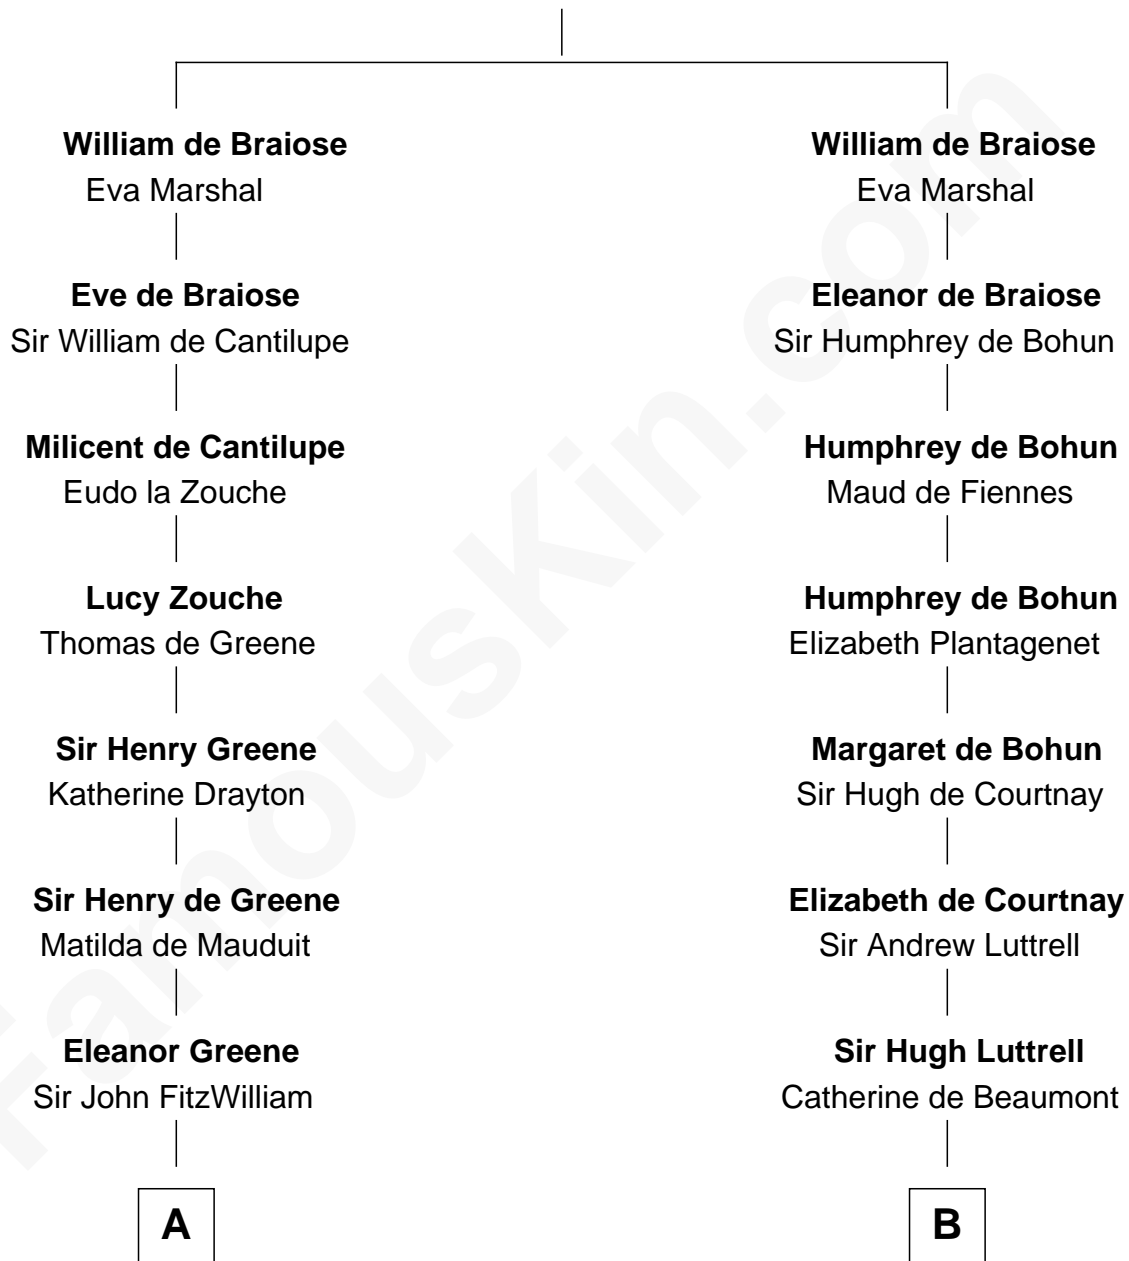

FamousKin.com
Relationship Chart of
Franklin D. Roosevelt
32nd U.S. President

20th cousin 1 time removed of
Herman Melville
Author of Moby Dick

Reginald de Braiose

C

Rebecca Smith

John Aspinwall

John Aspinwall

Susan Howland

Mary Rebecca Aspinwall

Isaac Daniel Roosevelt

James Roosevelt

Sara Delano

Franklin D. Roosevelt

32nd U.S. President

D