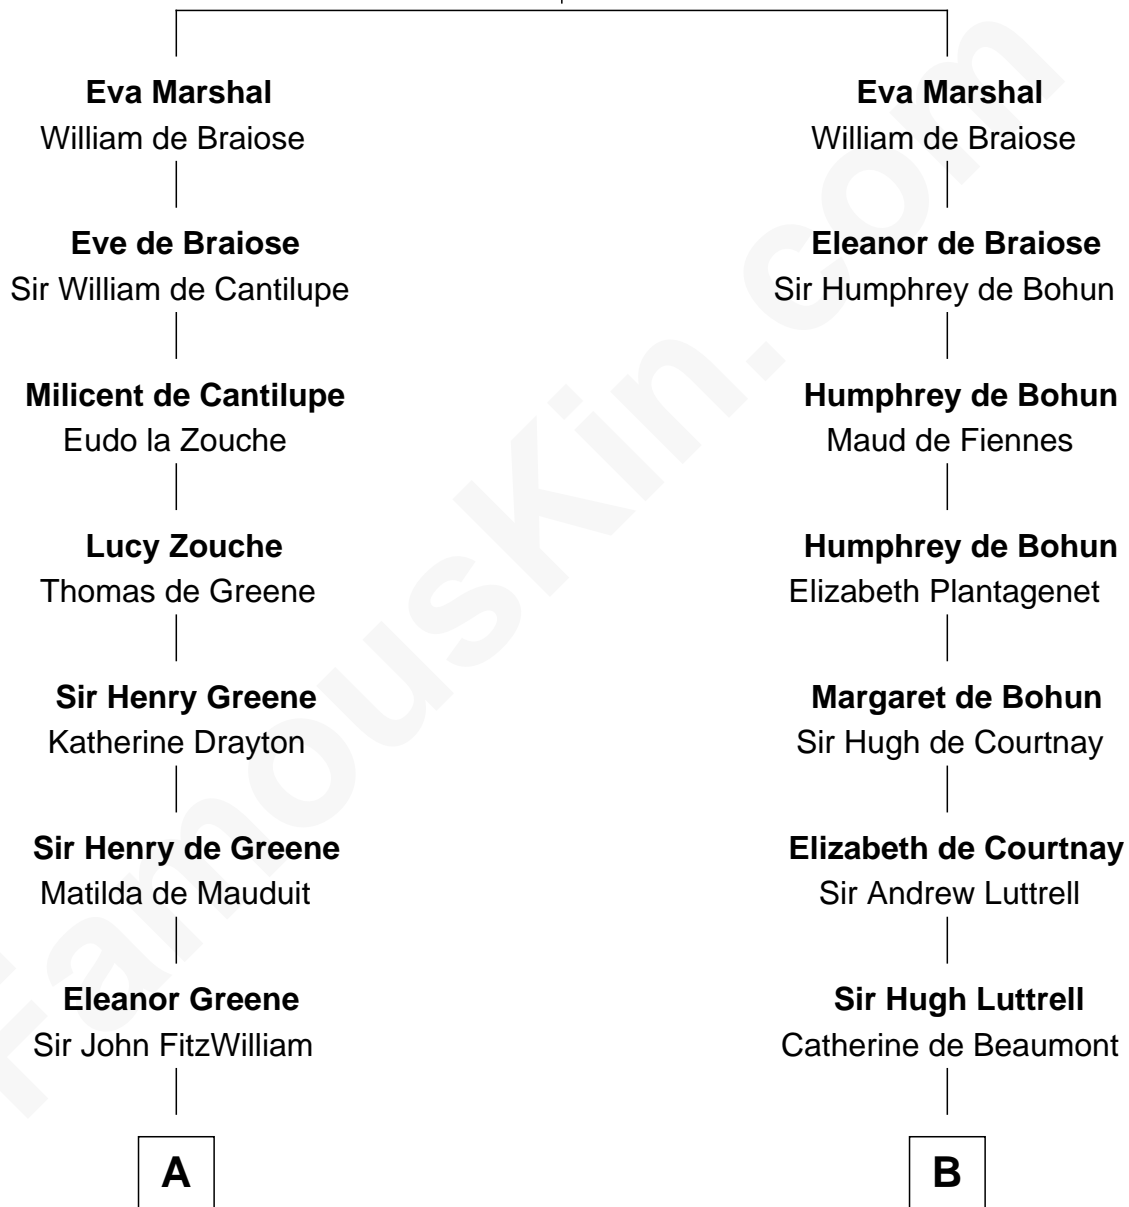

FamousKin.com
Relationship Chart of
Franklin D. Roosevelt
32nd U.S. President

20th cousin 1 time removed of
Herman Melville
Author of Moby Dick

Sir William Marshal
 Isabel de Clare

C

Rebecca Smith

John Aspinwall

John Aspinwall

Susan Howland

Mary Rebecca Aspinwall

Isaac Daniel Roosevelt

James Roosevelt

Sara Delano

Franklin D. Roosevelt

32nd U.S. President