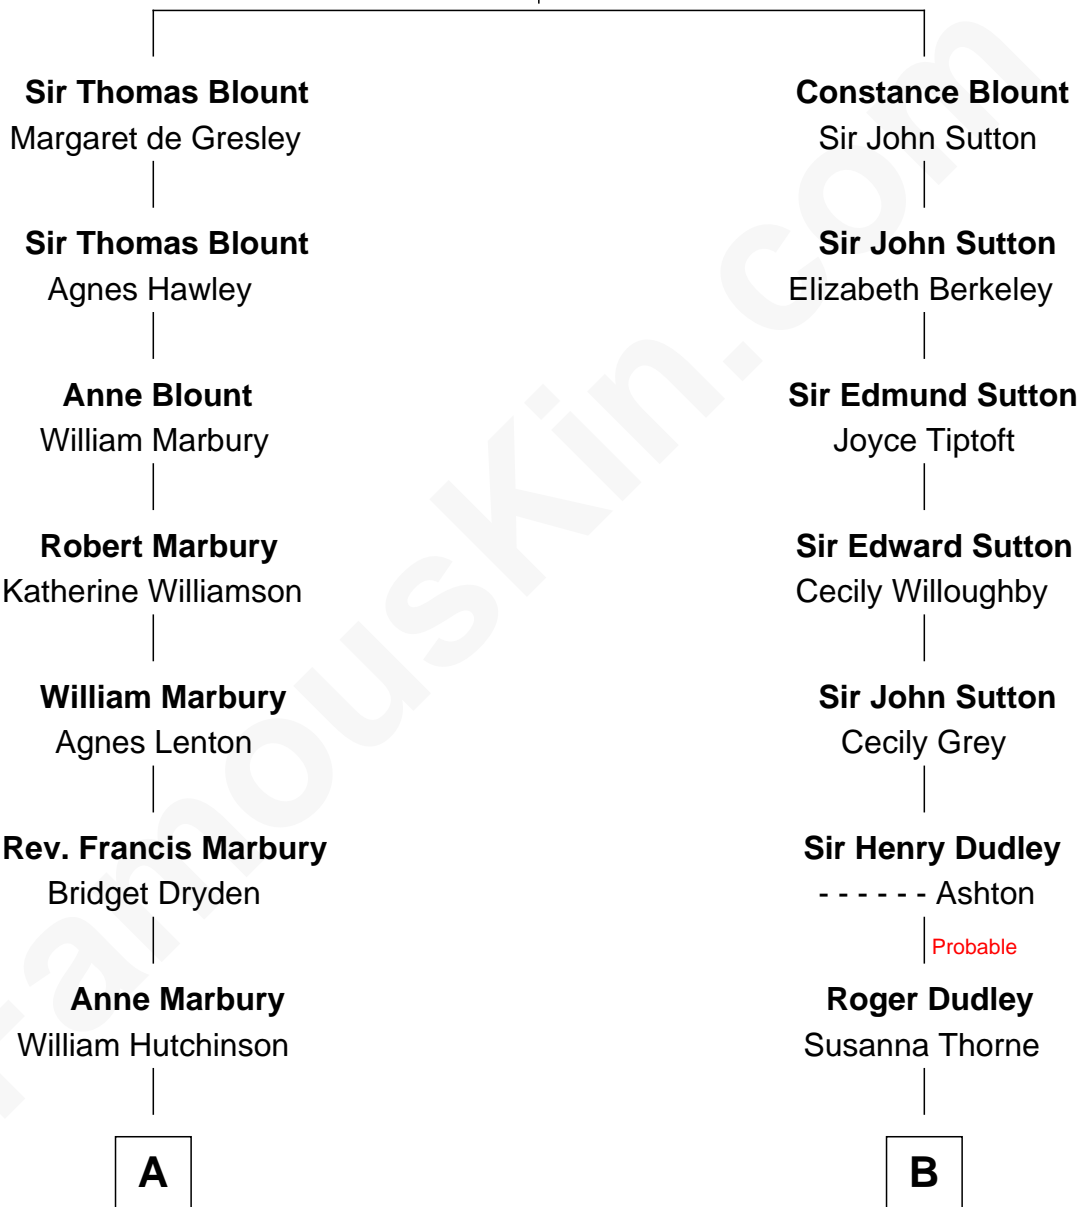

FamousKin.com
Relationship Chart of
Franklin D. Roosevelt
32nd U.S. President

15th cousin 2 times removed of
Dick Clark
Radio and TV Host

Sir Walter Blount
 Sancha de Ayala

Dick Clark photo by [Alan Light](#) (CC BY 2.0)