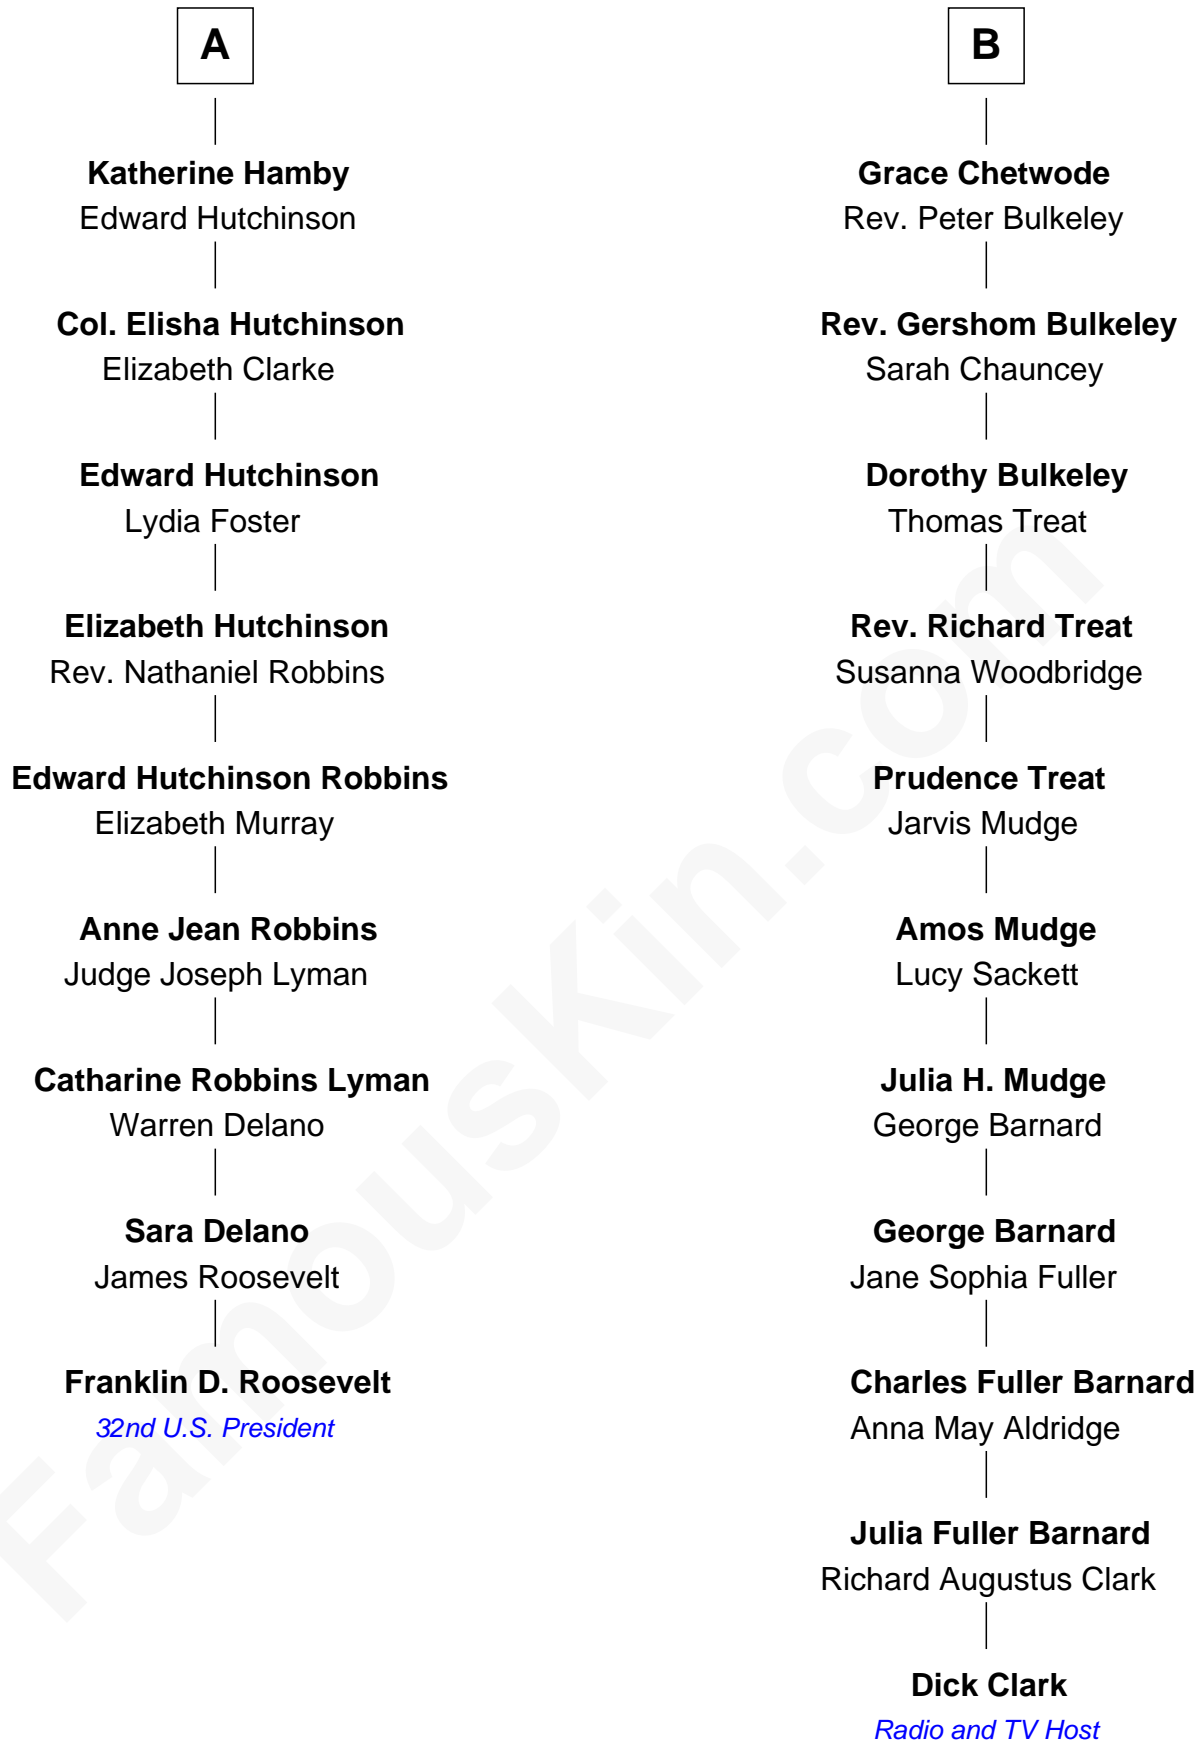

FamousKin.com
Relationship Chart of
Franklin D. Roosevelt
32nd U.S. President

15th cousin 2 times removed of
Dick Clark
Radio and TV Host

Sir Baldwin Freville
 Maude le Scrope

Margaret Freville
 Sir Hugh Willoughby

Joyce Freville
 Sir Roger Aston

Margery Willoughby
 Sir Godfrey Hilton

Sir Robert Aston
 Isabel Brereton

Elizabeth Hilton
 Richard Thimbleby

John Aston
 Elizabeth Delves

Anne Thimbleby
 John Booth

Sir John Aston
 Joan Lyttleton

Eleanor Booth
 Edward Hamby

Sir Edward Aston
 Joan Bowles

William Hamby
 Margaret Blewett

Frances Aston
 Robert Needham

Robert Hamby
 Elizabeth Arnold

Dorothy Needham
 Sir Richard Chetwode

A

B

Dick Clark photo by [Alan Light](#) (CC BY 2.0)