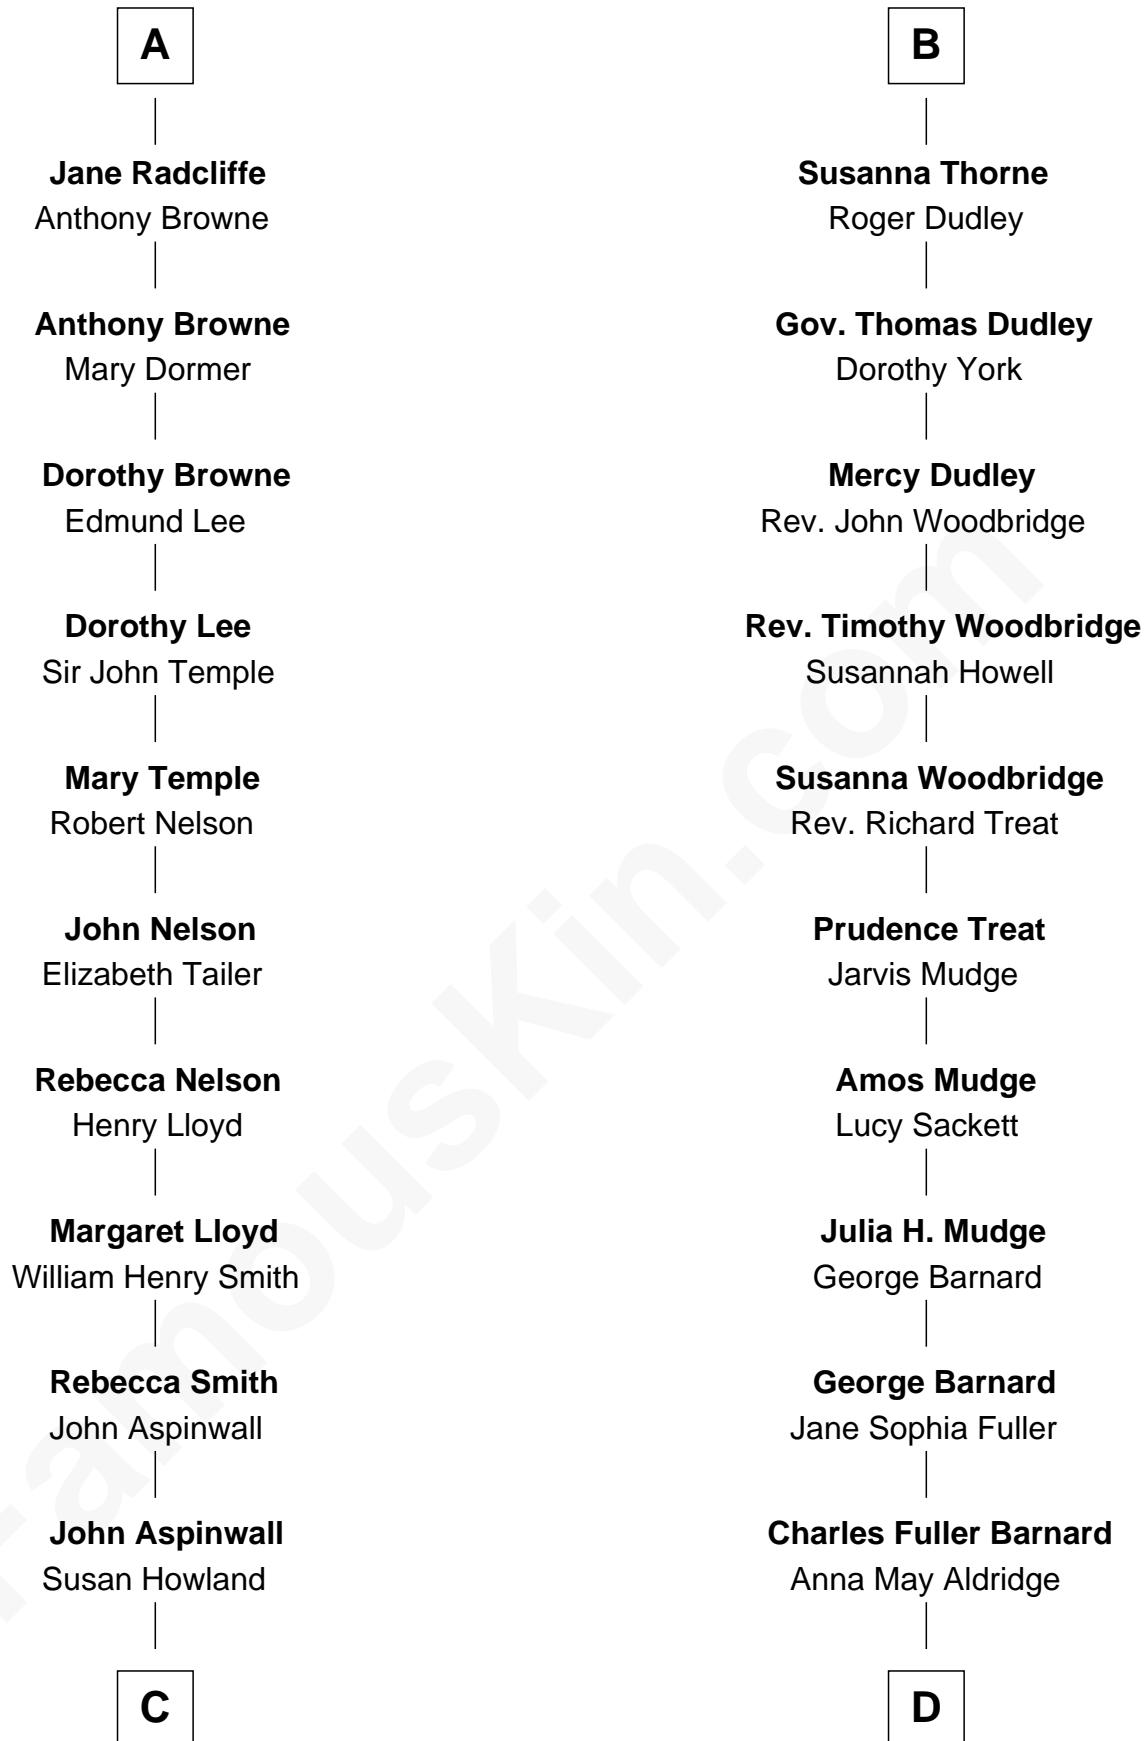

FamousKin.com
Relationship Chart of
Franklin D. Roosevelt
32nd U.S. President

18th cousin 1 time removed of
Dick Clark
Radio and TV Host

FamousKin.com