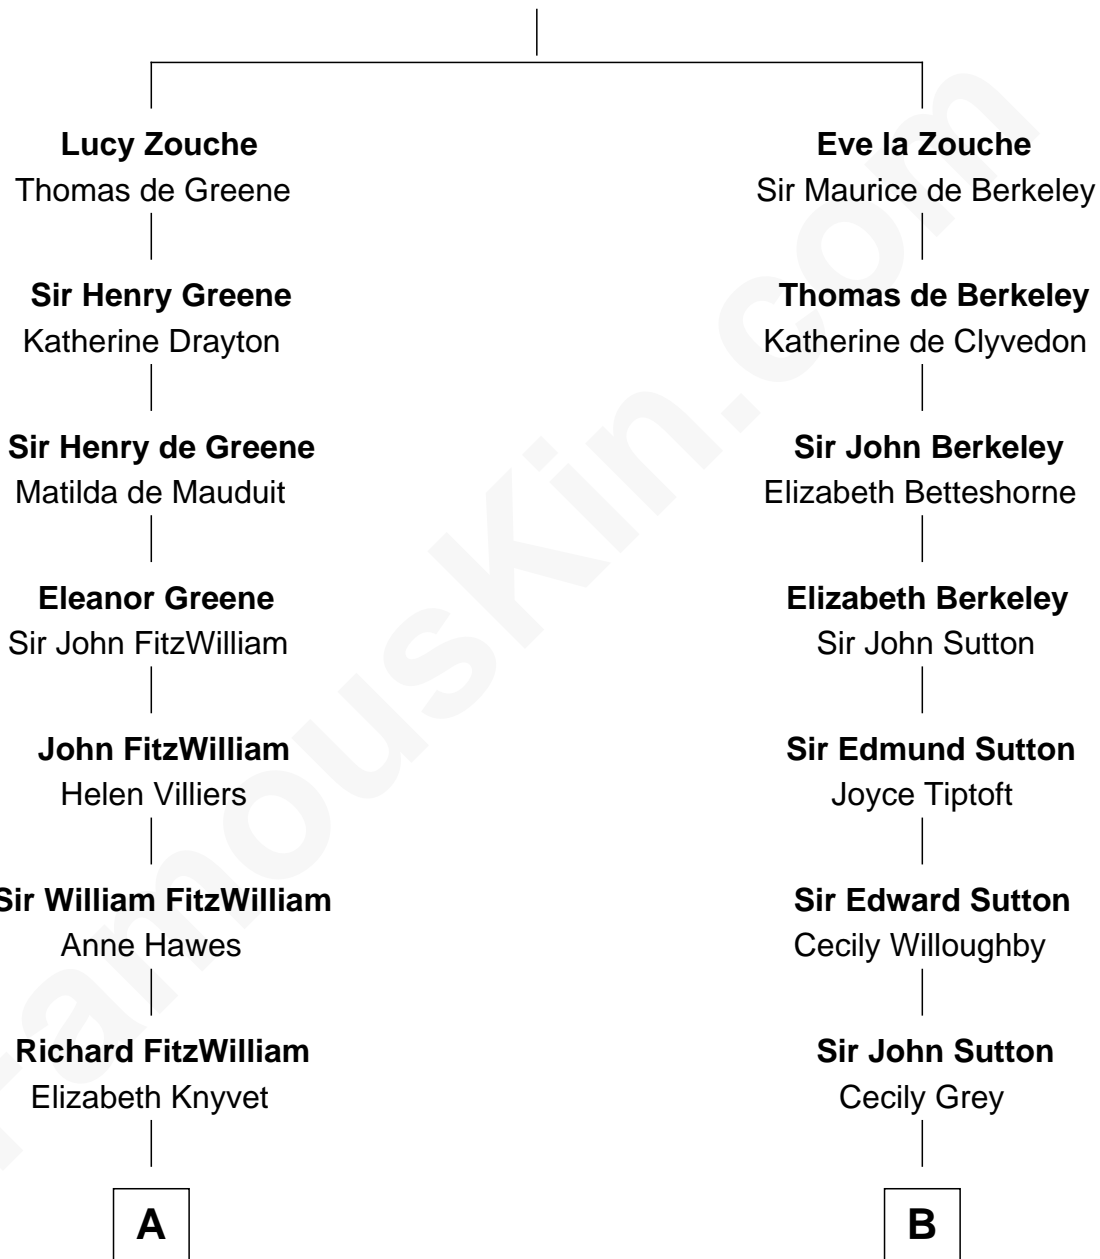

FamousKin.com
Relationship Chart of
Franklin D. Roosevelt
32nd U.S. President

18th cousin 1 time removed of
Dick Clark
Radio and TV Host

Eudo la Zouche
 Milicent de Cantilupe

C

James Roosevelt

Sara Delano

Franklin D. Roosevelt

32nd U.S. President

D

Charles Fuller Barnard

Anna May Aldridge

Julia Fuller Barnard

Richard Augustus Clark

Dick Clark

Radio and TV Host