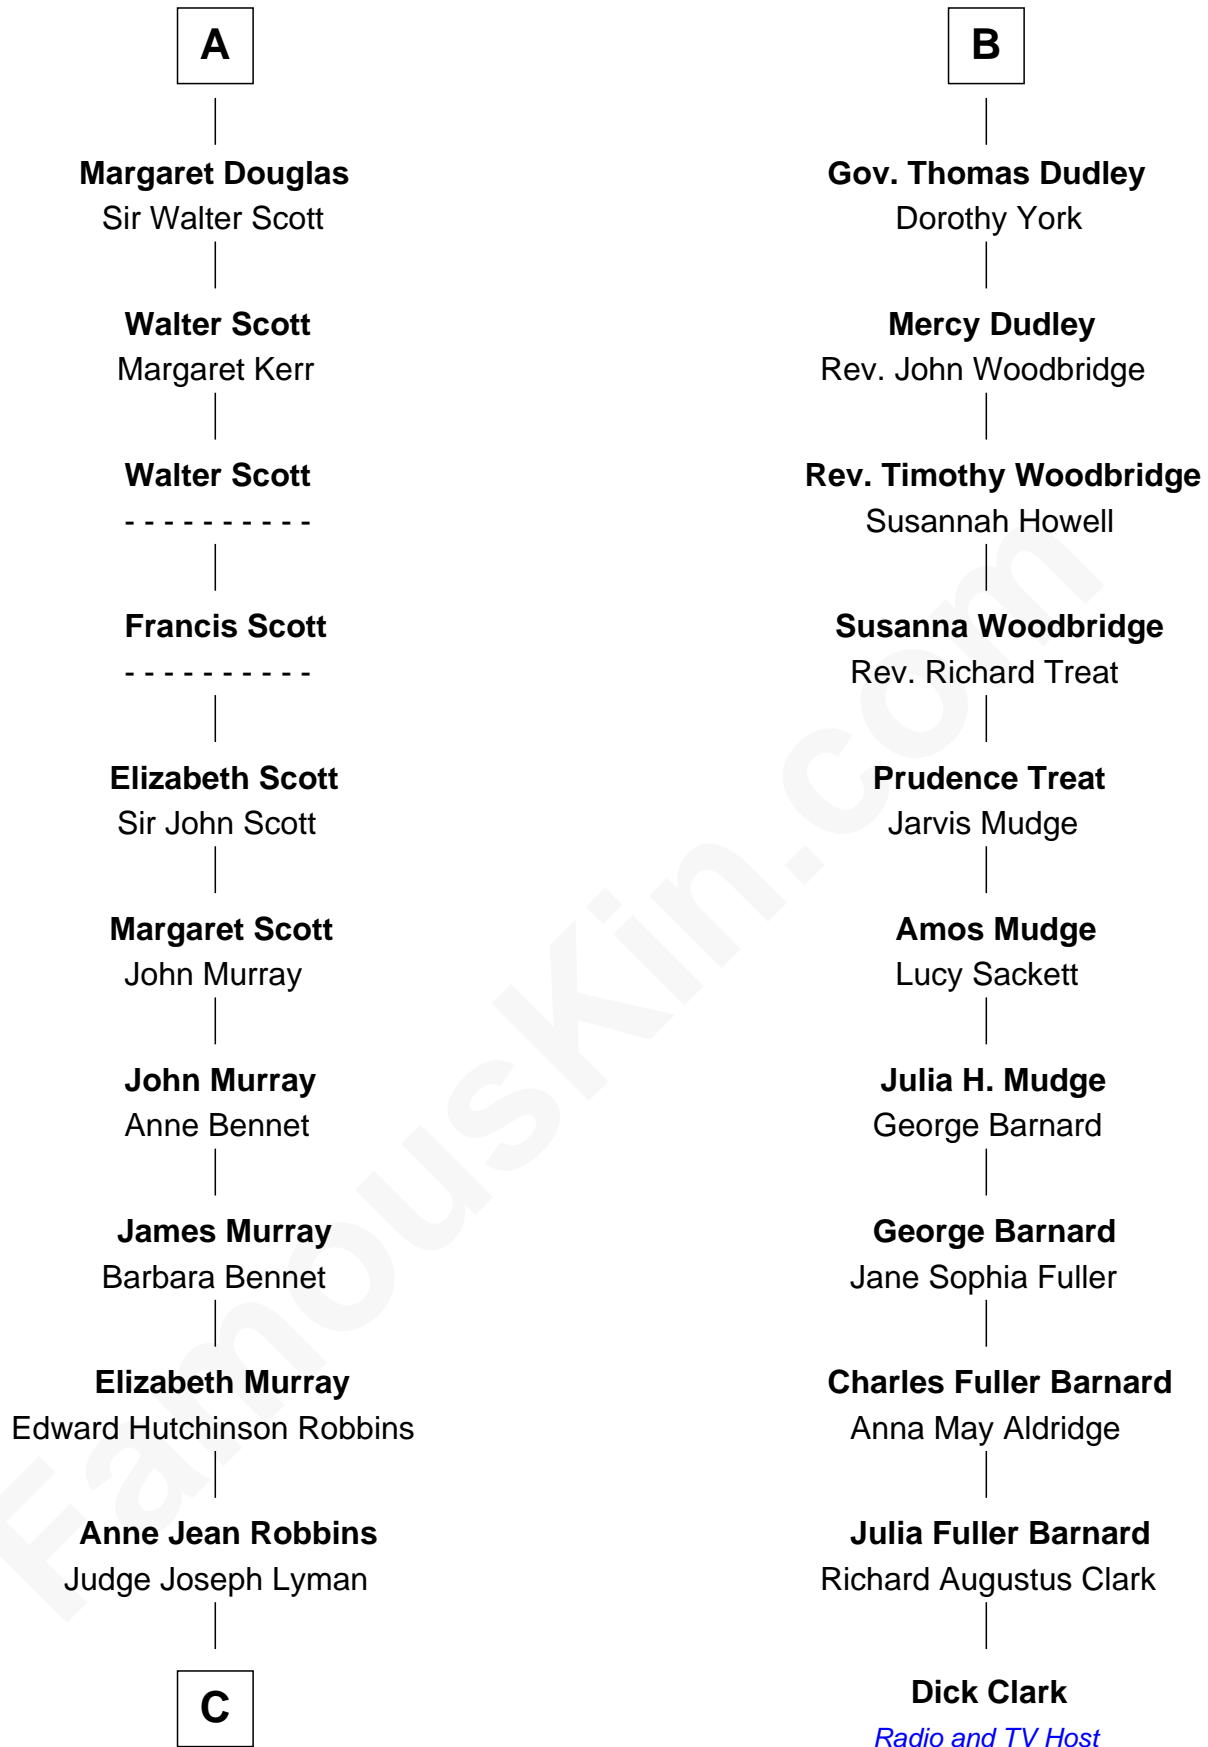

FamousKin.com
Relationship Chart of
Franklin D. Roosevelt
32nd U.S. President

17th cousin 2 times removed of
Dick Clark
Radio and TV Host

Sir Thomas de Holand
 Alice Fitzalan

C

—
Catharine Robbins Lyman

Warren Delano

—
Sara Delano

James Roosevelt

—
Franklin D. Roosevelt

32nd U.S. President

FamousKin.com