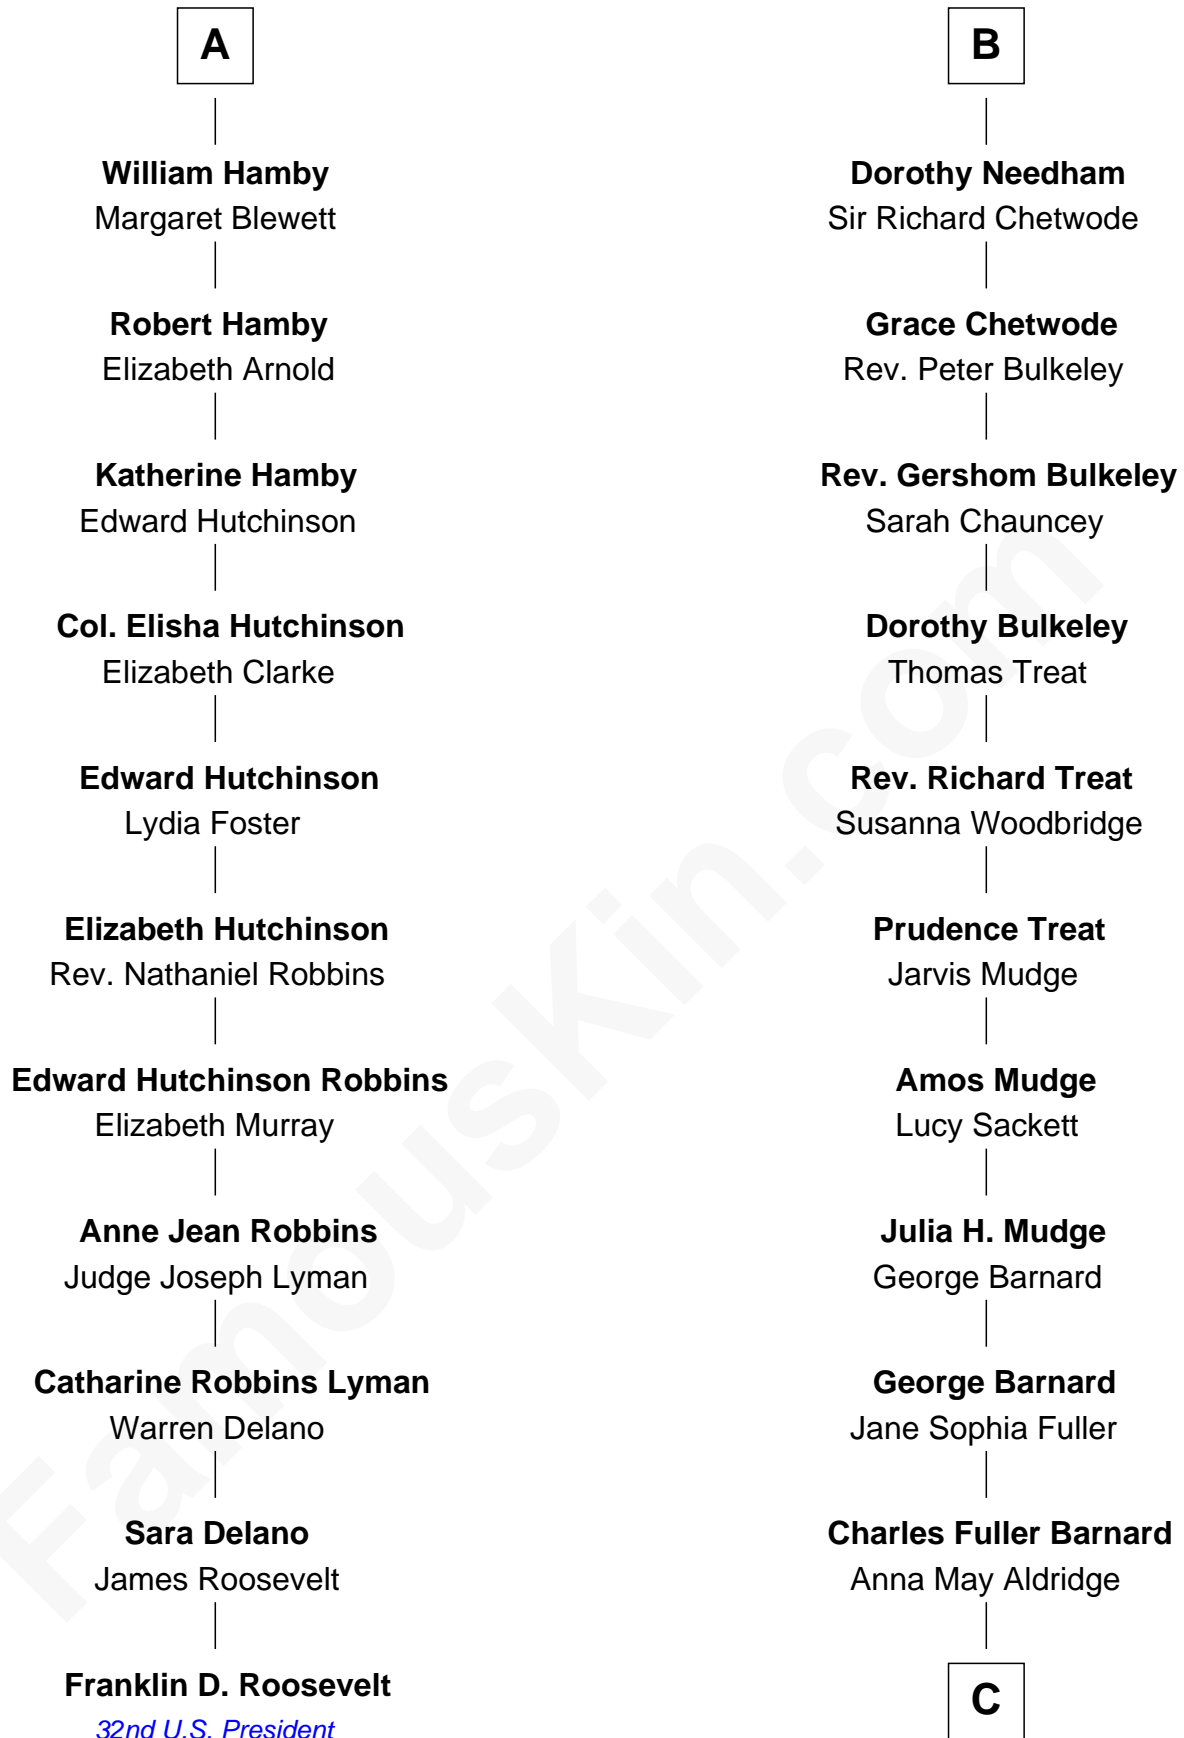

FamousKin.com
Relationship Chart of
Franklin D. Roosevelt
32nd U.S. President

17th cousin 1 time removed of

Dick Clark
Radio and TV Host

John de Welles
 Maud de Roos

C

Julia Fuller Barnard
Richard Augustus Clark