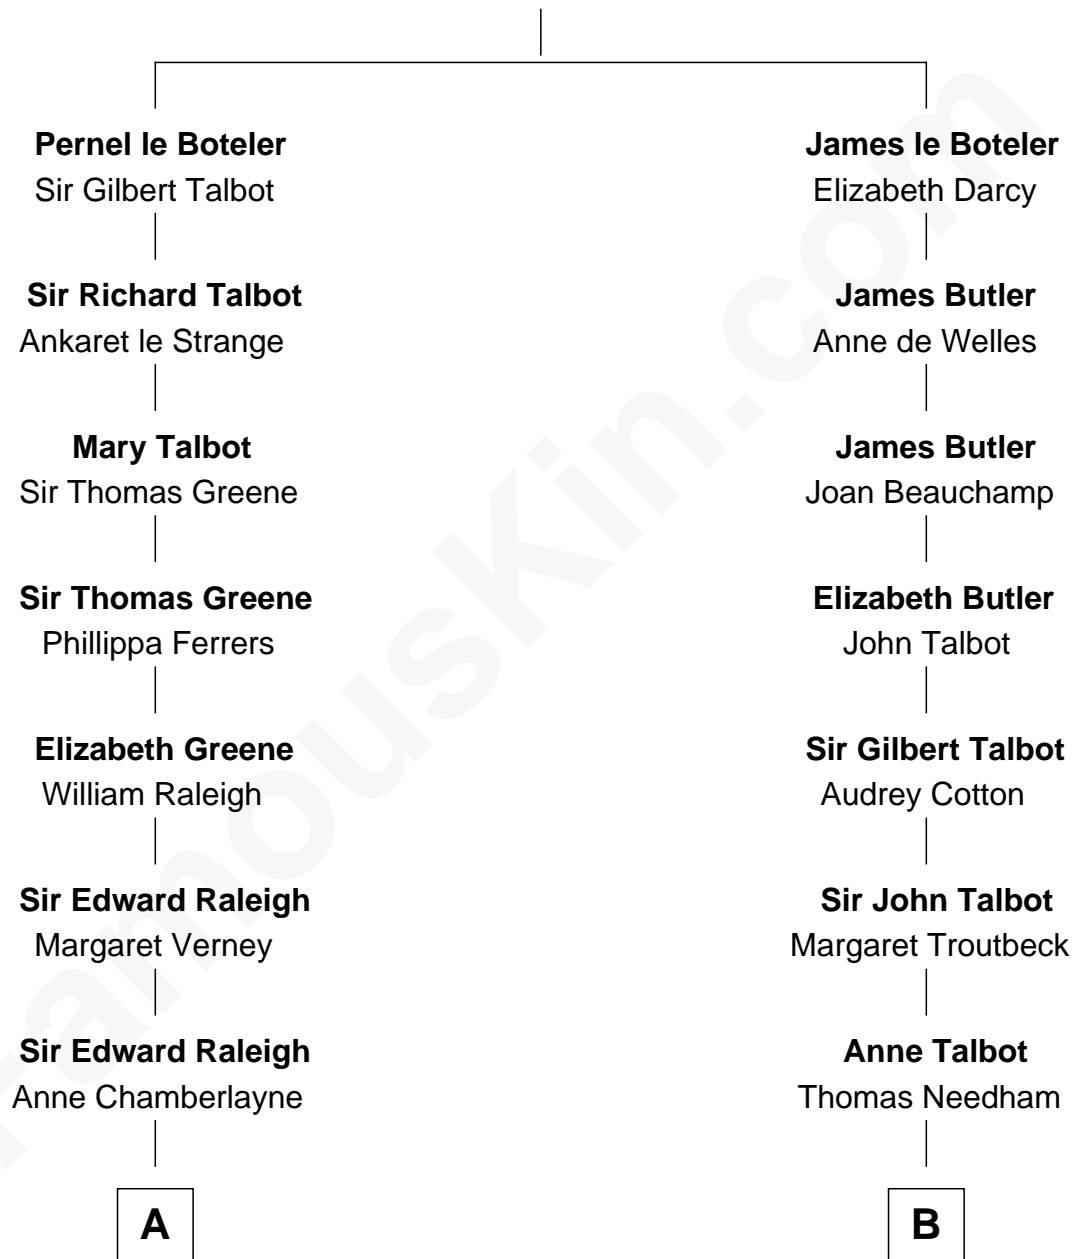

Sir James le Boteler

Eleanor de Bohun