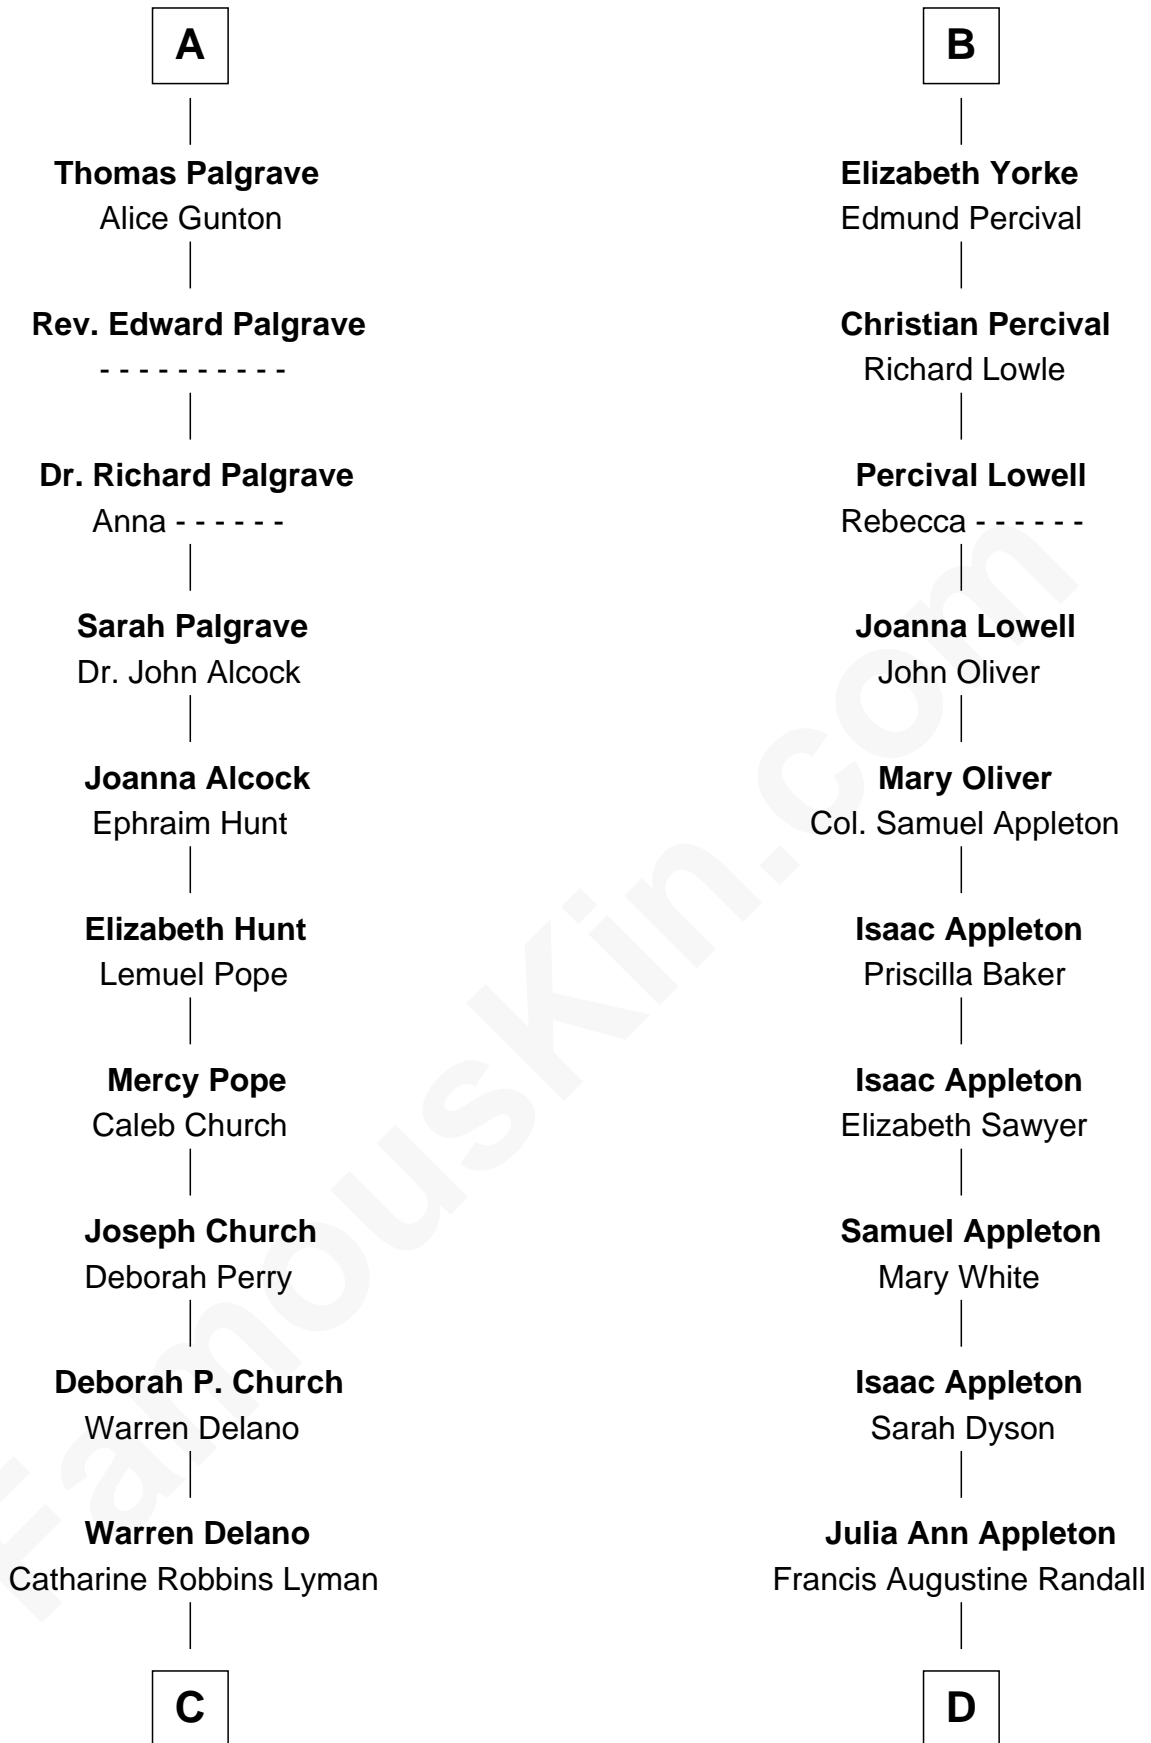

FamousKin.com
Relationship Chart of
Franklin D. Roosevelt
32nd U.S. President

18th cousin 3 times removed of
James Spader
TV and Movie Actor

Humphrey de Bohun
 Elizabeth Plantagenet

Sir William de Bohun
 Elizabeth de Badlesmere

Margaret de Bohun
 Sir Hugh de Courtnay

Elizabeth de Bohun
 Sir Richard Fitzalan

Elizabeth de Courtnay
 Sir Andrew Luttrell

Elizabeth Fitzalan
 Sir Robert Goushill

Sir Hugh Luttrell
 Catherine de Beaumont

Elizabeth Goushill
 Sir Robert Wingfield

Sir John Luttrell
 Margaret Touchet

Elizabeth Wingfield
 Sir William Brandon

Sir James Luttrell
 Elizabeth Courtnay

Eleanor Brandon
 John Glemham

Sir Hugh Luttrell
 Margaret Hill

Anne Glemham
 Henry Palgrave

Eleanor Luttrell
 Roger Yorke

A

B

C

Sara Delano
James Roosevelt

Franklin D. Roosevelt
32nd U.S. President

D