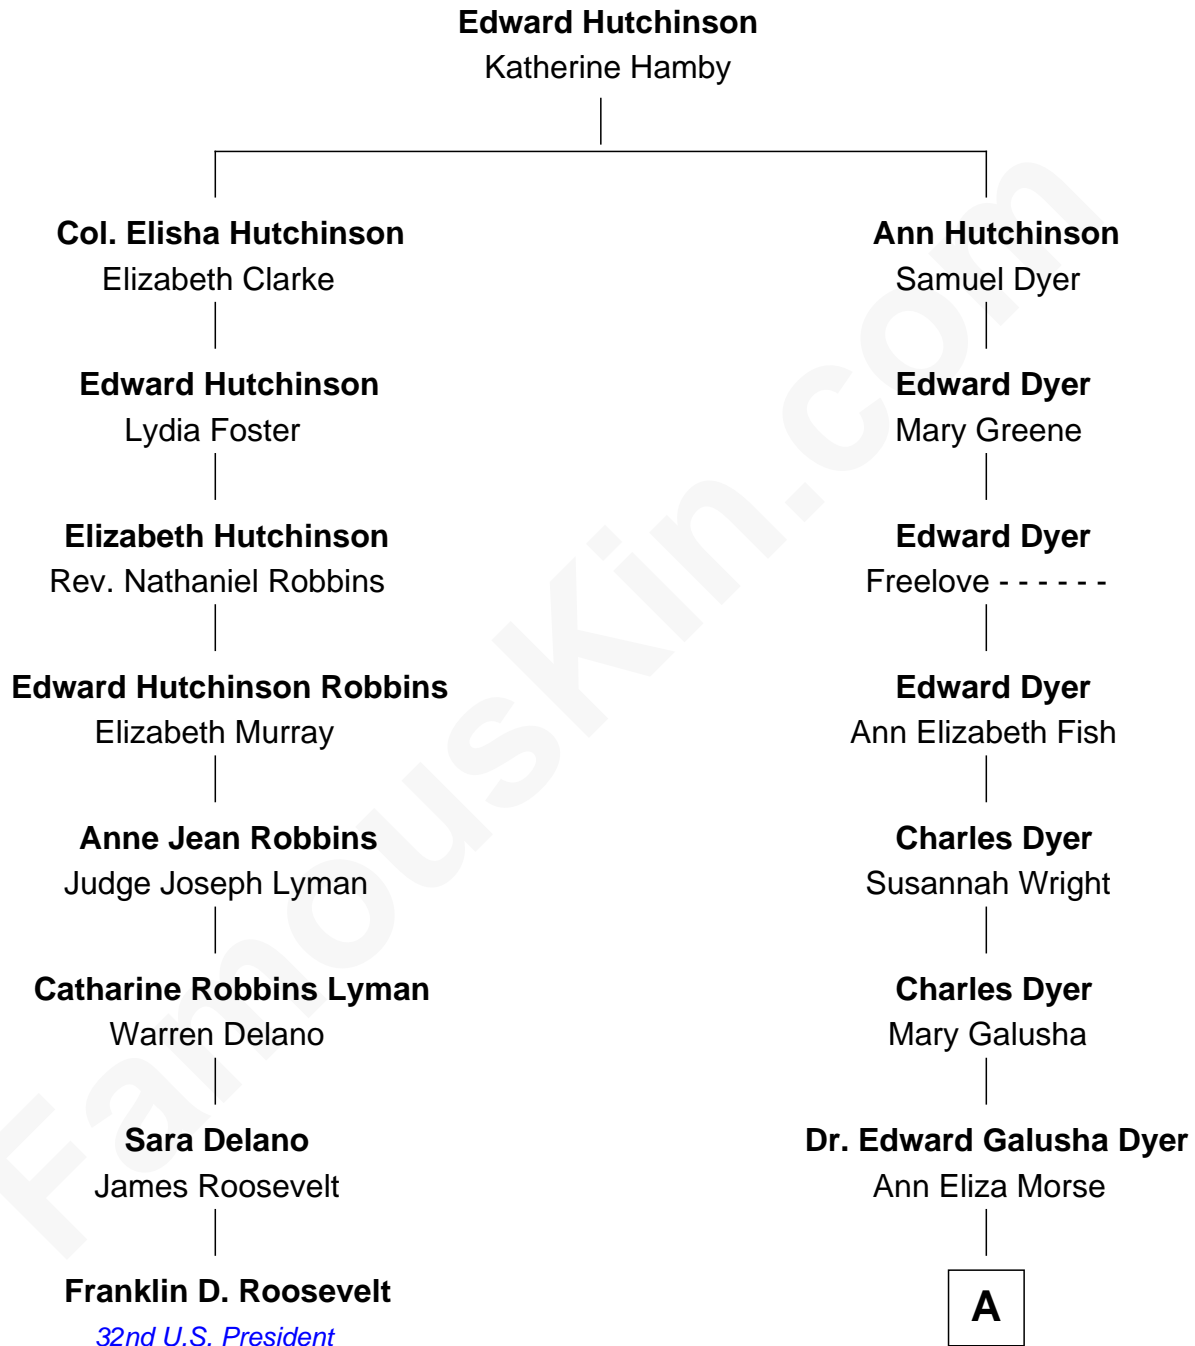

**FamousKin.com**  
**Relationship Chart of**  
**Franklin D. Roosevelt**  
*32nd U.S. President*

**7th cousin 4 times removed of**  
**Andrew Shue**  
*TV Actor*

**A**

**Emily Almira Dyer**  
Alexander Hunter Gunn

**Alexander Hunter Gunn**  
Harriet Grace Brewster Willcox

**Mary Brewster Gunn**  
Adoniram Judson Wells

**Anne Brewster Wells**  
James William Shue

**Andrew Shue**  
*TV Actor*