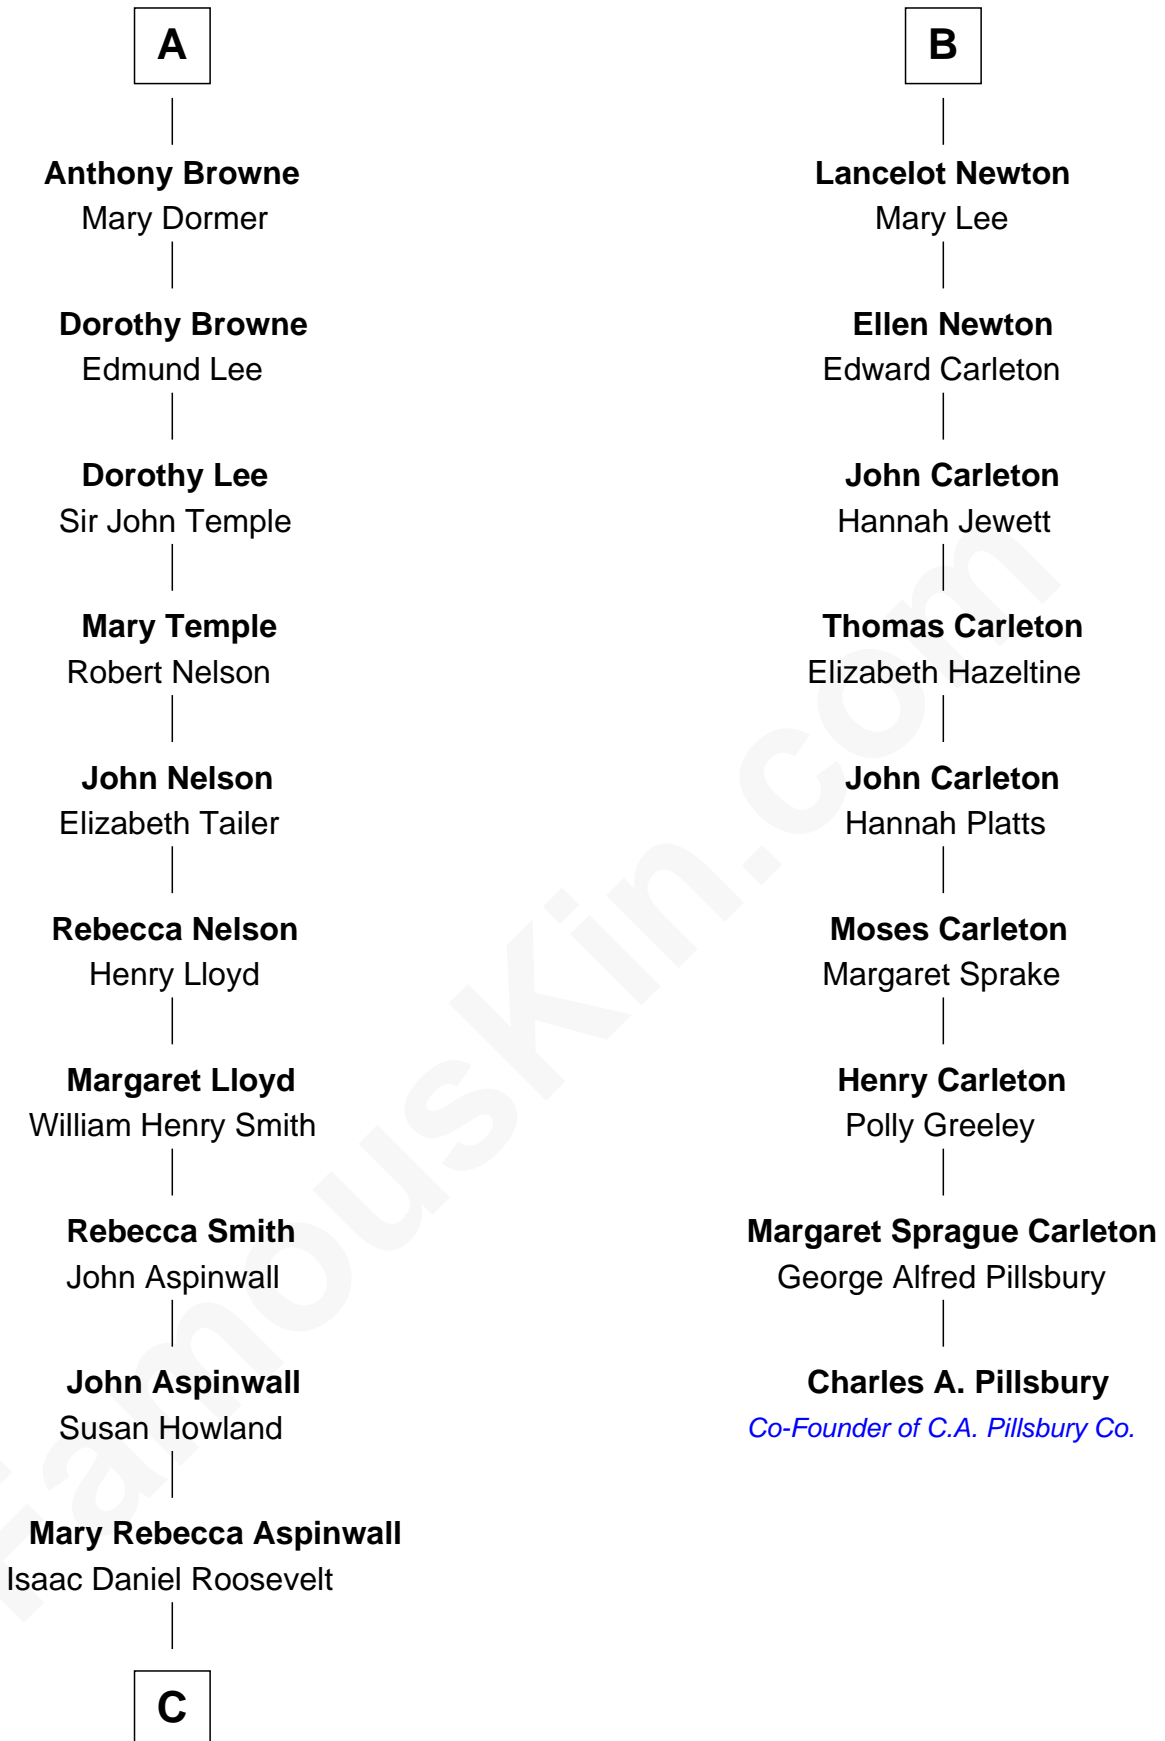

FamousKin.com
Relationship Chart of
Franklin D. Roosevelt
32nd U.S. President

15th cousin 3 times removed of
Charles A. Pillsbury
Co-Founder of C.A. Pillsbury Co.

C

James Roosevelt

Sara Delano

Franklin D. Roosevelt

32nd U.S. President

FamousKin.com