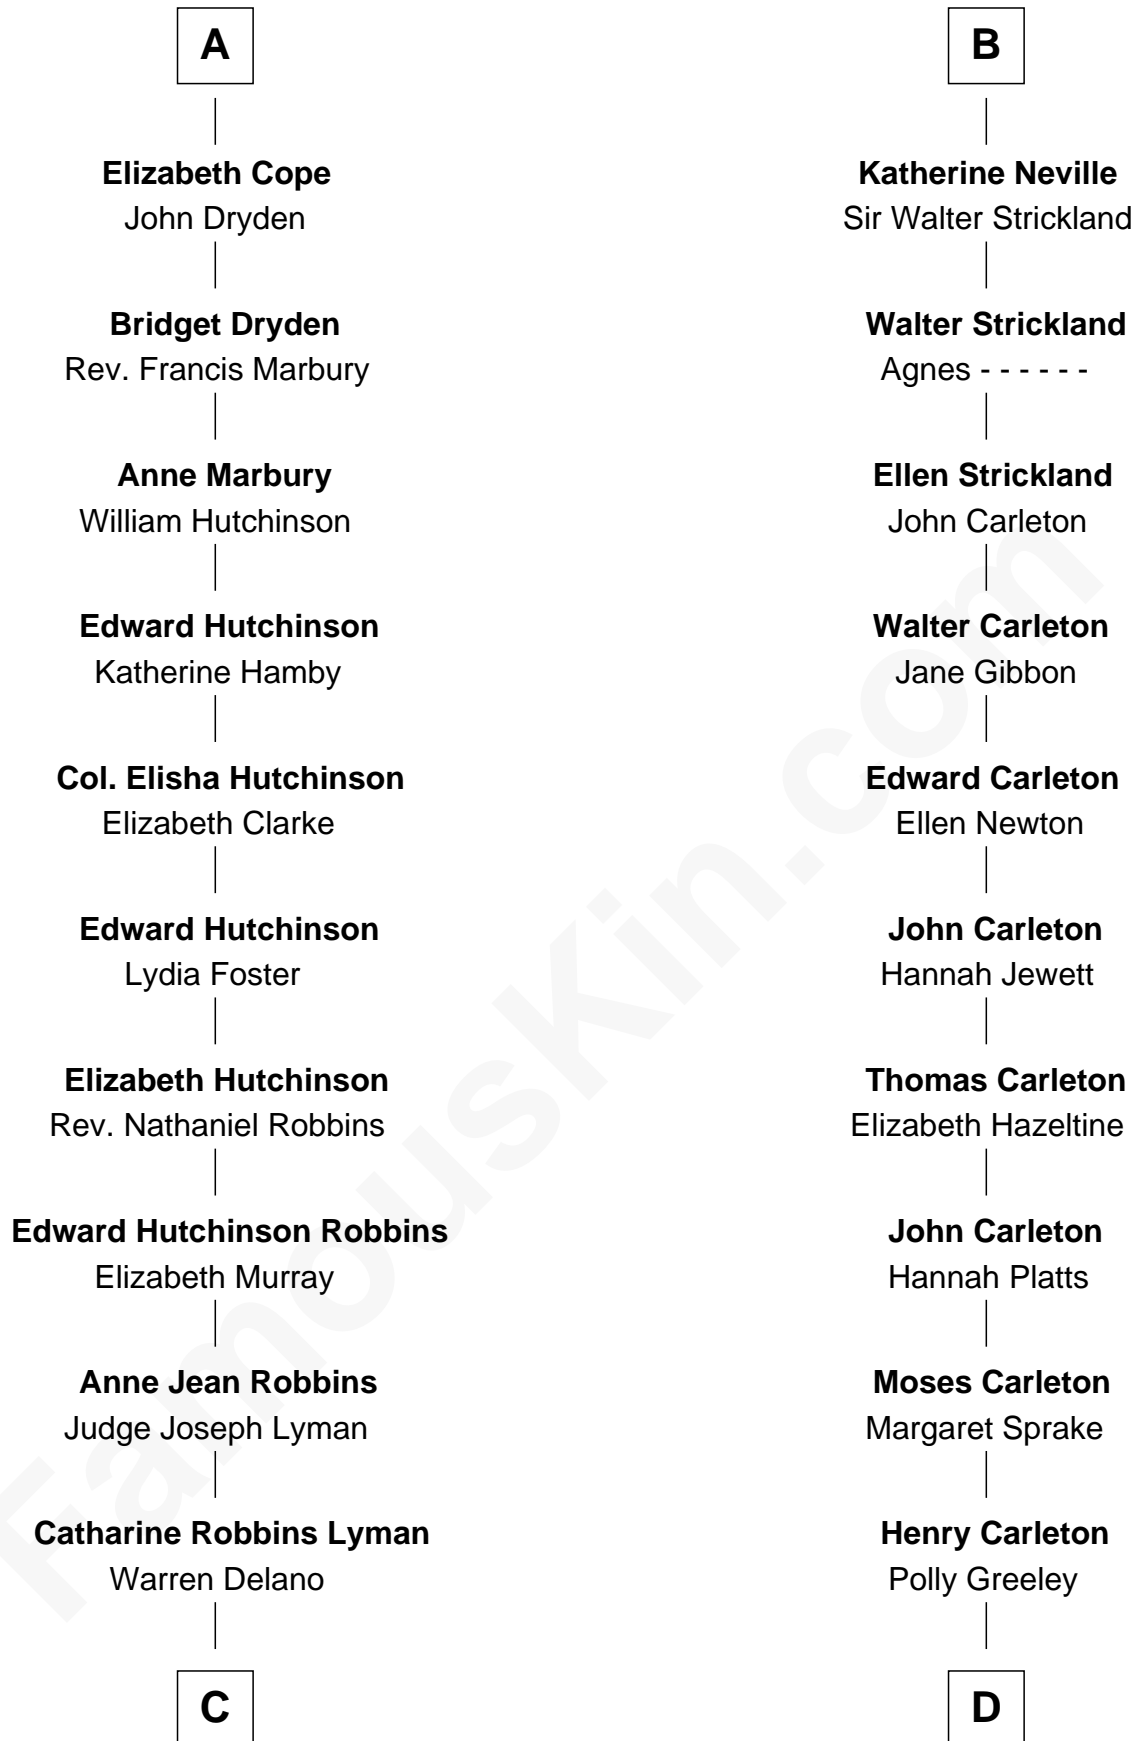

FamousKin.com
Relationship Chart of
Franklin D. Roosevelt

32nd U.S. President

18th cousin of

Charles A. Pillsbury

Co-Founder of C.A. Pillsbury Co.

C

Sara Delano
James Roosevelt

Franklin D. Roosevelt
32nd U.S. President

D

Margaret Sprague Carleton
George Alfred Pillsbury

Charles A. Pillsbury
Co-Founder of C.A. Pillsbury Co.

FamousKin.com