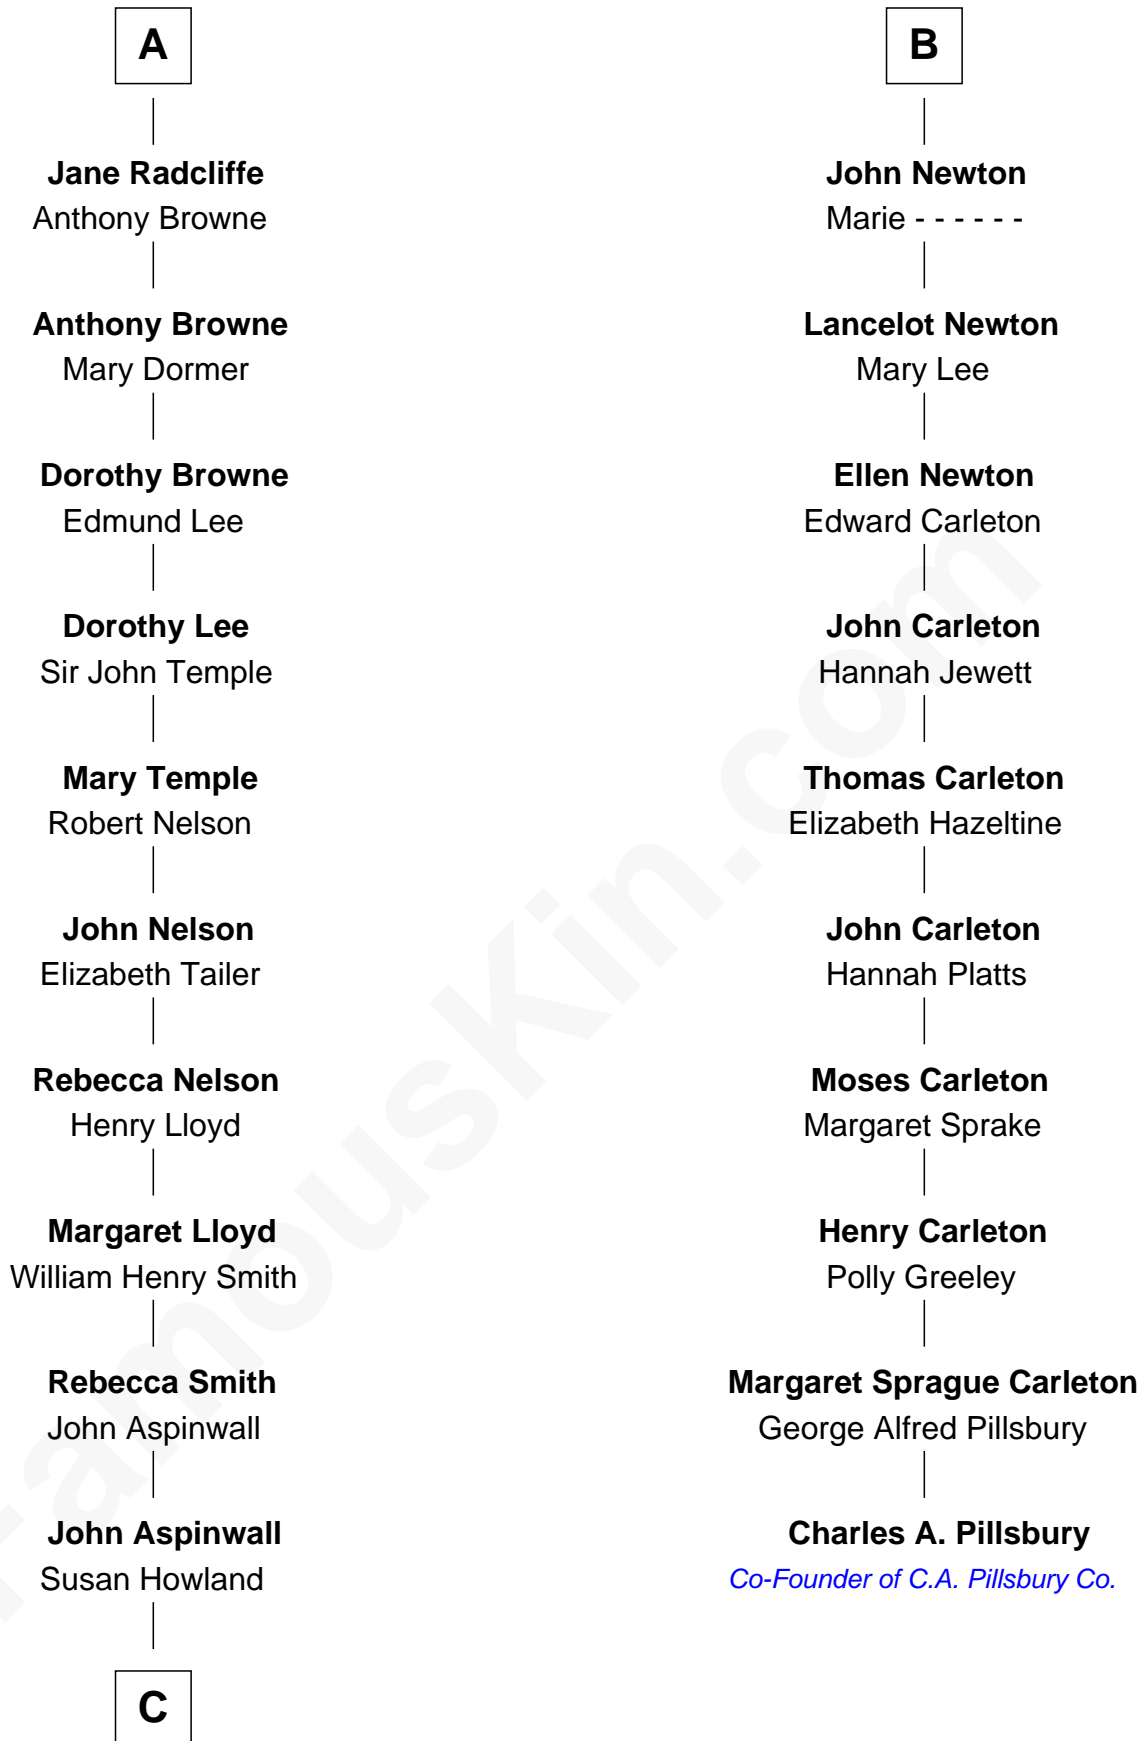

**FamousKin.com**  
**Relationship Chart of**  
**Franklin D. Roosevelt**  
*32nd U.S. President*

**16th cousin 3 times removed of**  
**Charles A. Pillsbury**  
*Co-Founder of C.A. Pillsbury Co.*

C

Mary Rebecca Aspinwall  
Isaac Daniel Roosevelt

James Roosevelt  
Sara Delano

Franklin D. Roosevelt  
*32nd U.S. President*

FamousKin.com