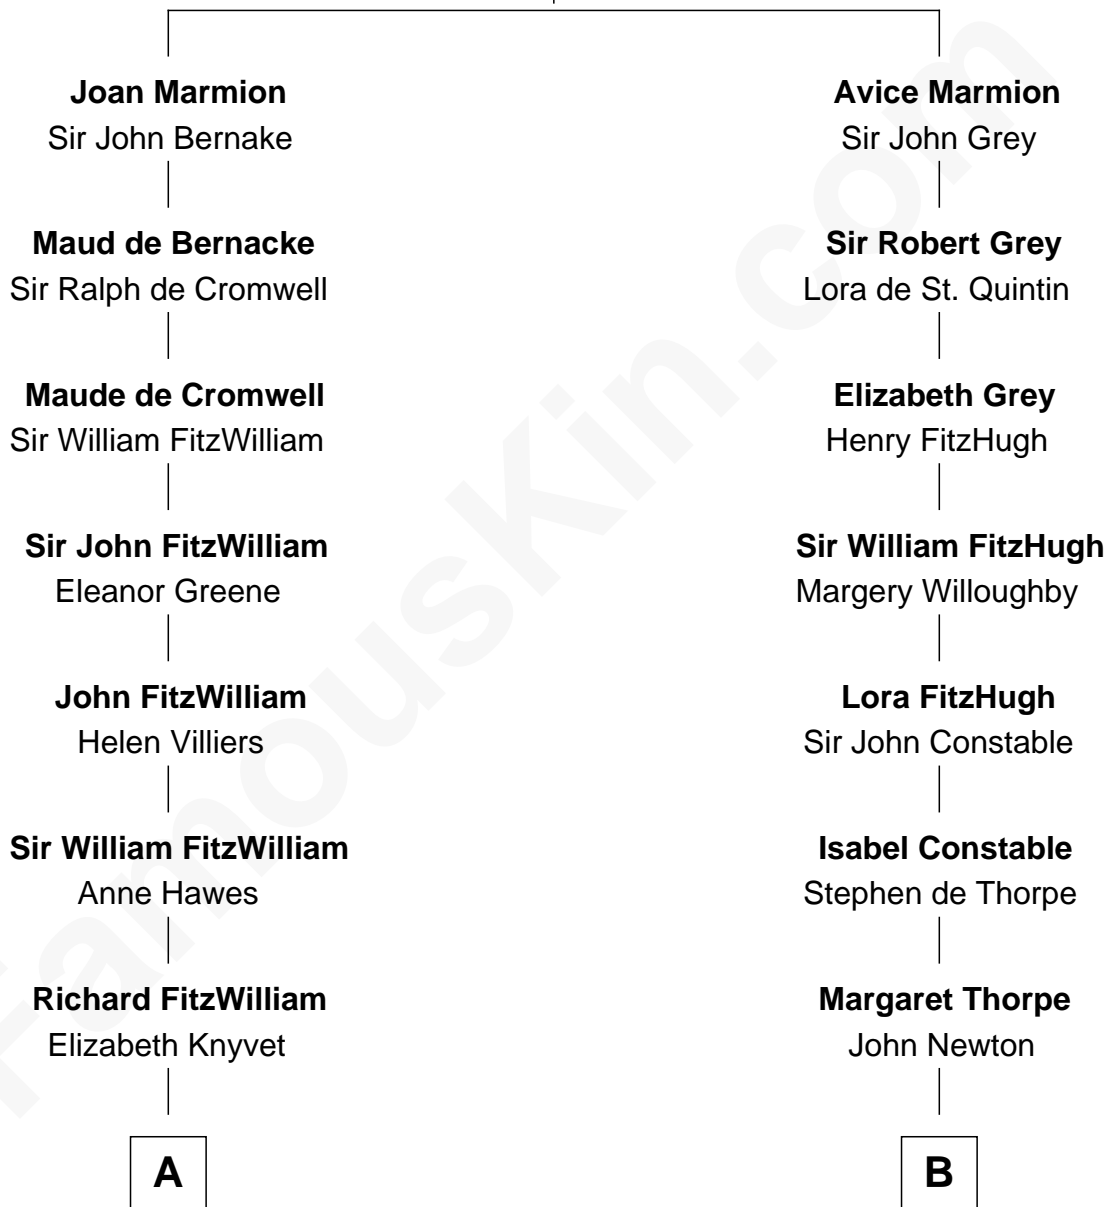

FamousKin.com
Relationship Chart of
Franklin D. Roosevelt
32nd U.S. President

17th cousin 1 time removed of
Charles A. Pillsbury
Co-Founder of C.A. Pillsbury Co.

Sir John Marmion
Maud de Furnival

C

James Roosevelt

Sara Delano

Franklin D. Roosevelt

32nd U.S. President

FamousKin.com