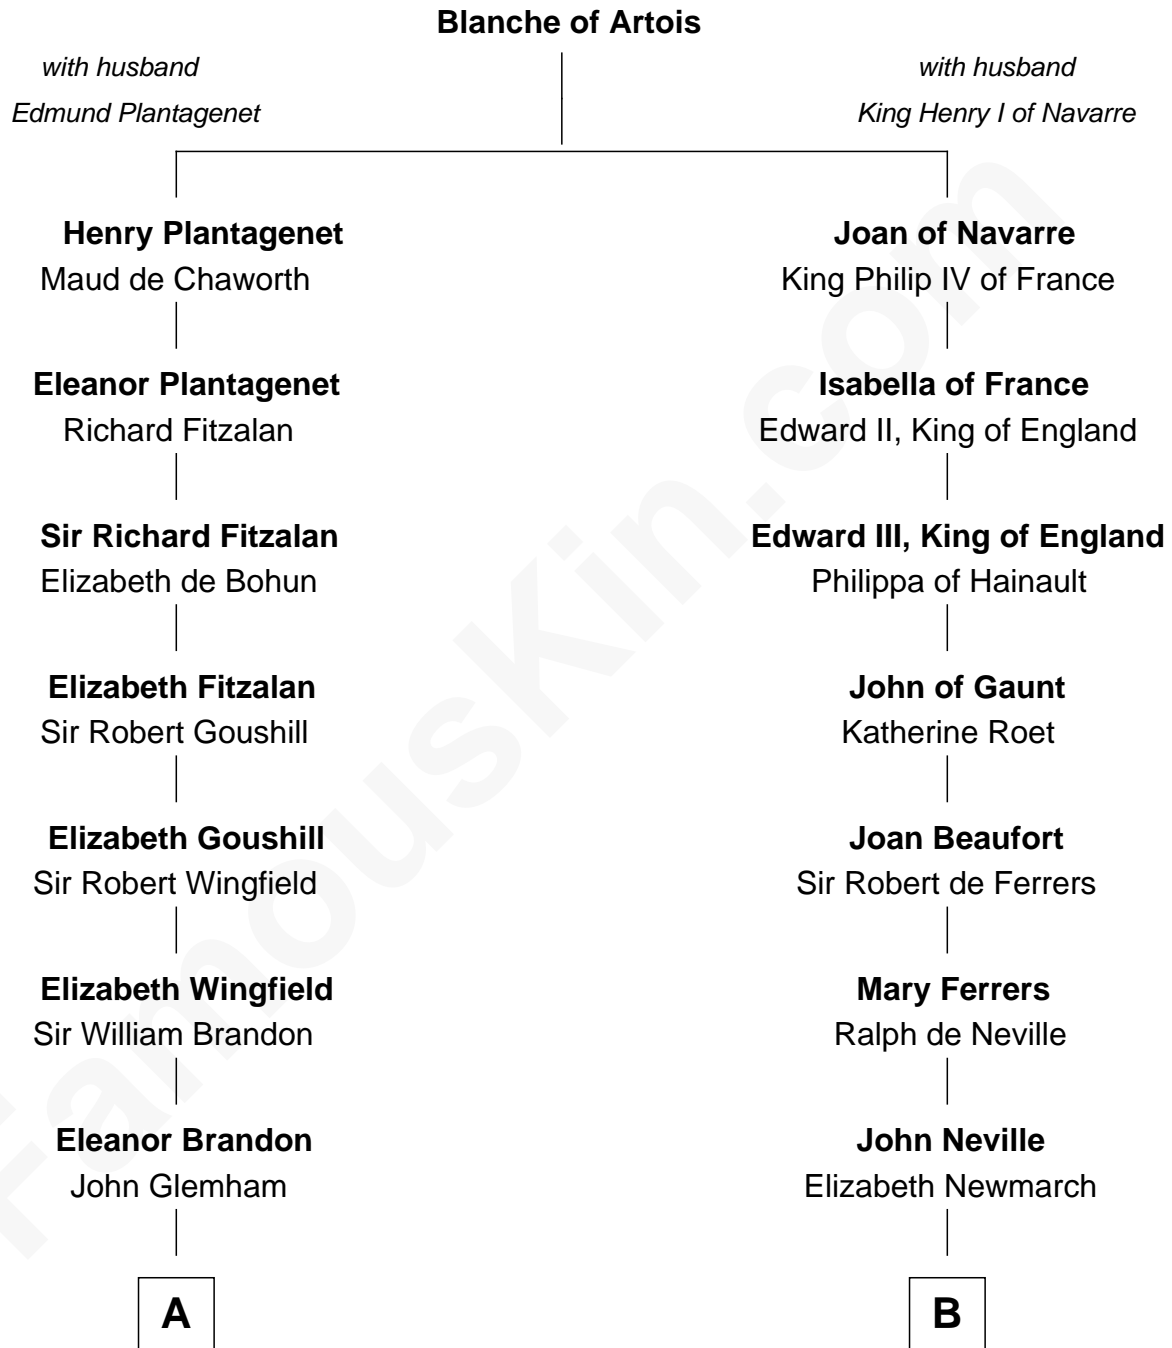

FamousKin.com
Relationship Chart of
Franklin D. Roosevelt
32nd U.S. President

19th cousin 2 times removed of
Charles A. Pillsbury
Co-Founder of C.A. Pillsbury Co.

C

Warren Delano
Catharine Robbins Lyman

Sara Delano
James Roosevelt

Franklin D. Roosevelt
32nd U.S. President

D

John Carleton
Hannah Platts

Moses Carleton
Margaret Sprake

Henry Carleton
Polly Greeley

Margaret Sprague Carleton
George Alfred Pillsbury

Charles A. Pillsbury
Co-Founder of C.A. Pillsbury Co.