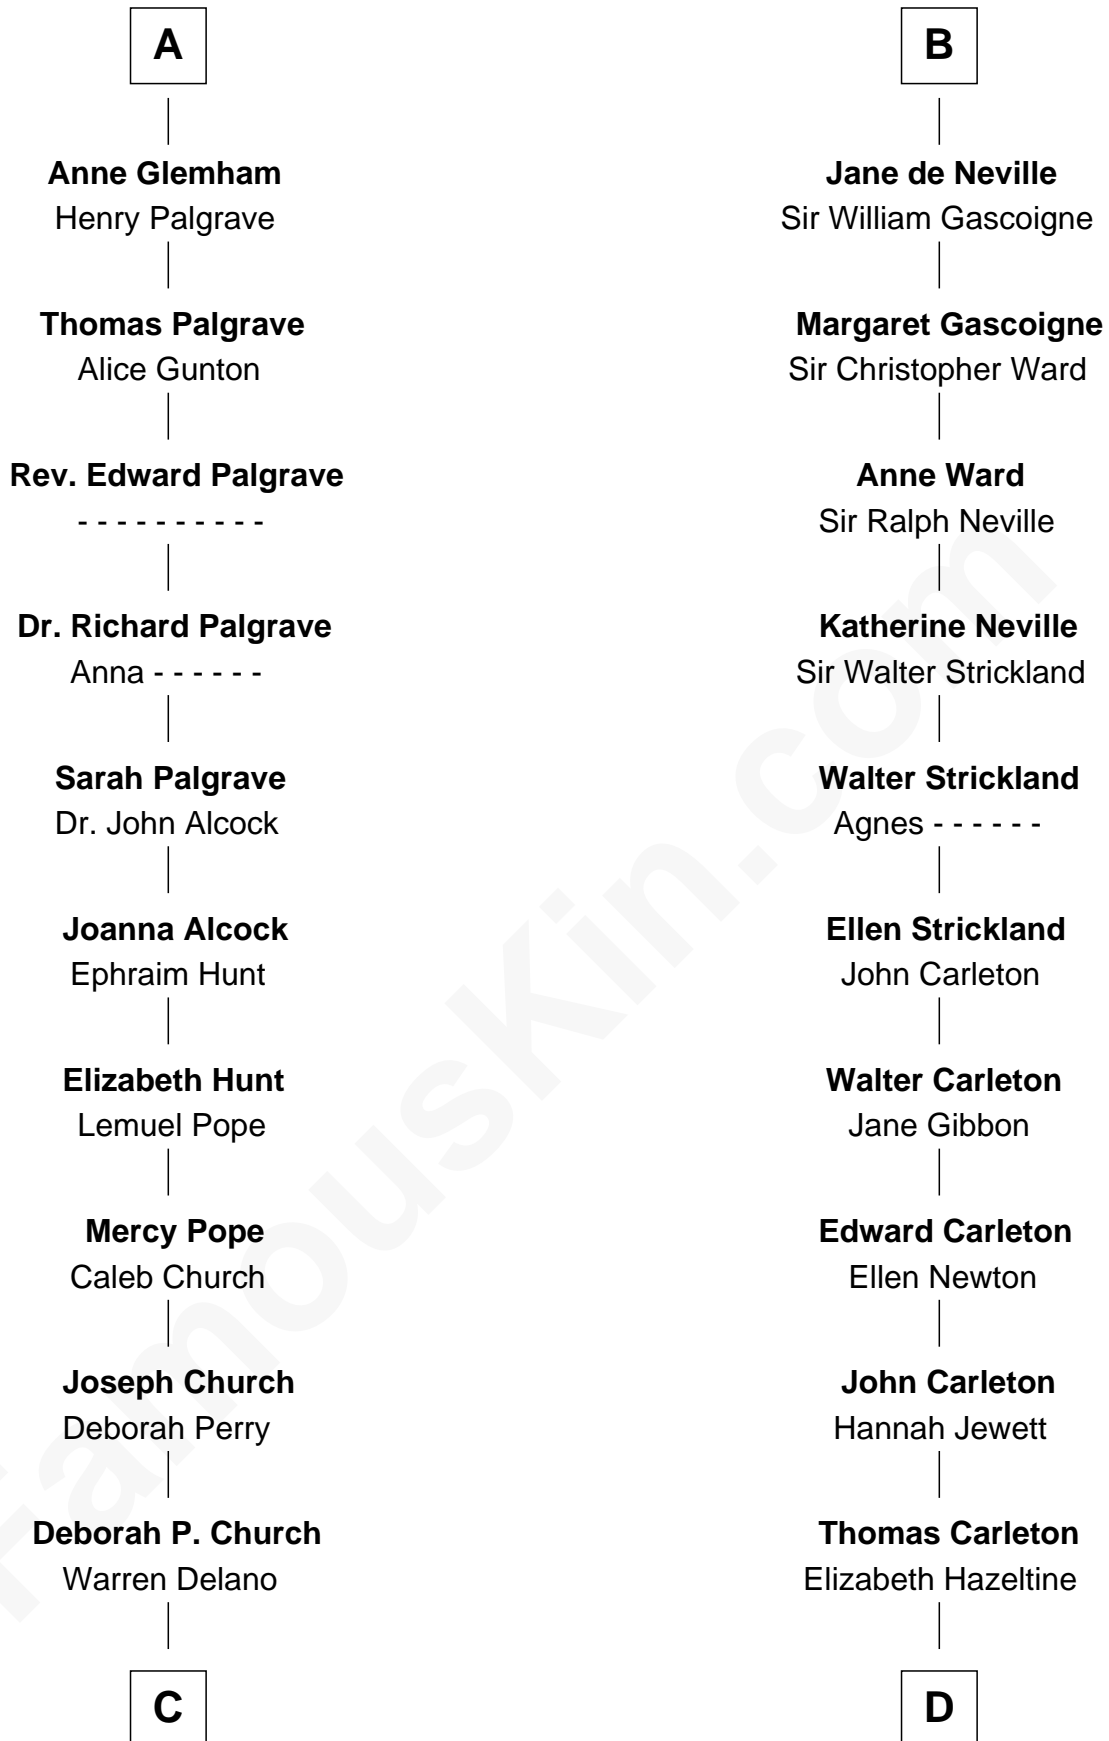

FamousKin.com
Relationship Chart of
Franklin D. Roosevelt
32nd U.S. President

19th cousin 2 times removed of
Charles A. Pillsbury
Co-Founder of C.A. Pillsbury Co.

C

Warren Delano
Catharine Robbins Lyman

Sara Delano
James Roosevelt

Franklin D. Roosevelt
32nd U.S. President

D

John Carleton
Hannah Platts

Moses Carleton
Margaret Sprake

Henry Carleton
Polly Greeley

Margaret Sprague Carleton
George Alfred Pillsbury

Charles A. Pillsbury
Co-Founder of C.A. Pillsbury Co.