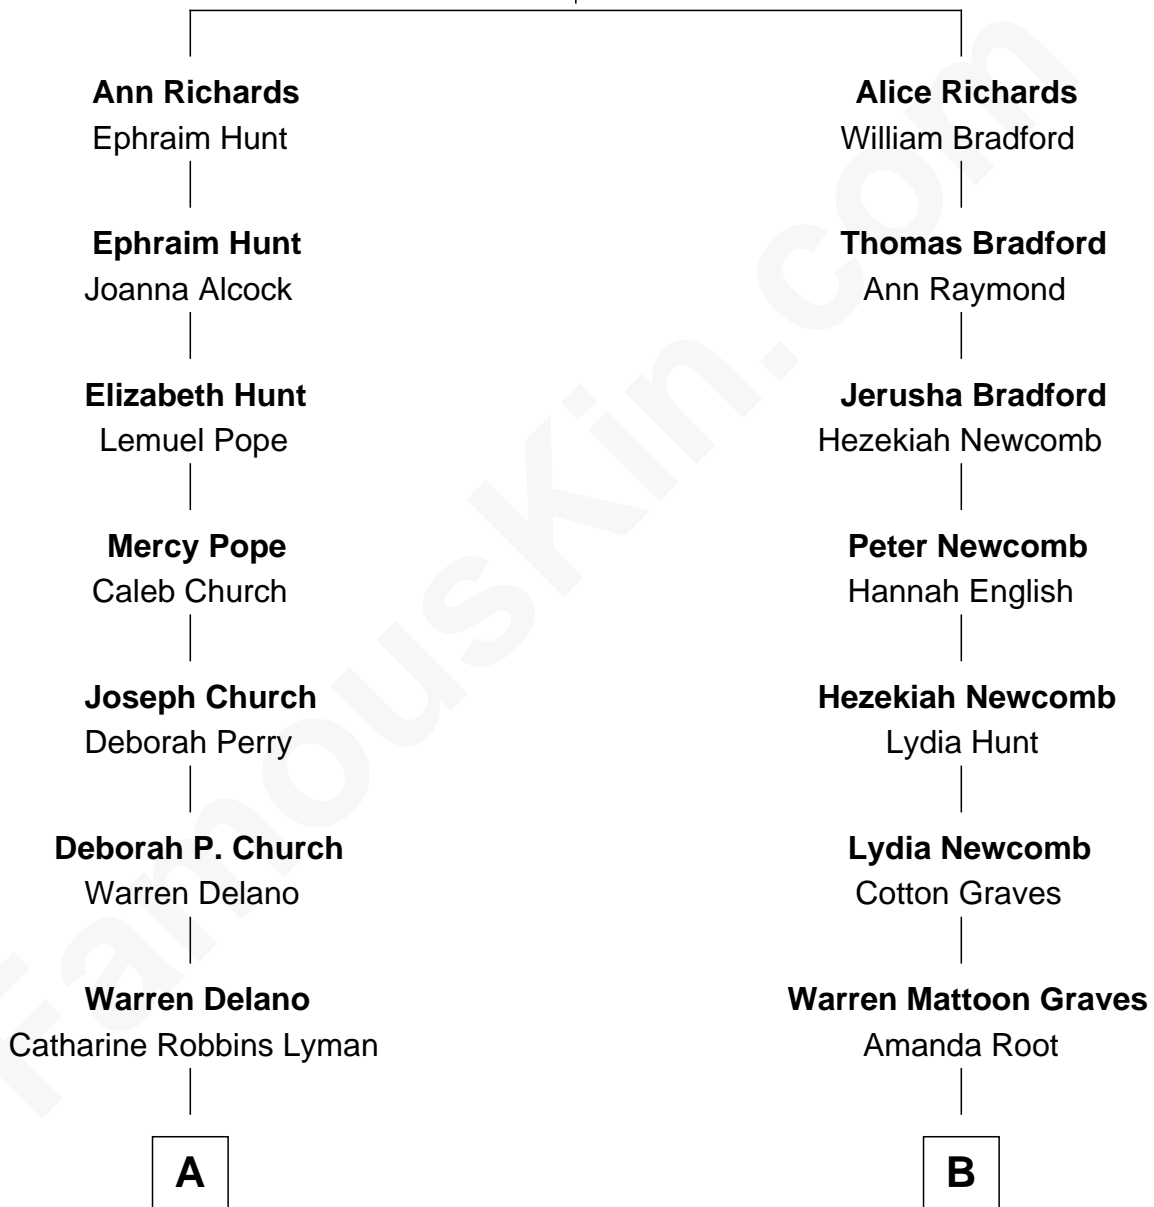

FamousKin.com
Relationship Chart of
Franklin D. Roosevelt
32nd U.S. President

8th cousin 2 times removed of
John Lithgow
Stage, TV, and Movie Actor

Thomas Richards
 Welthian - - - - -

A

Sara Delano
James Roosevelt

Franklin D. Roosevelt
32nd U.S. President

B

Albert Mattoon Graves
Mary E. Bronson

Eva Bronson Graves
Rev. Orlo Josiah Price

Sarah Jane Price
Arthur Washington Lithgow

John Lithgow
Stage, TV, and Movie Actor