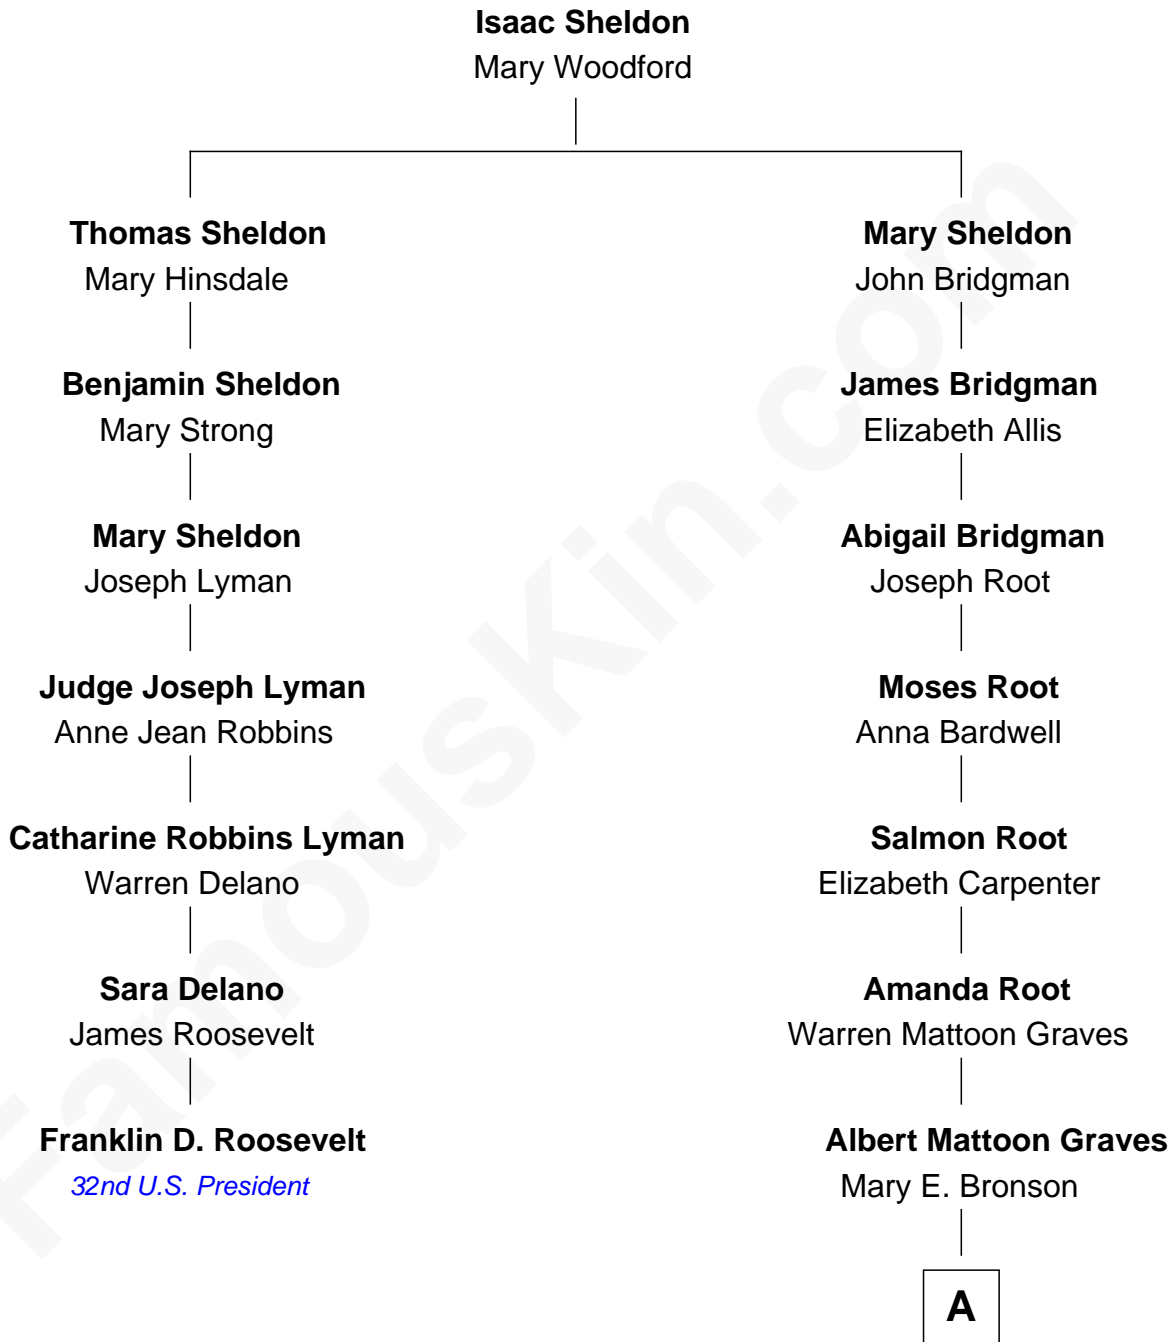

FamousKin.com
Relationship Chart of
Franklin D. Roosevelt
32nd U.S. President

6th cousin 3 times removed of
John Lithgow
Stage, TV, and Movie Actor

A

Eva Bronson Graves

Rev. Orlo Josiah Price

Sarah Jane Price

Arthur Washington Lithgow

John Lithgow

Stage, TV, and Movie Actor

FamousKin.com