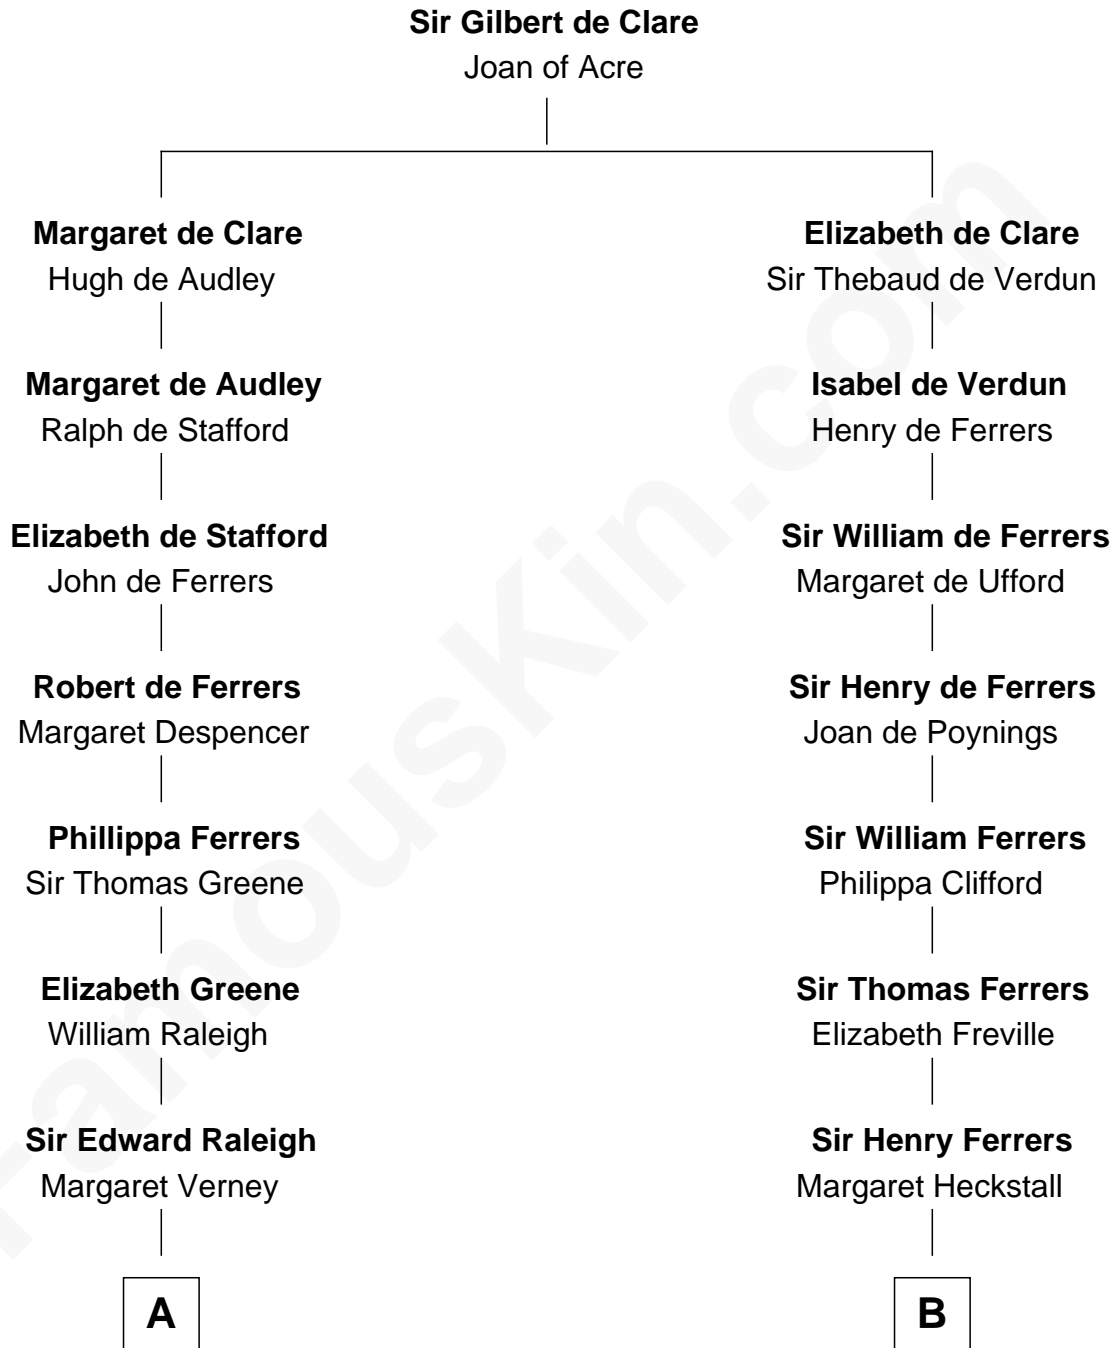

FamousKin.com
Relationship Chart of
Franklin D. Roosevelt
32nd U.S. President

20th cousin 1 time removed of
John McCain
U.S. Senator from Arizona

C

Anne Jean Robbins
Judge Joseph Lyman

Catharine Robbins Lyman
Warren Delano

Sara Delano
James Roosevelt

Franklin D. Roosevelt
32nd U.S. President

D

Eliza Geddy Fenner
James Vaulx

James Junius Vaulx
Margaret Garside

Katherine Davey Vaulx
Adm. John Sidney McCain

Adm. John Sidney McCain
Roberta Wright