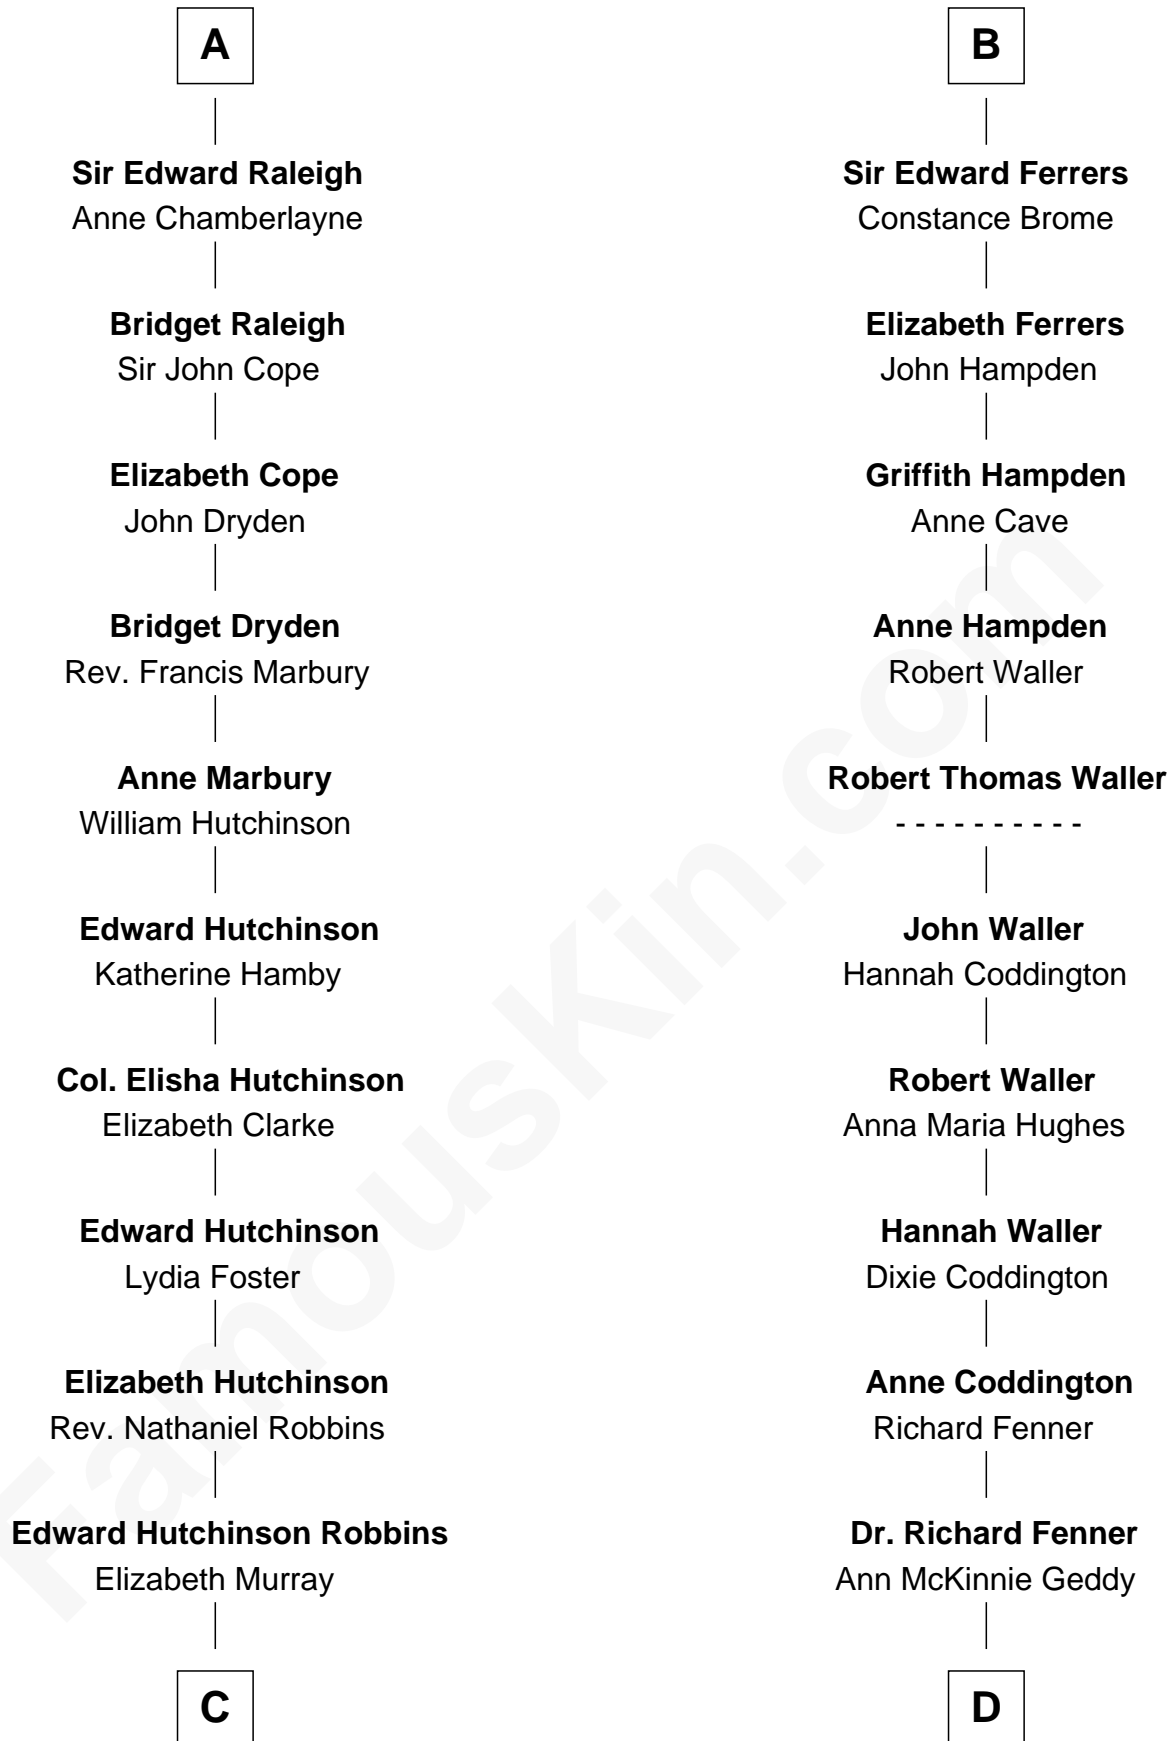

FamousKin.com
Relationship Chart of
Franklin D. Roosevelt
32nd U.S. President

20th cousin 1 time removed of
John McCain
U.S. Senator from Arizona

C

Anne Jean Robbins
Judge Joseph Lyman

Catharine Robbins Lyman
Warren Delano

Sara Delano
James Roosevelt

Franklin D. Roosevelt
32nd U.S. President

D

Eliza Geddy Fenner
James Vaulx

James Junius Vaulx
Margaret Garside

Katherine Davey Vaulx
Adm. John Sidney McCain

Adm. John Sidney McCain
Roberta Wright

John McCain
U.S. Senator from Arizona