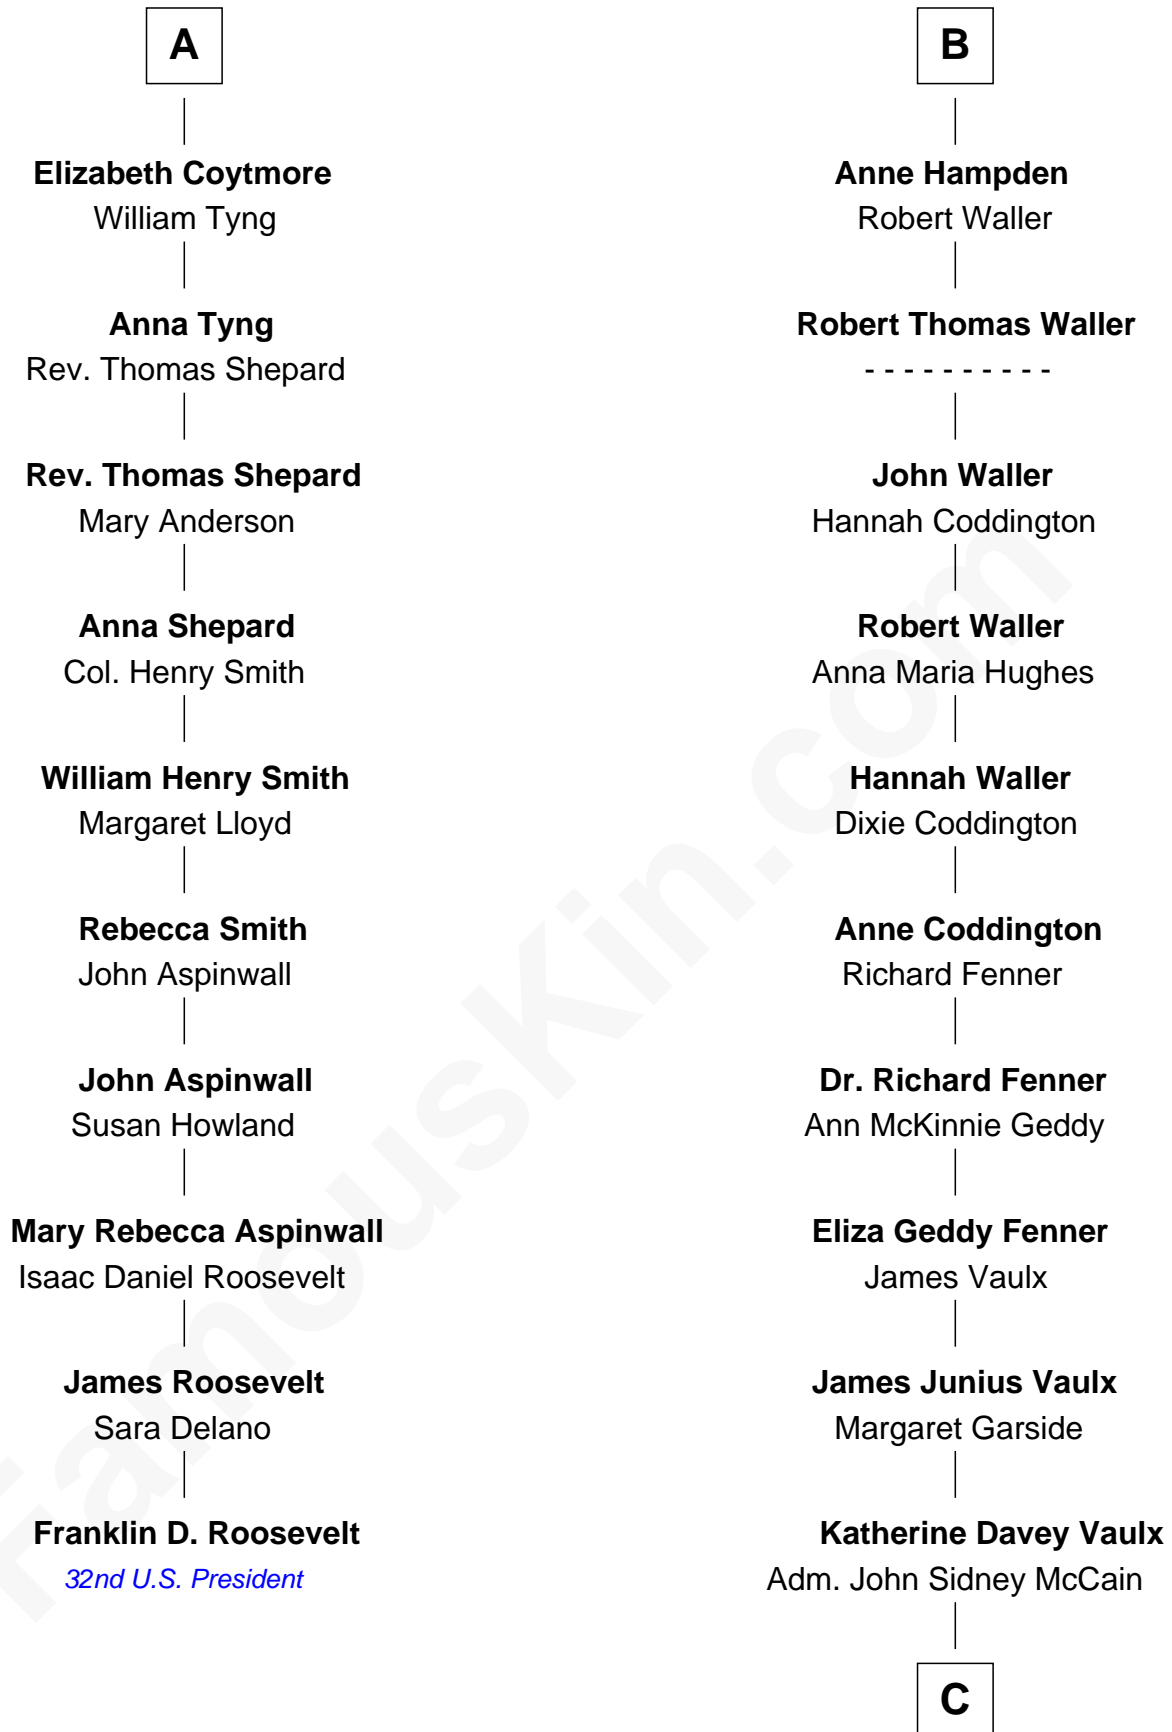

FamousKin.com
Relationship Chart of
Franklin D. Roosevelt
32nd U.S. President

16th cousin 2 times removed of
John McCain
U.S. Senator from Arizona

C

Adm. John Sidney McCain

Roberta Wright

John McCain

U.S. Senator from Arizona

FamousKin.com