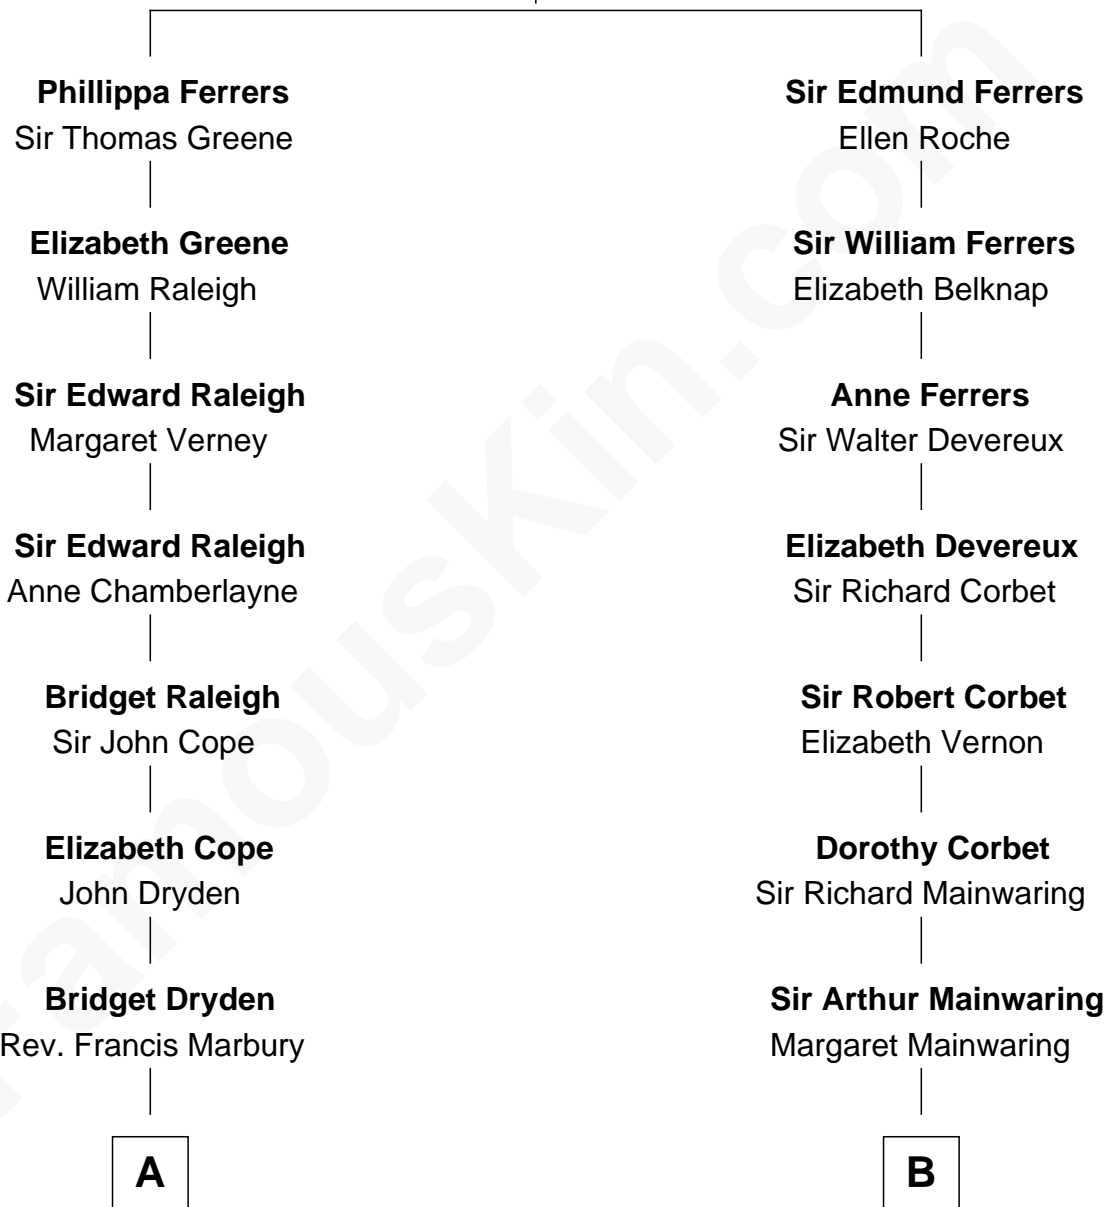

FamousKin.com
Relationship Chart of
Franklin D. Roosevelt
32nd U.S. President

16th cousin 3 times removed of

Illeana Douglas
TV and Movie Actress

Robert de Ferrers
 Margaret Despencer

C

Melvyn Edouard Hesselberg

Rosalind Hightower

Gregory Hesselberg

Joan Georgescu

Illeana Douglas

TV and Movie Actress

FamousKin.com