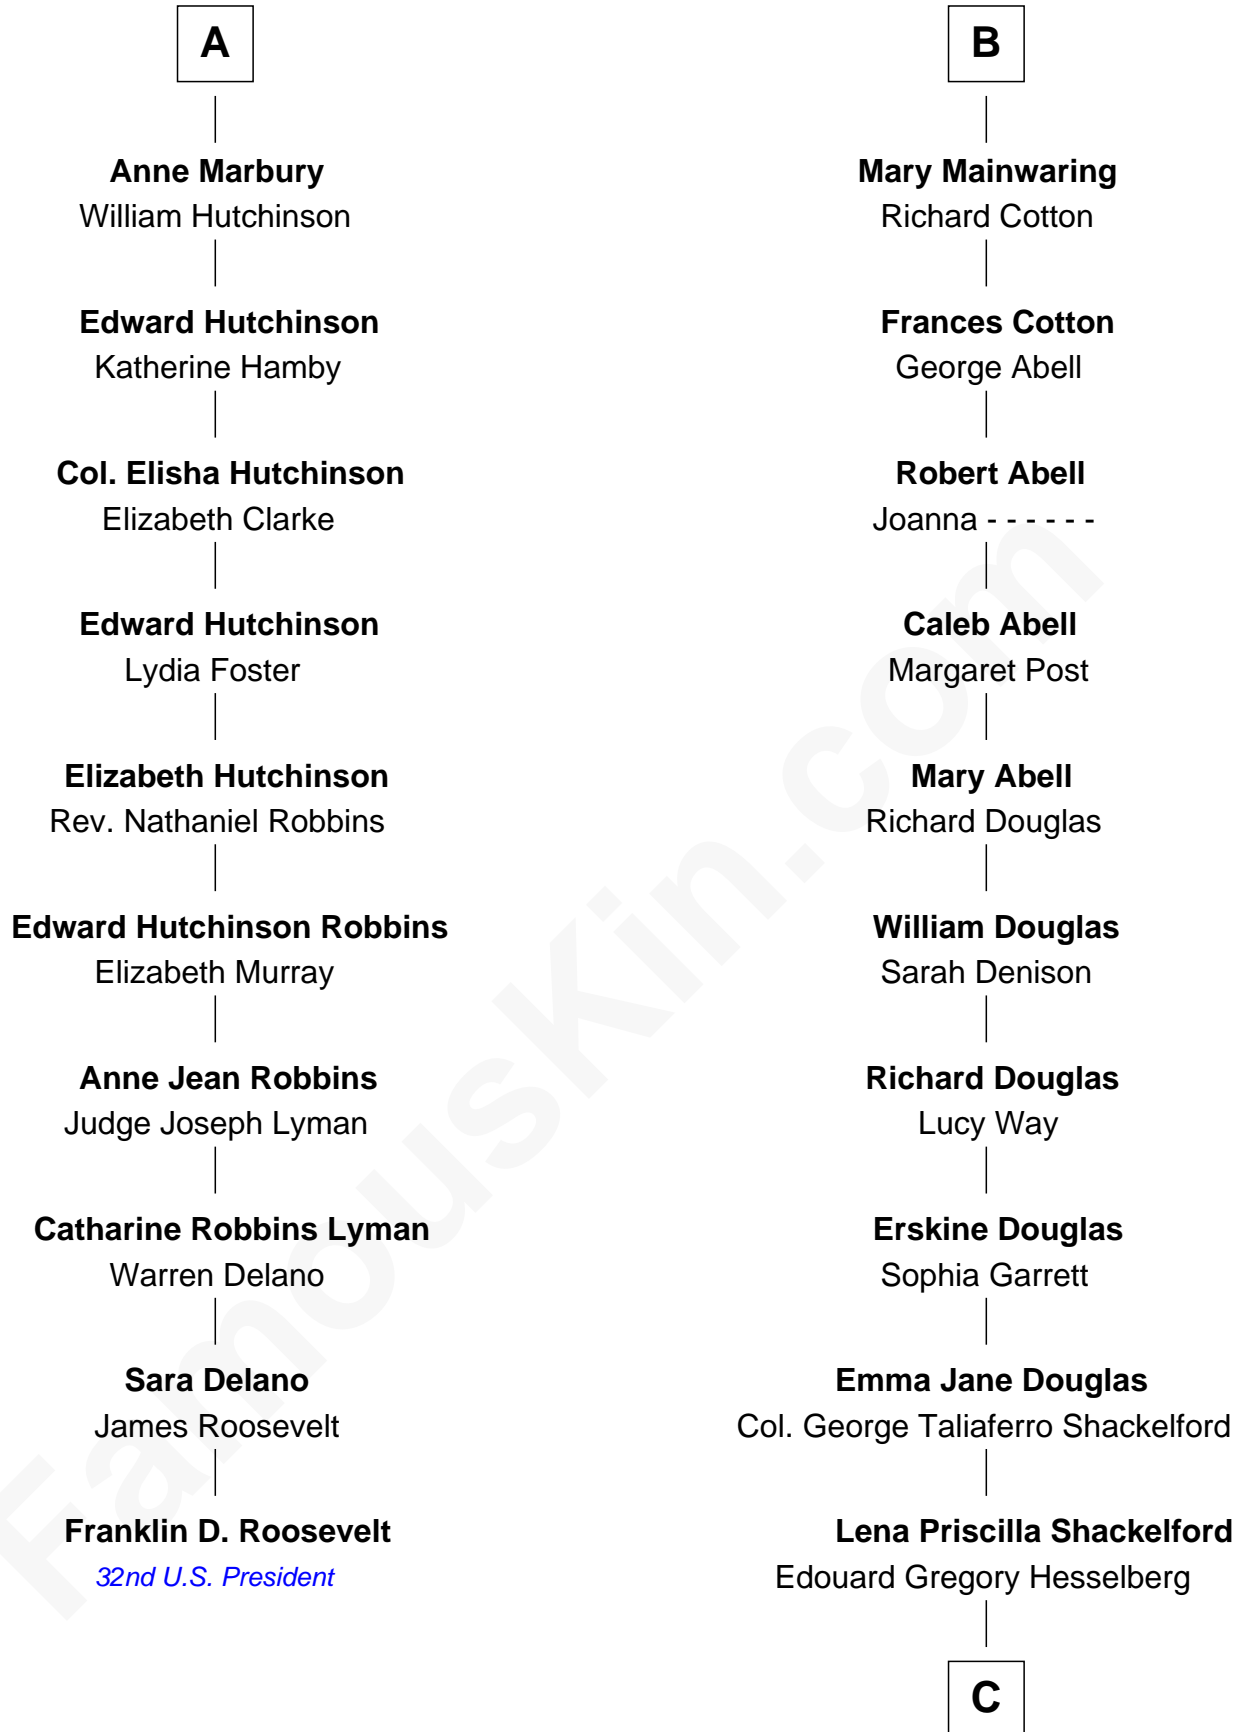

FamousKin.com
Relationship Chart of
Franklin D. Roosevelt
32nd U.S. President

16th cousin 3 times removed of

Illeana Douglas
TV and Movie Actress

Robert de Ferrers
 Margaret Despencer

C

Melvyn Edouard Hesselberg

Rosalind Hightower

Gregory Hesselberg

Joan Georgescu

Illeana Douglas

TV and Movie Actress

FamousKin.com