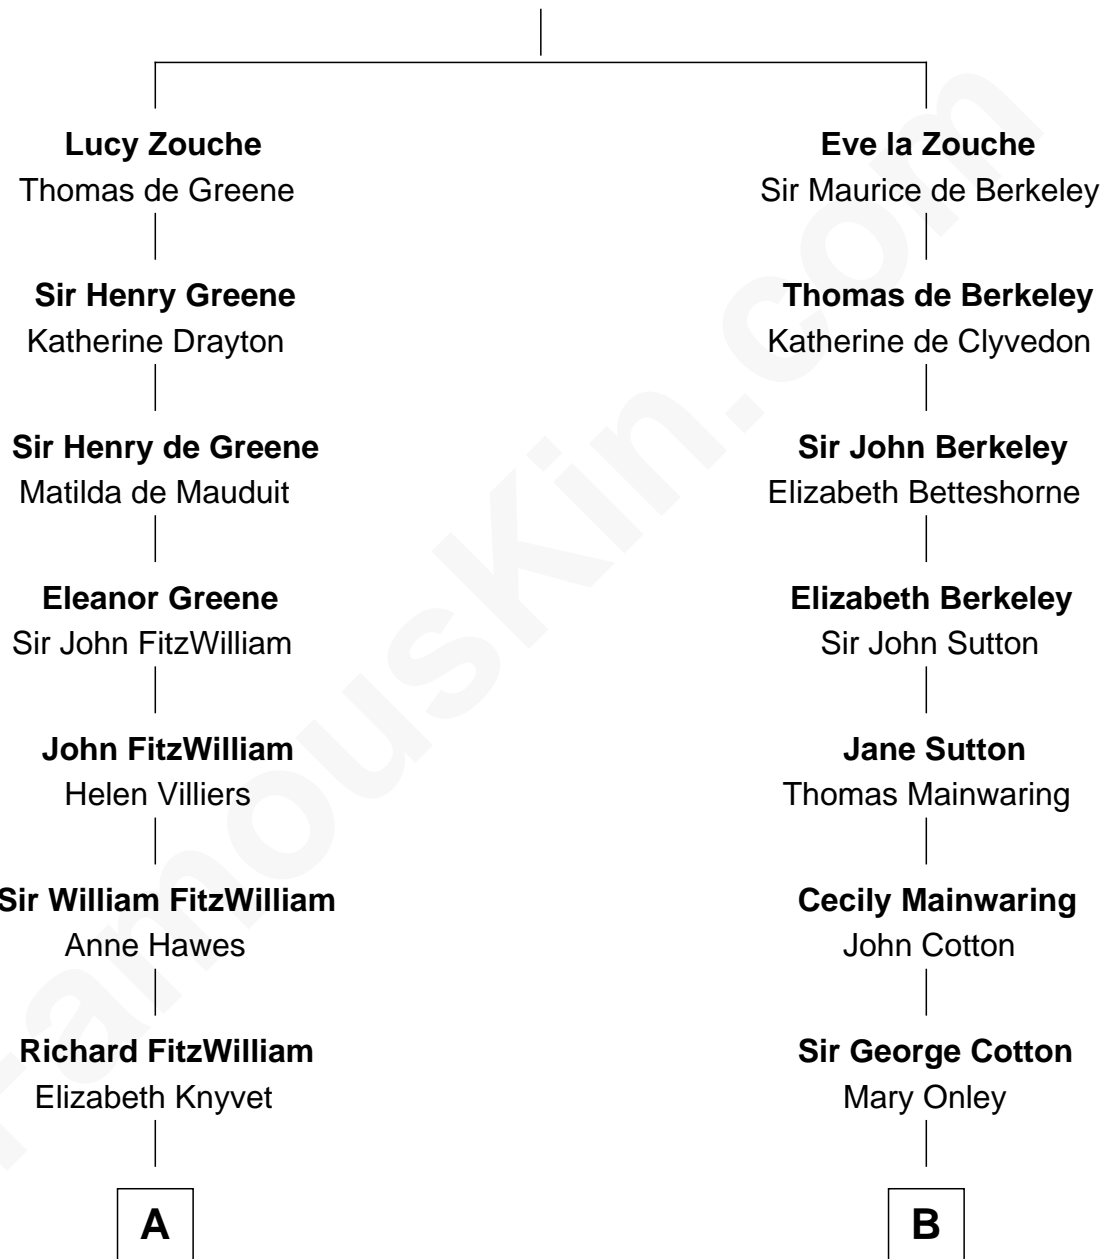

FamousKin.com
Relationship Chart of
Franklin D. Roosevelt
32nd U.S. President

18th cousin 1 time removed of

Illeana Douglas
TV and Movie Actress

Eudo la Zouche
 Milicent de Cantilupe

C

James Roosevelt

Sara Delano

Franklin D. Roosevelt

32nd U.S. President

D

Melvyn Edouard Hesselberg

Rosalind Hightower

Gregory Hesselberg

Joan Georgescu

Illeana Douglas