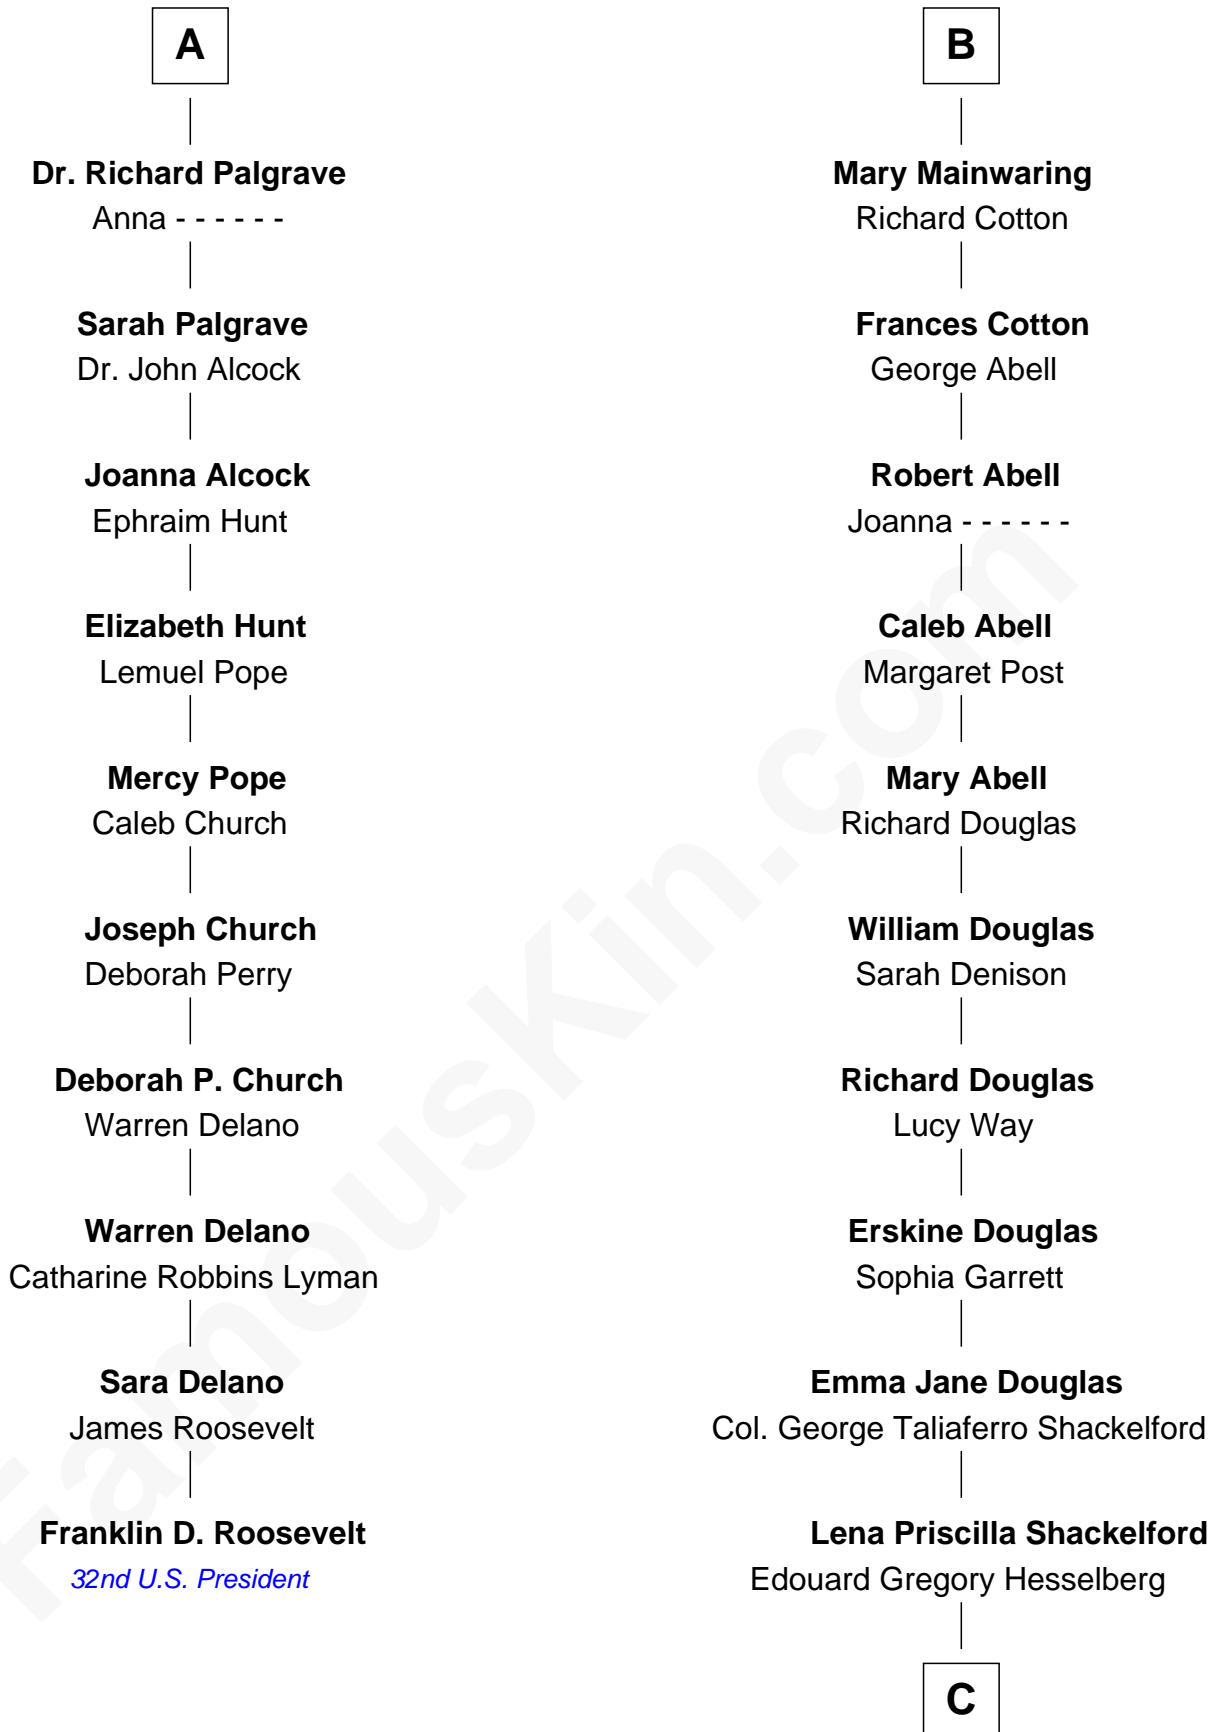

**FamousKin.com**  
**Relationship Chart of**  
**Franklin D. Roosevelt**  
*32nd U.S. President*

16th cousin 3 times removed of

**Illeana Douglas**  
*TV and Movie Actress*

**Sir Richard Fitzalan**  
 Elizabeth de Bohun

C

**Melvyn Edouard Hesselberg**

Rosalind Hightower

**Gregory Hesselberg**

Joan Georgescu

**Illeana Douglas**

*TV and Movie Actress*

FamousKin.com