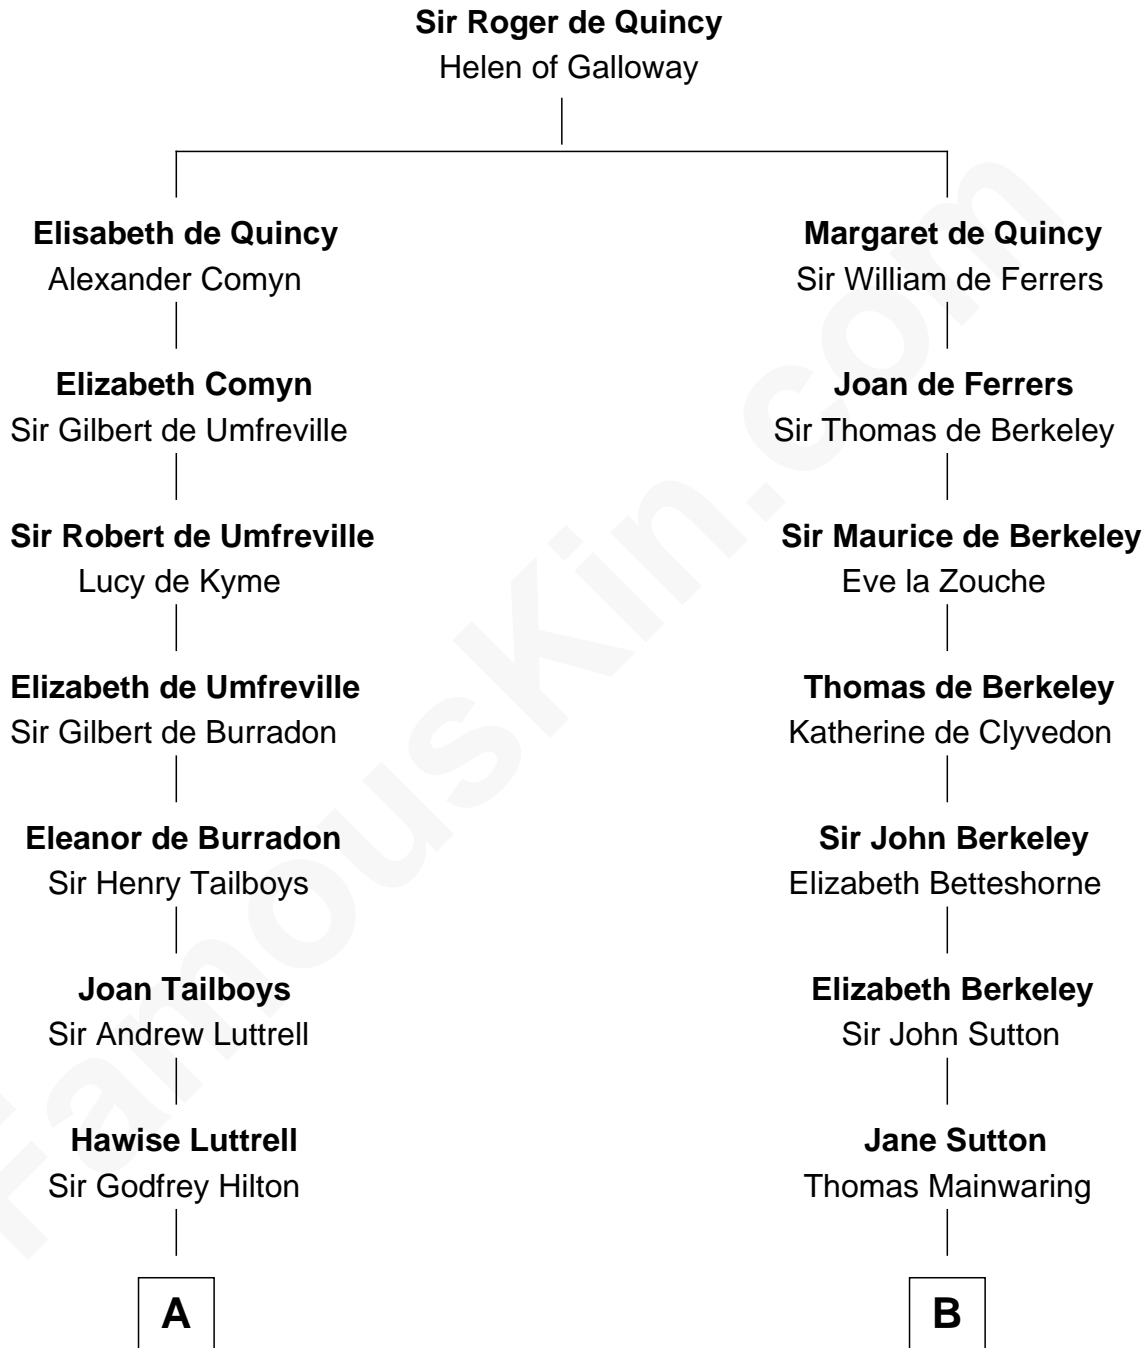

**FamousKin.com**  
**Relationship Chart of**  
**Franklin D. Roosevelt**  
*32nd U.S. President*

19th cousin 2 times removed of  
**Melvyn Douglas**  
*Movie Actor*

**C**

**Edward Hutchinson Robbins**

Elizabeth Murray

**Anne Jean Robbins**

Judge Joseph Lyman

**Catharine Robbins Lyman**

Warren Delano

**Sara Delano**

James Roosevelt

**Franklin D. Roosevelt**

*32nd U.S. President*

**D**

**Emma Jane Douglas**

Col. George Taliaferro Shackelford

**Lena Priscilla Shackelford**

Edouard Gregory Hesselberg

**Melvyn Douglas**

*Movie Actor*