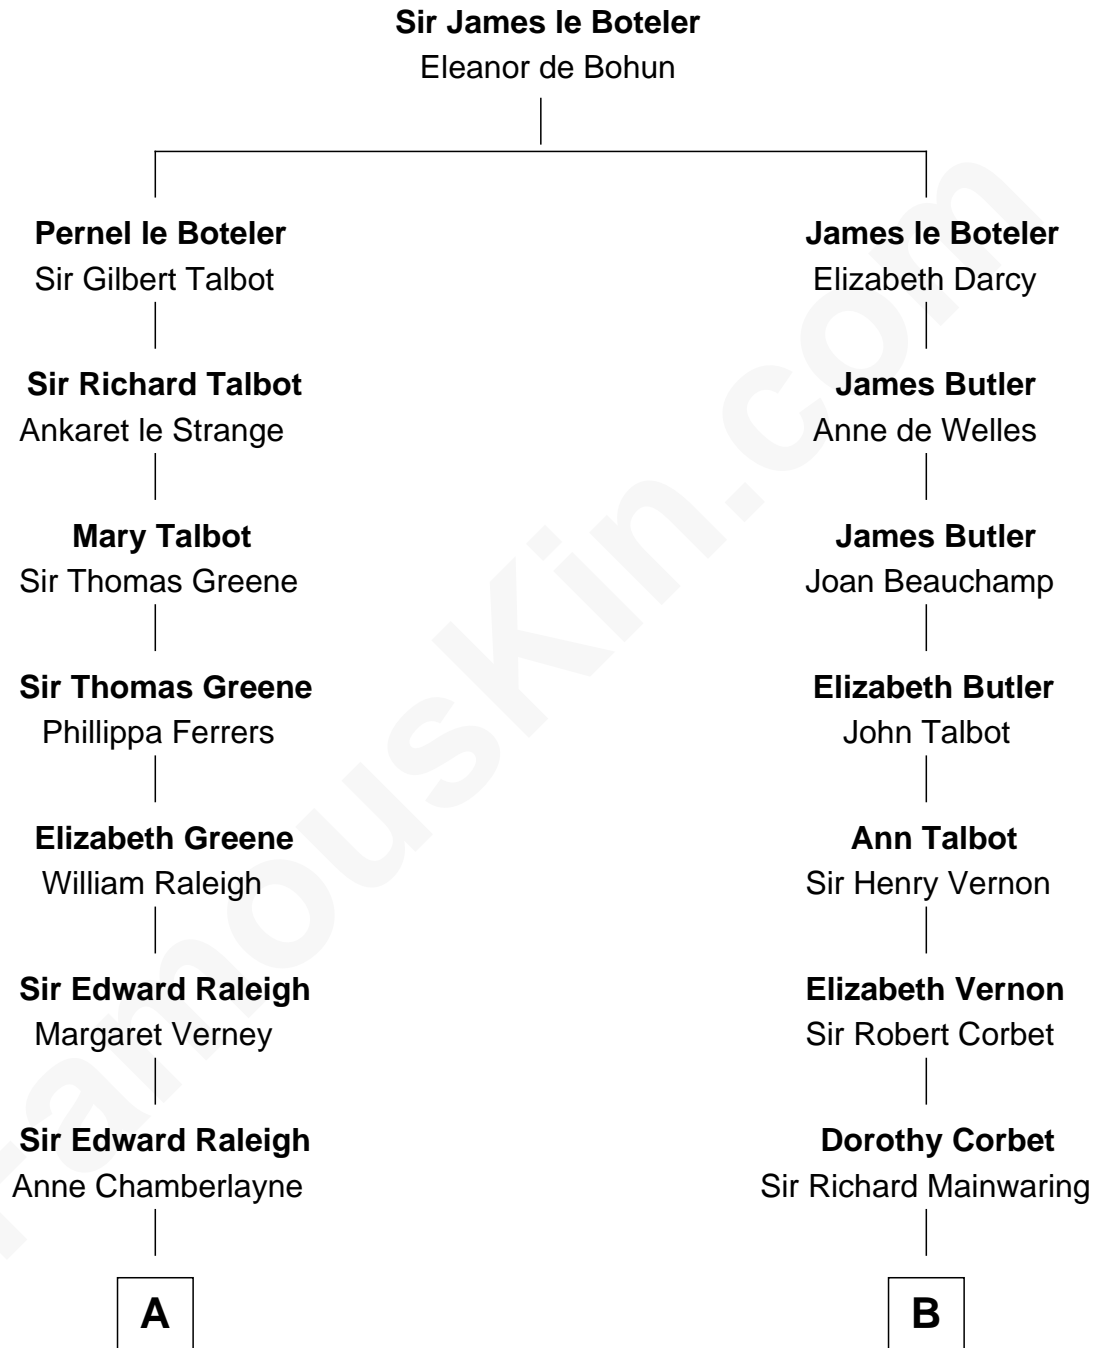

**FamousKin.com**  
**Relationship Chart of**  
**Franklin D. Roosevelt**  
*32nd U.S. President*

18th cousin 1 time removed of  
**Melvyn Douglas**  
*Movie Actor*

**C**

**Catharine Robbins Lyman**

Warren Delano

**Sara Delano**

James Roosevelt

**Franklin D. Roosevelt**

*32nd U.S. President*

**D**

**Lena Priscilla Shackelford**

Edouard Gregory Hesselberg

**Melvyn Douglas**