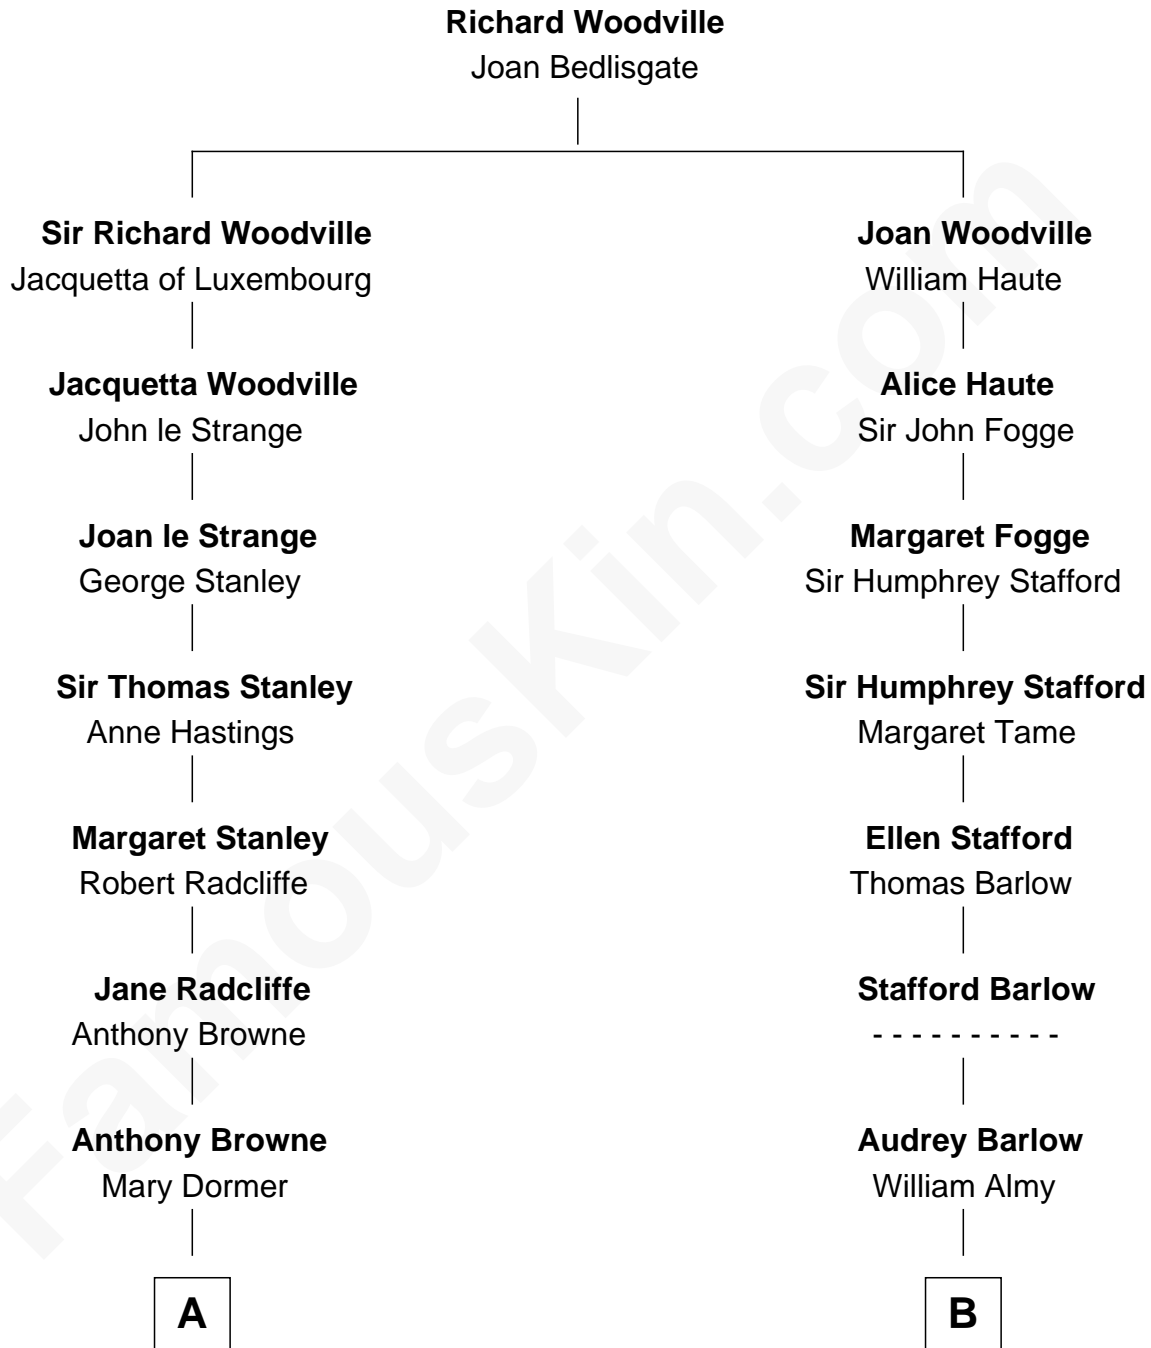

FamousKin.com
Relationship Chart of
Franklin D. Roosevelt
32nd U.S. President

17th cousin 1 time removed of
Sarah Palin
9th Governor of Alaska

C

Charles Richard Heath

Sarah Sheeran

Sarah Palin

9th Governor of Alaska

FamousKin.com