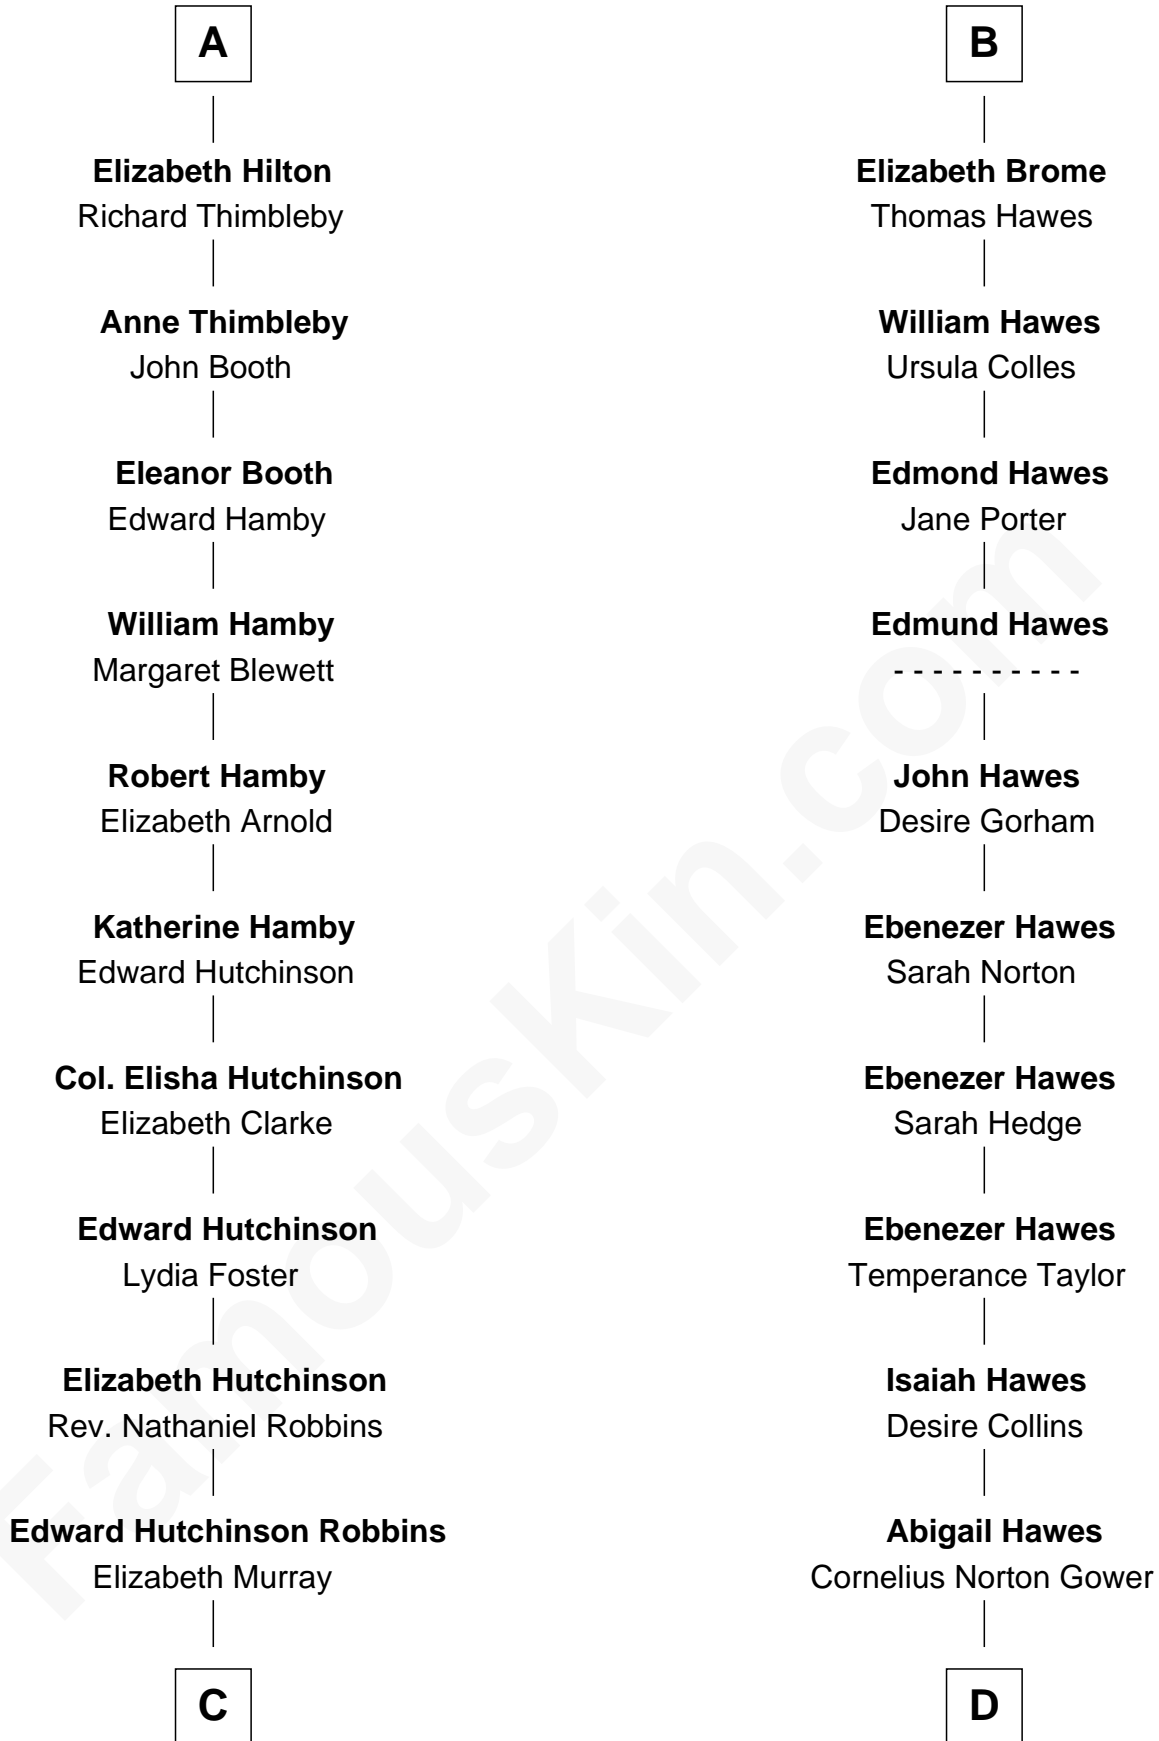

FamousKin.com
Relationship Chart of
Franklin D. Roosevelt
32nd U.S. President

20th cousin 1 time removed of
Sarah Palin
9th Governor of Alaska

Sir Robert de Ros
 Isabel de Aubeney

C

Anne Jean Robbins
Judge Joseph Lyman

Catharine Robbins Lyman
Warren Delano

Sara Delano
James Roosevelt

Franklin D. Roosevelt
32nd U.S. President

D

Arthur Collins Gower
Mary Schmolz

James Carl Gower
Cora Godfrey Strong

Helen Louise Gower
Clement James Sheeran

Sarah Sheeran
Charles Richard Heath

Sarah Palin
9th Governor of Alaska

FamousKin.com